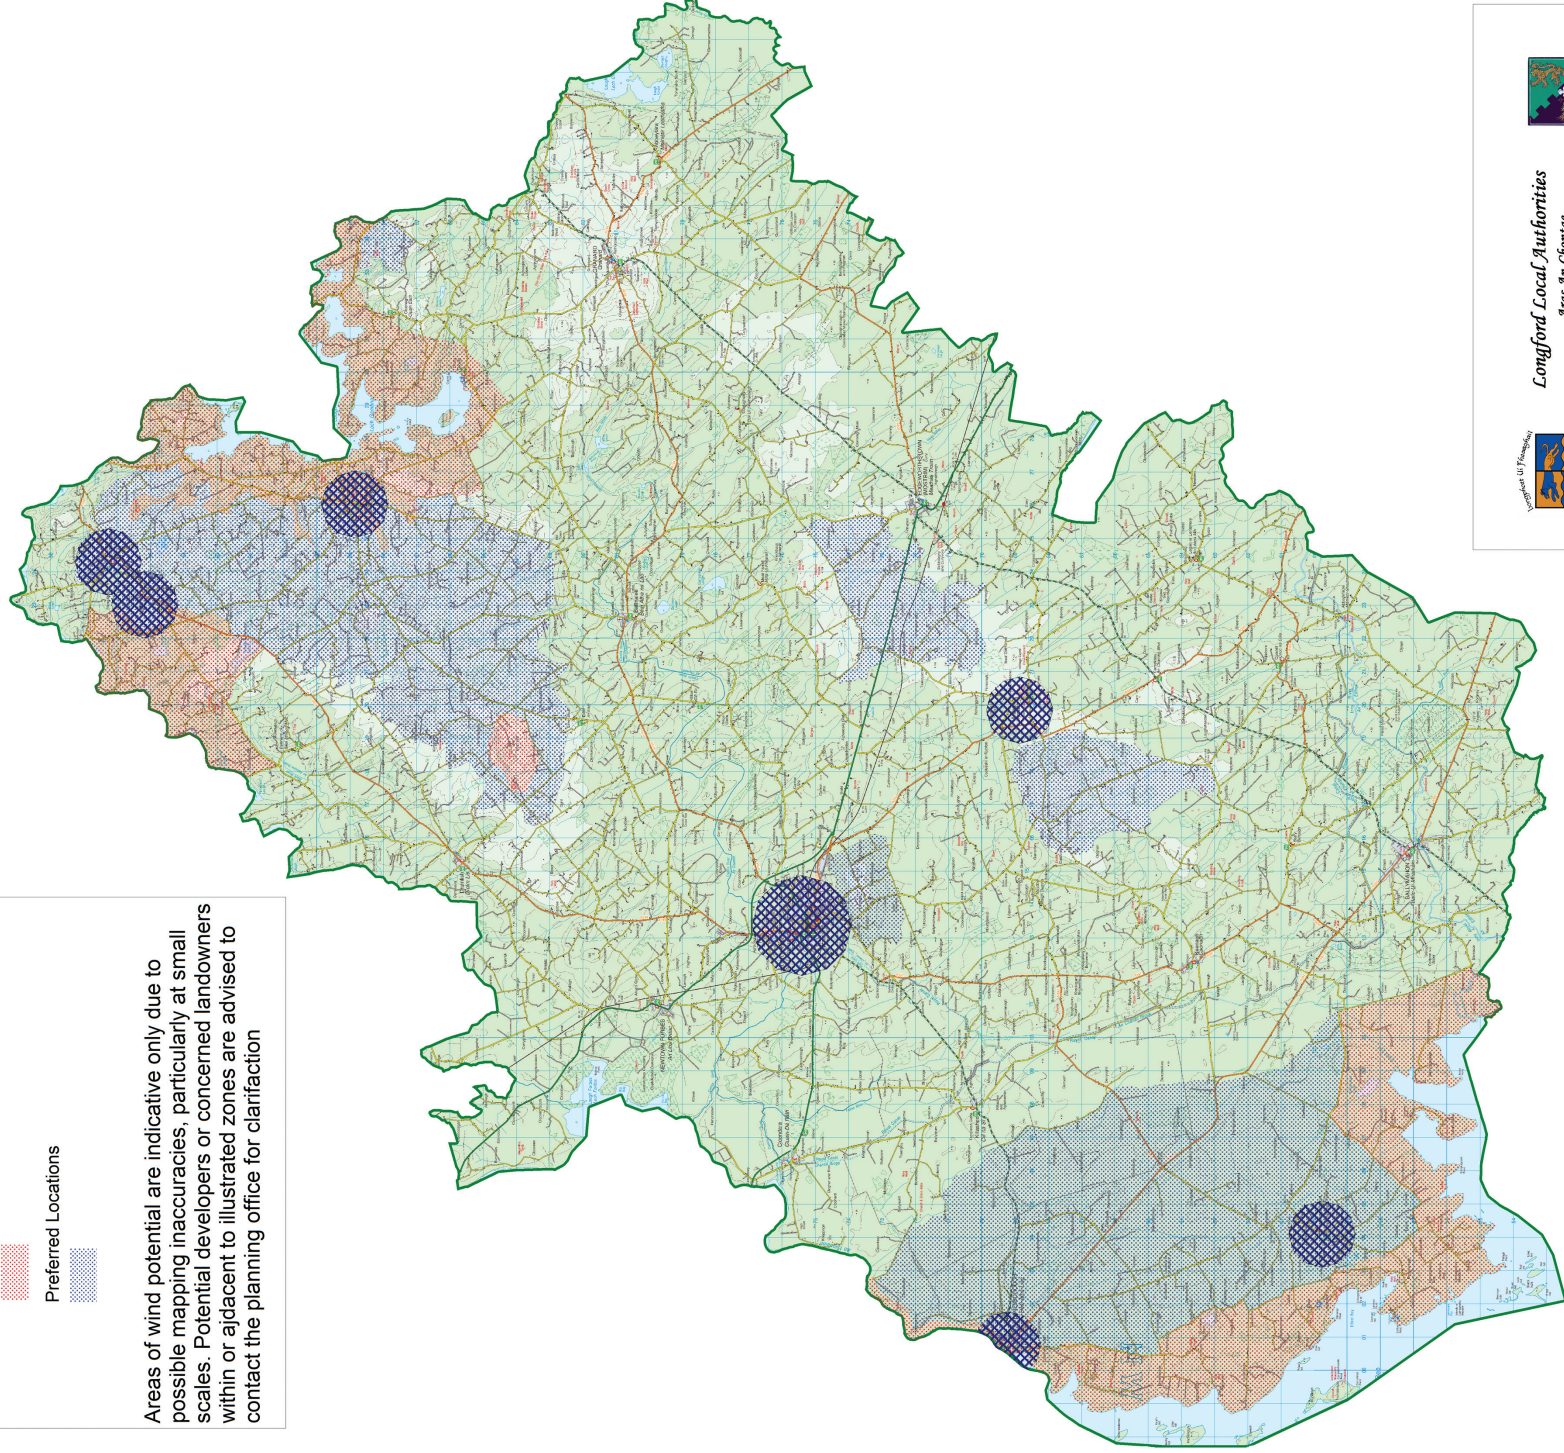

6

APPENDIX 6 **AREAS OF WIND** **FARM POTENTIAL**

Areas of Wind Farm Potential

- Town Buffer Zone
- Non-Preferable Locations
- Preferred Locations

Areas of wind potential are indicative only due to possible mapping inaccuracies, particularly at small scales. Potential developers or concerned landowners within or adjacent to illustrated zones are advised to contact the planning office for clarification

Longford Local Authorities
Áras An Chomair
Great Water Street
Longford

Planning Department

Copyright Acknowledgements; Includes Ordnance Survey Ireland Data reproduced under OSI Licence Number 2009/29/CCMA/Longford County Council.