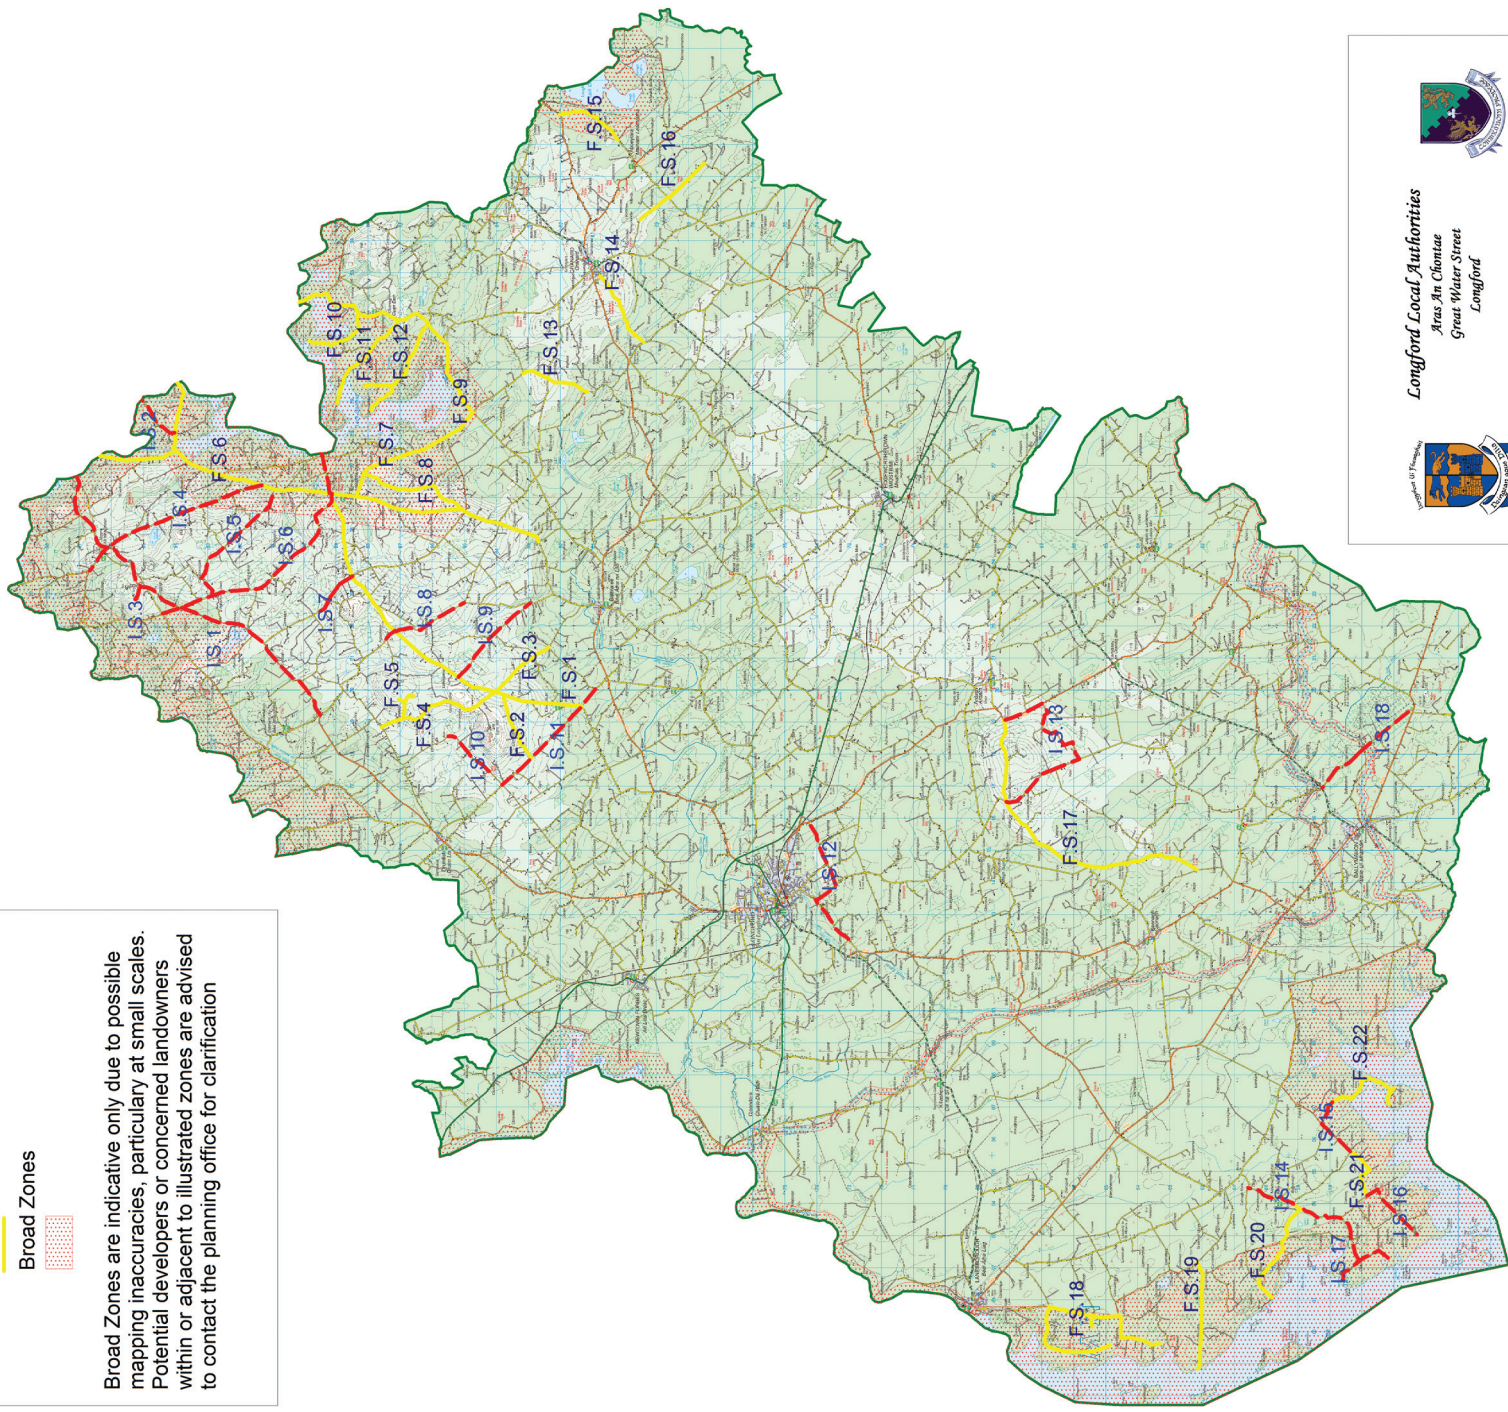

APPENDIX 7
**VIEWS AND PROSPECTS,
SCENIC ROUTES**

Broad Zones & Scenic Routes Map

Intermittent Views

I.S. 1- I.S. 18

Full Views

F.S. 1- F.S. 23

Broad Zones

Broad Zones are indicative only due to possible mapping inaccuracies, particularly at small scales. Potential developers or concerned landowners within or adjacent to illustrated zones are advised to contact the planning office for clarification

Longford Local Authorities
Áras An Chiontae
Great Water Street
Longford

Planning Department

Copyright Acknowledgements; Includes Ordnance Survey Ireland Data reproduced under OSI Licence Number 2009/29/CCMA/Longford County Council.