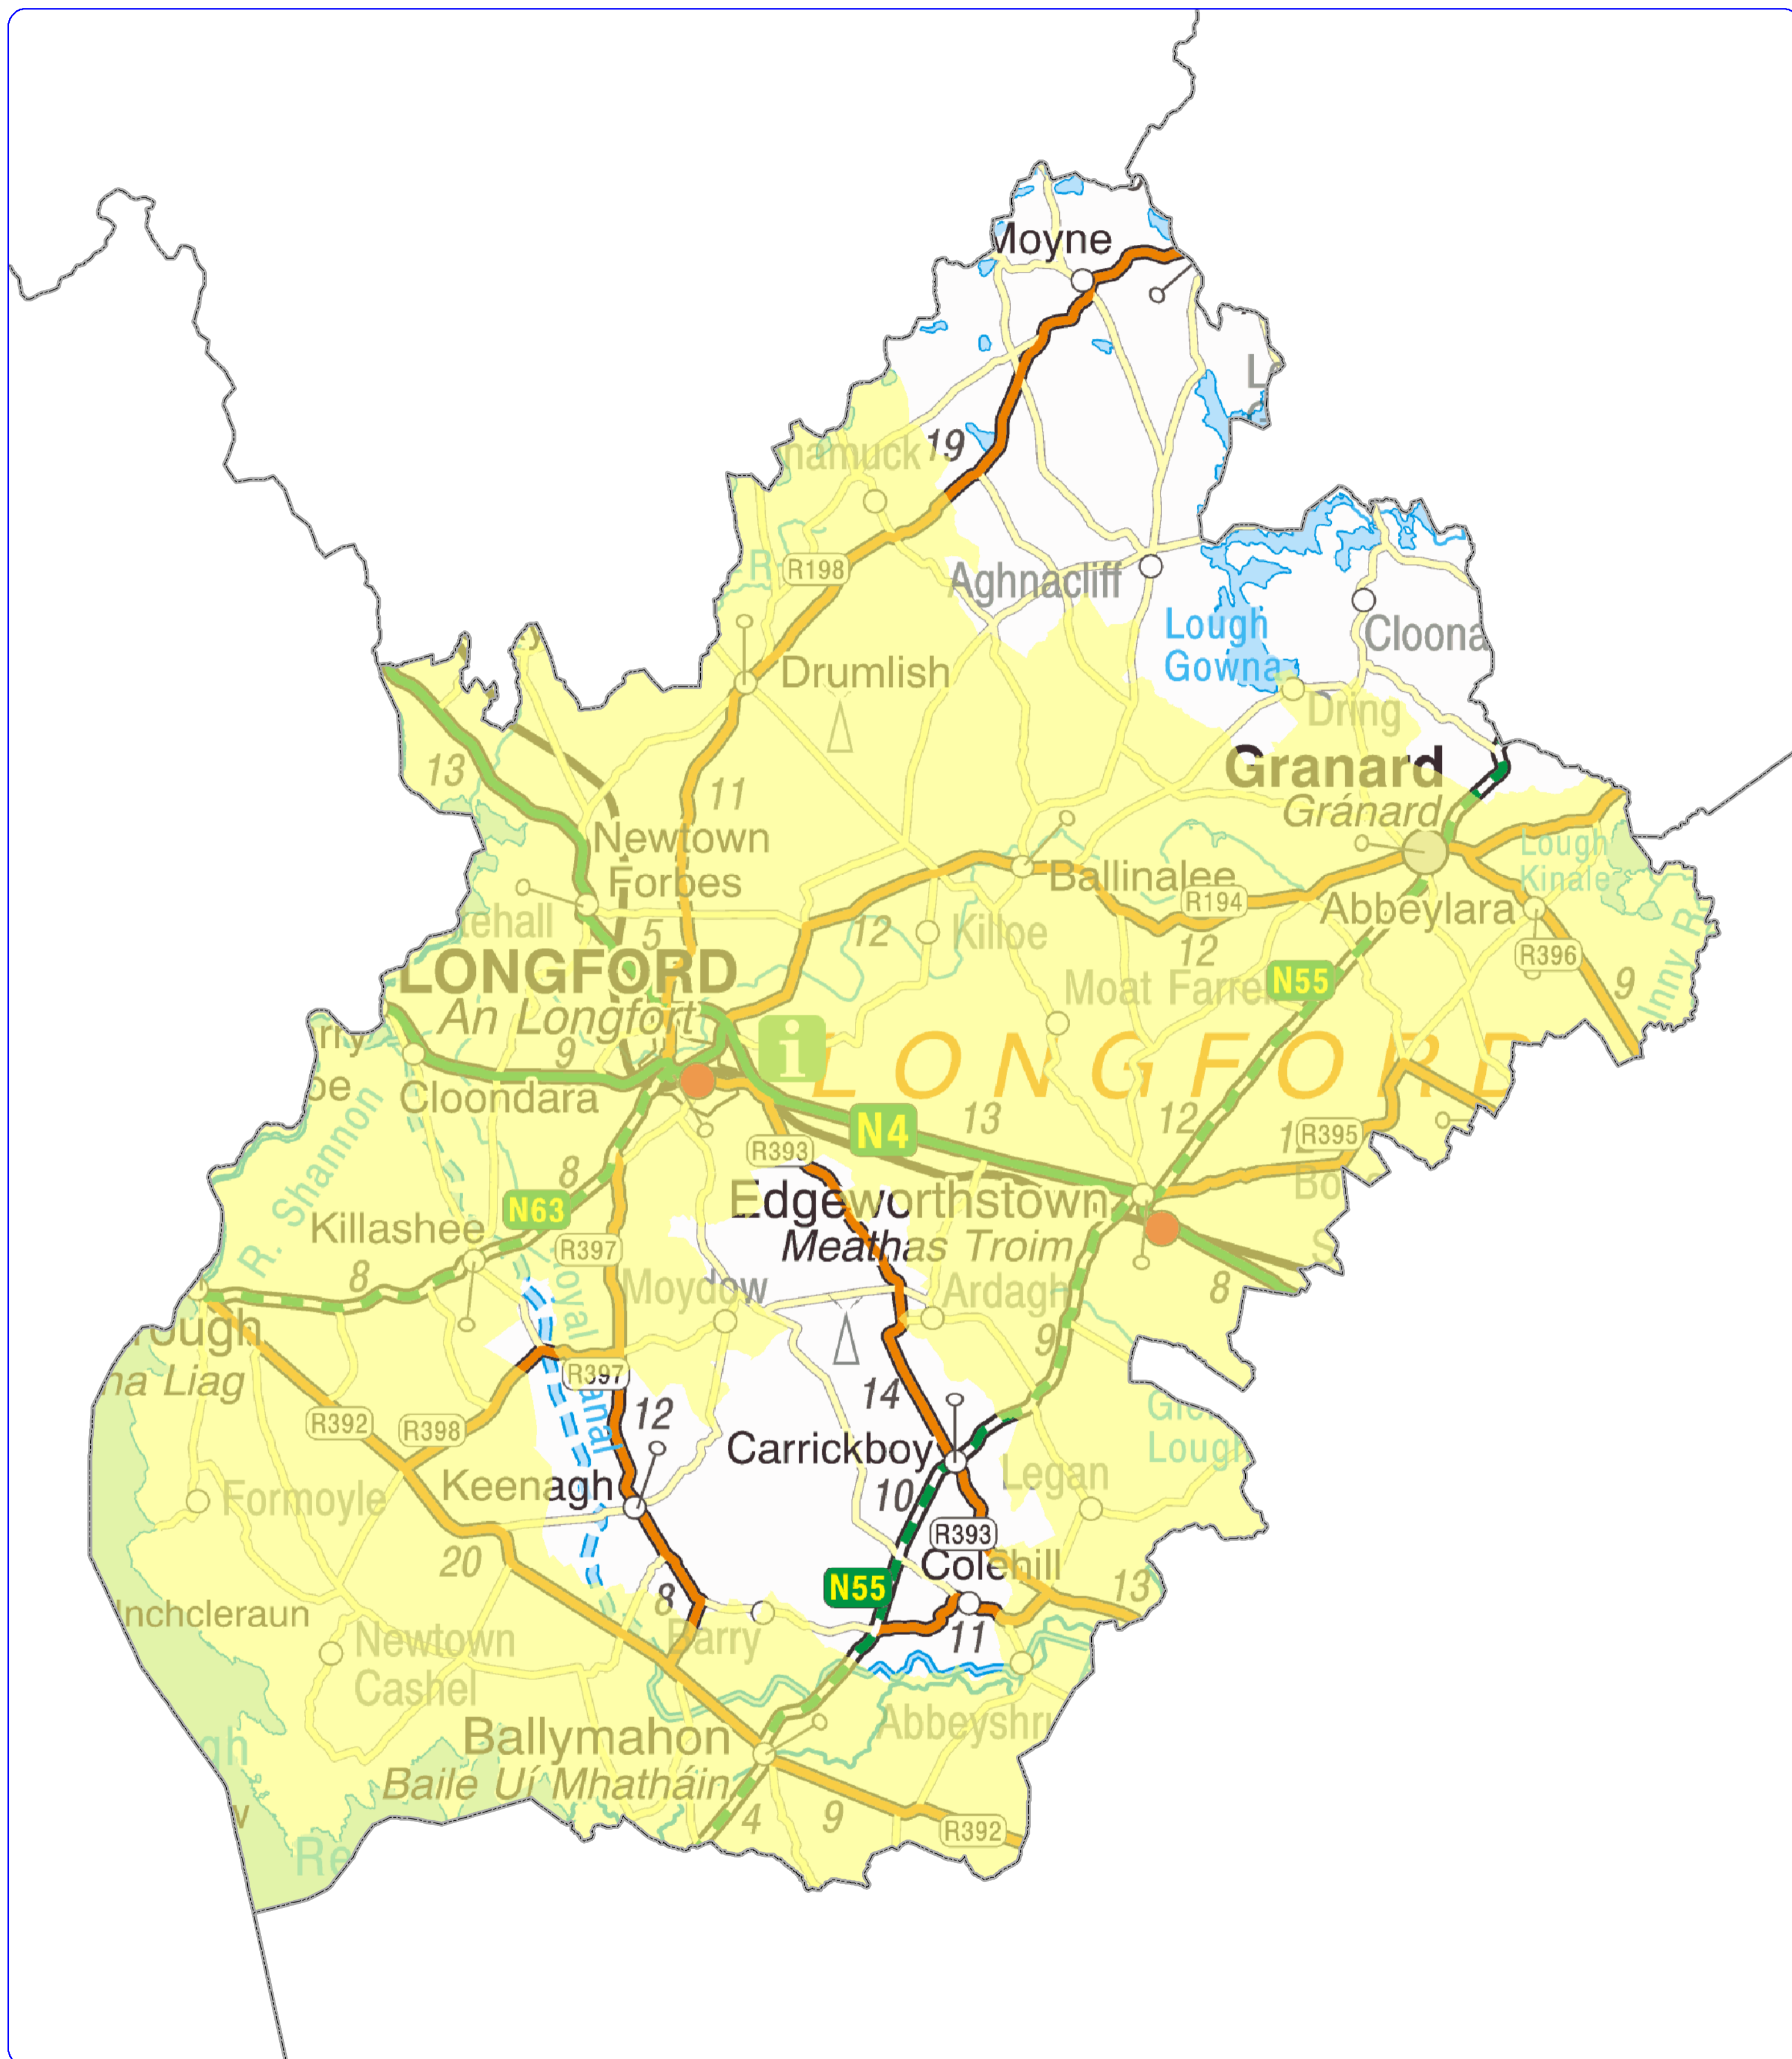

Rural Broadband Area : Longford

Copyright OSI 2010 EN 0047210

Rural Broadband Scheme Excluded Municipal Areas