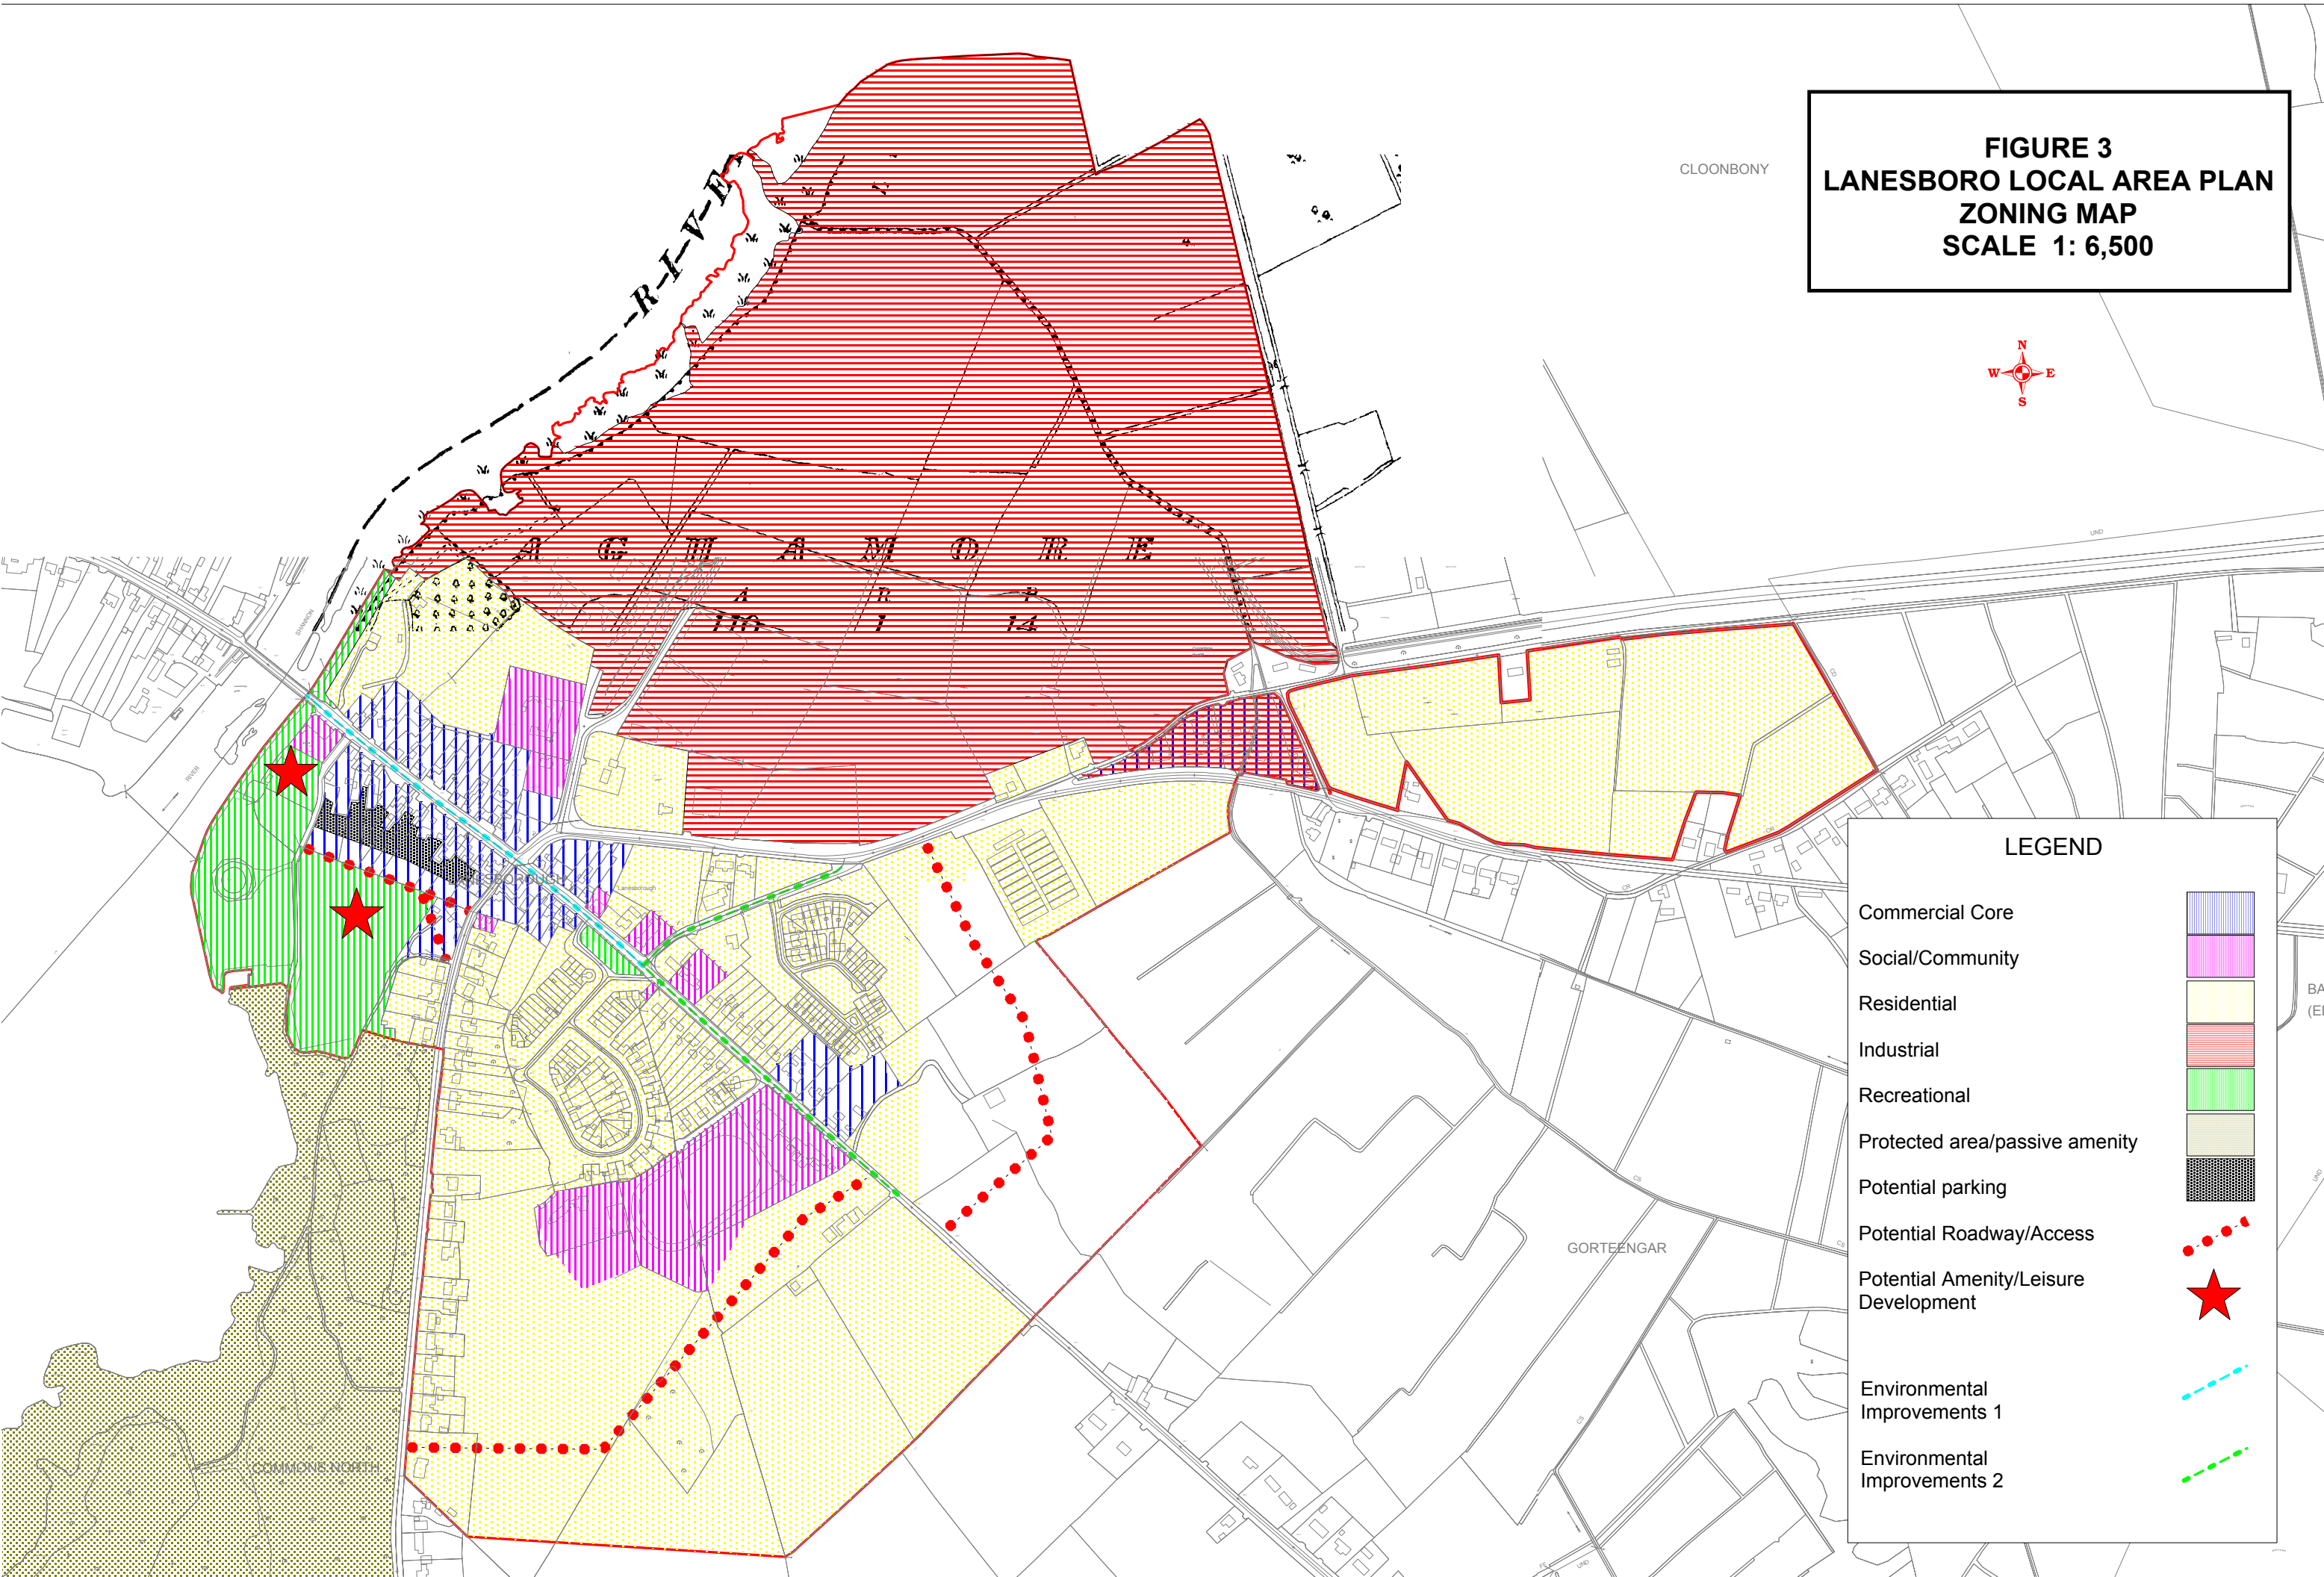

**FIGURE 3
LANESBORO LOCAL AREA PLAN
ZONING MAP
SCALE 1: 6,500**

CLOONBONY

LEGEND

- Commercial Core 
- Social/Community 
- Residential 
- Industrial 
- Recreational 
- Protected area/passive amenity 
- Potential parking 
- Potential Roadway/Access 
- Potential Amenity/Leisure Development 
- Environmental Improvements 1 
- Environmental Improvements 2 