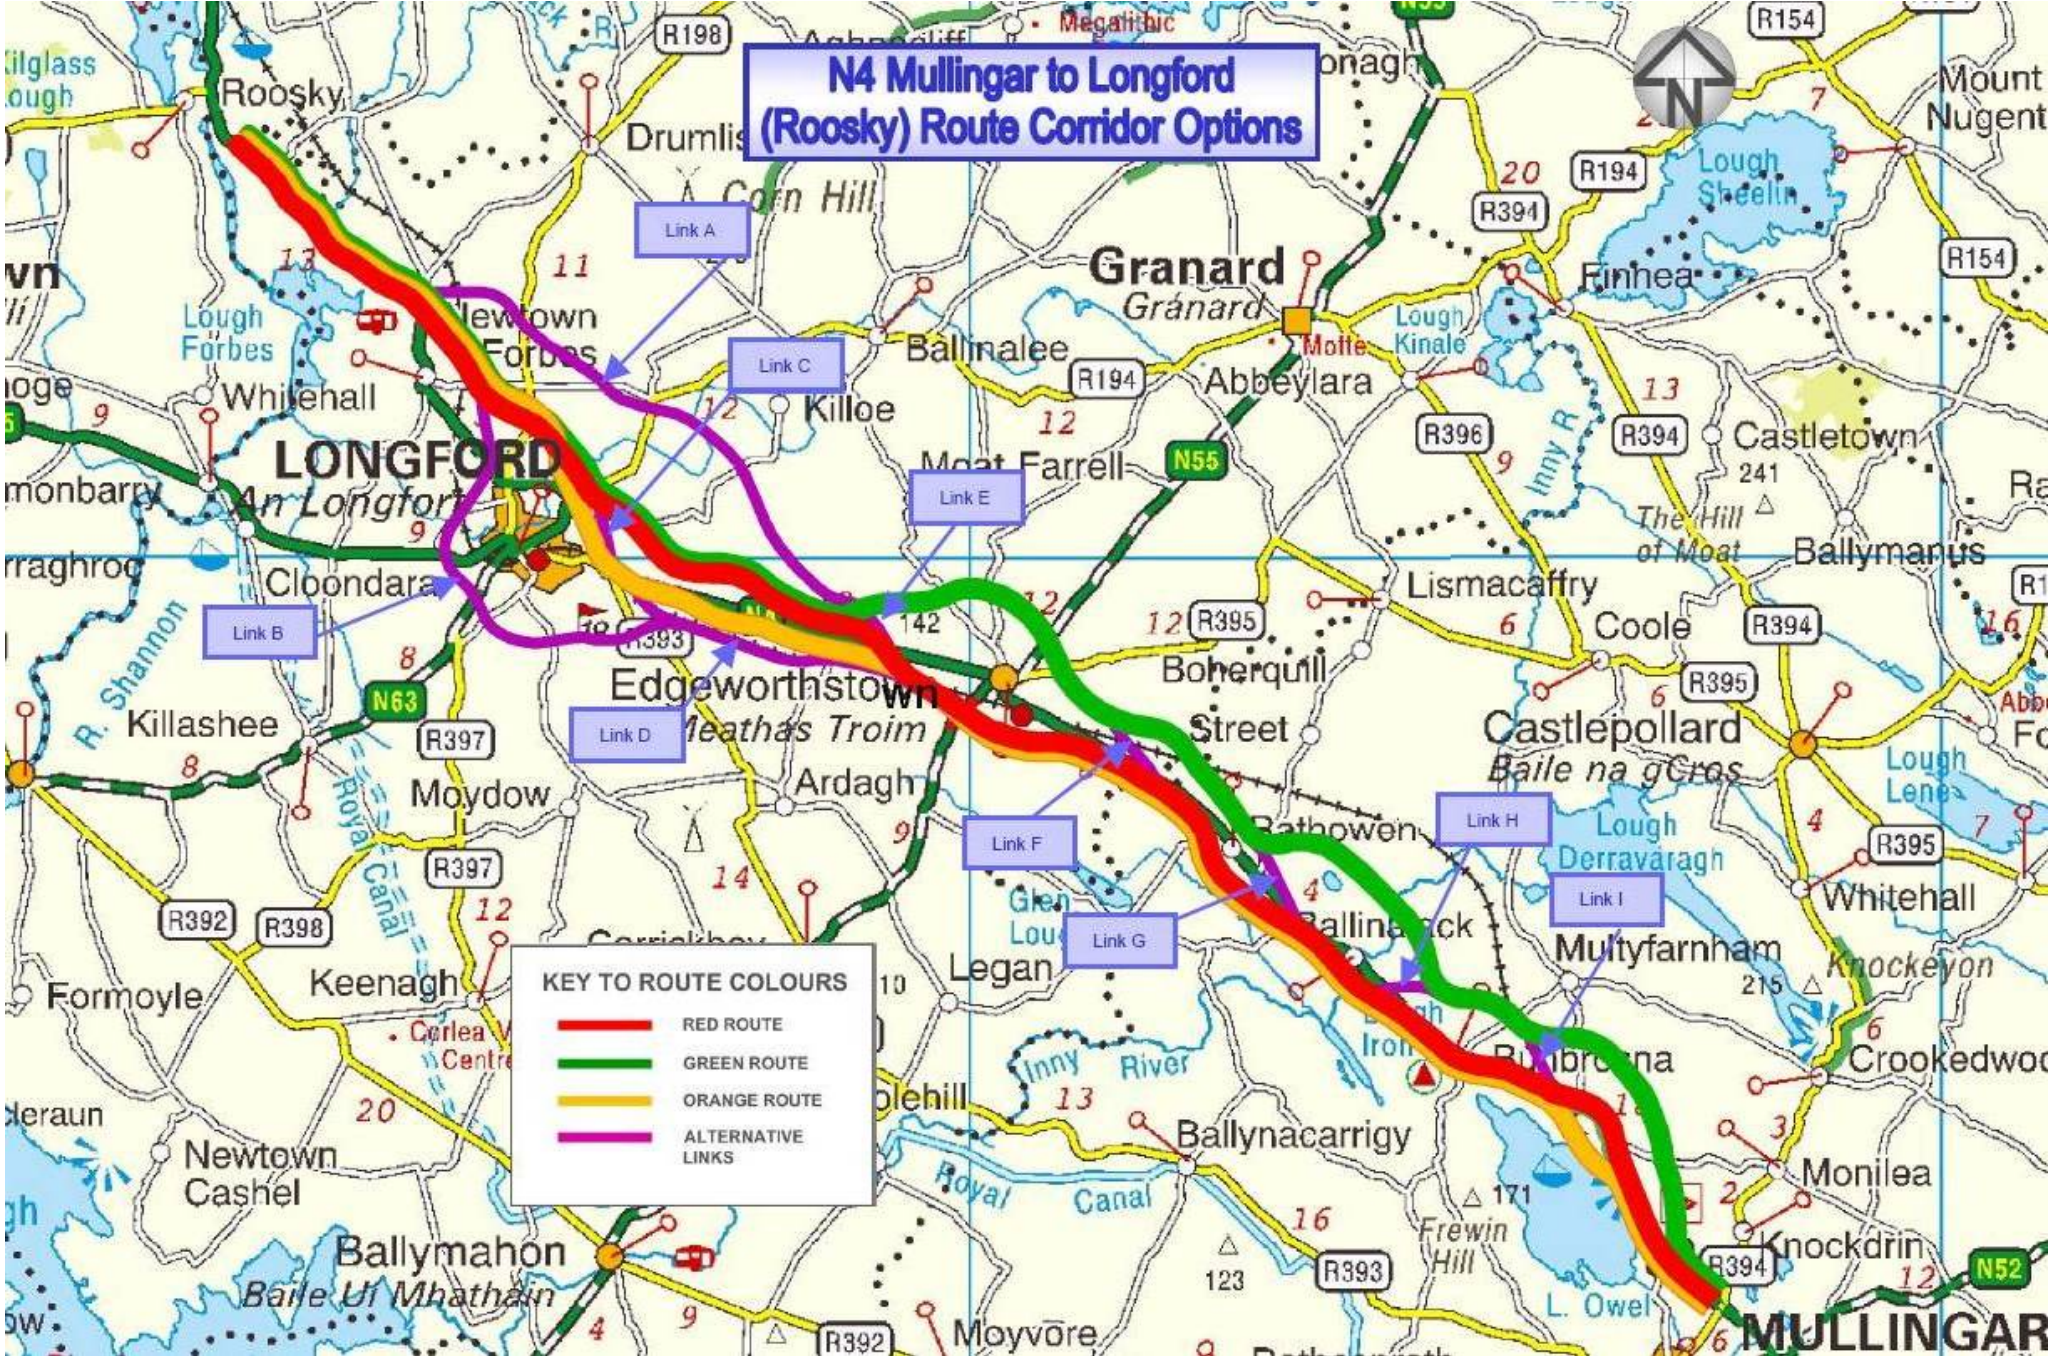

# N4 Mullingar to Longford (Roosky) Route Corridor Options

**KEY TO ROUTE COLOURS**

- RED ROUTE
- GREEN ROUTE
- ORANGE ROUTE
- ALTERNATIVE LINKS