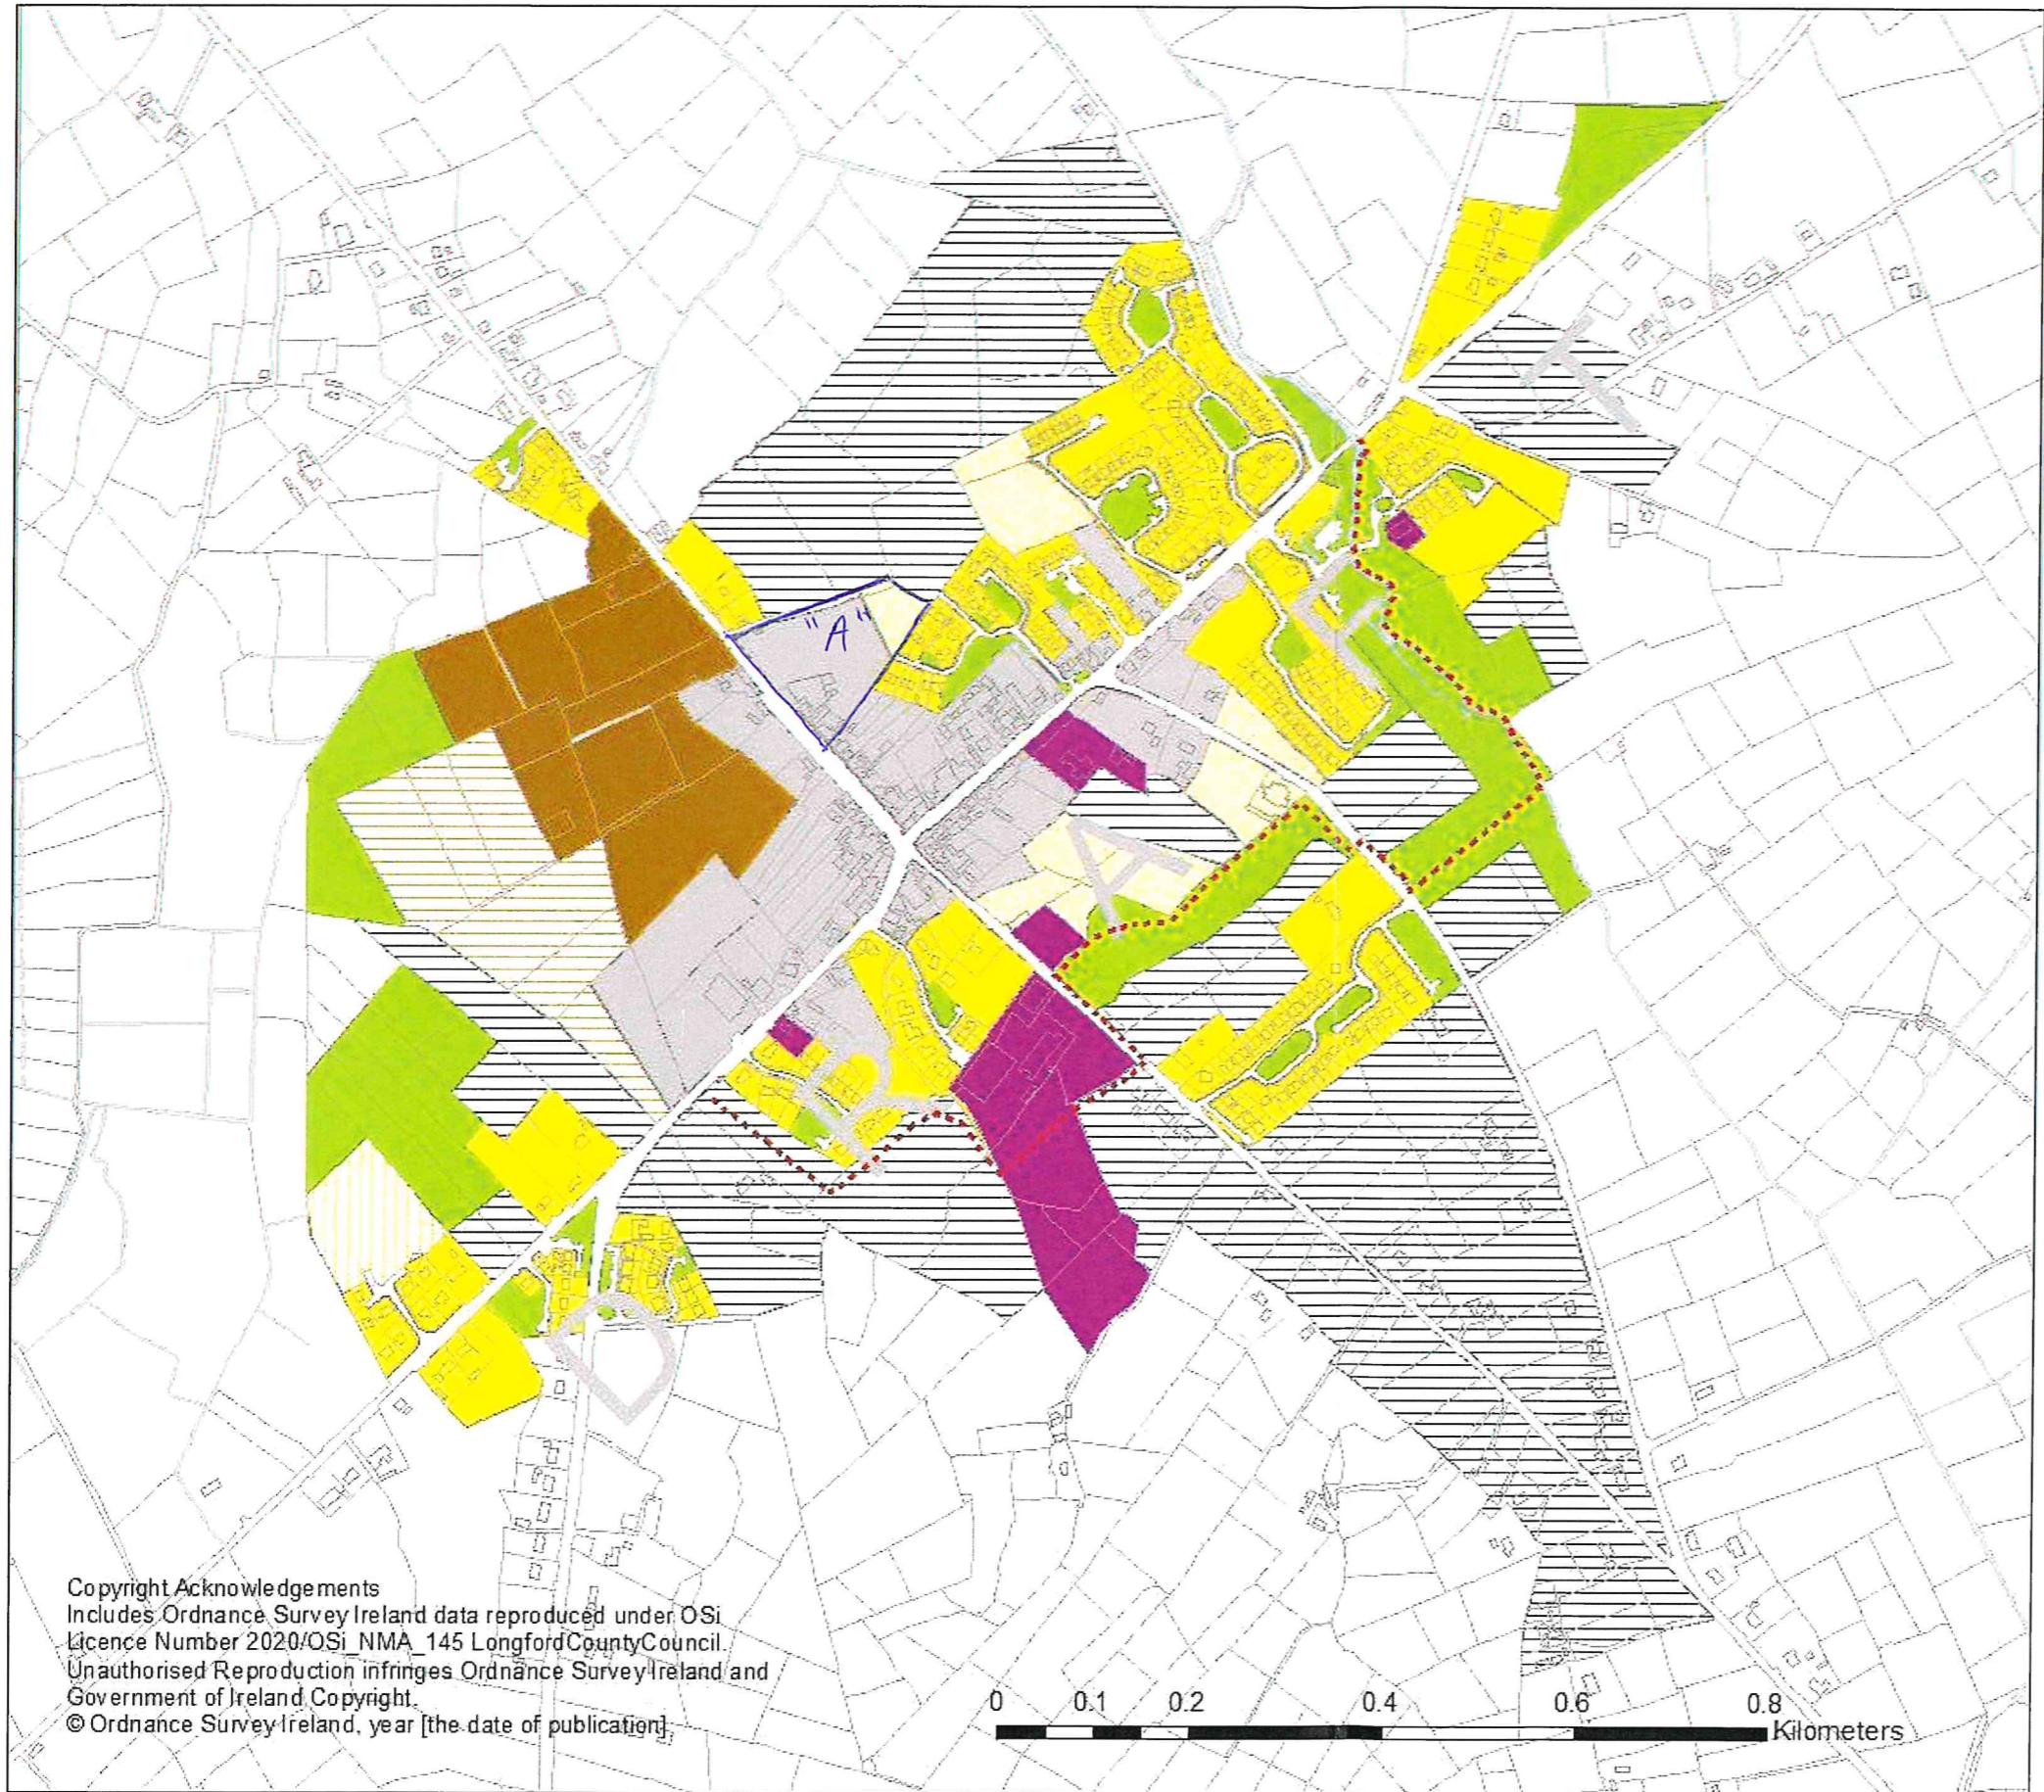

# Drumlish Zoning Map

County Development Plan 2021-2027

**Legend**

- Industrial/Commercial/Warehousing
- New Residential
- Recreation/Amenity/Green Spaces
- Residential
- Site Resolution Objective
- Social/Community/Education
- Strategic Industrial Reserve
- Strategic Residential Reserve
- Town Core
- Village Walkway

Notes: Please note that every effort has been made to include the latest version of Ordnance Survey mapping available.

Queries on the accuracy of boundaries may be discussed and addressed at pre-planning stage with the Planning Authority.