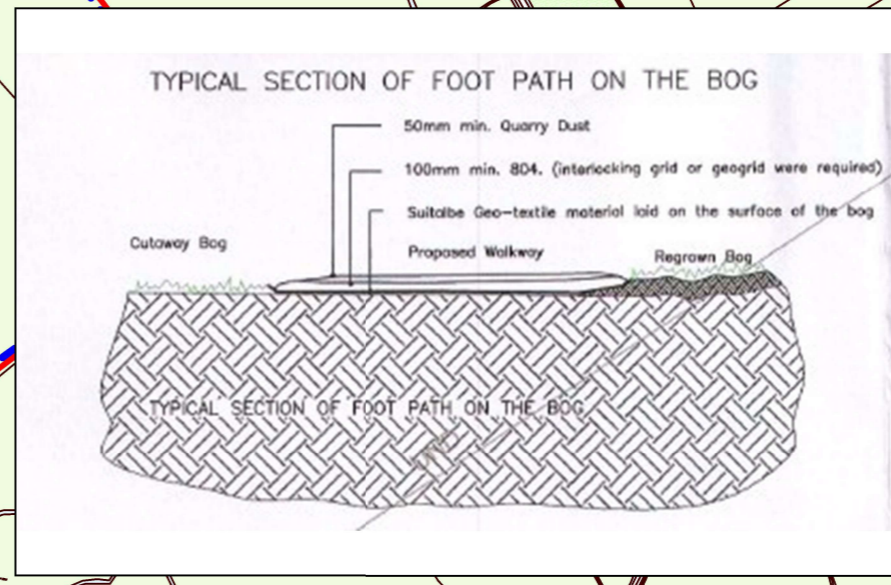

DRAWING TITLE:
CORLEA TRACKWAY
PART VIII
SITE LOCATION MAP & SECTION

- LEGEND:**
- PROPOSED TRACK** ---
 - EXISTING TRACK** ---
 - SITE BOUNDARY** ---
 - CAR PARKING** P
 - SITE NOTICE** ●

LOCATION/OS MAP: 2556/2623
SCALE: 1:7000
DATE: MARCH 2019
DRAWN BY: RS
CHECKED BY: GS