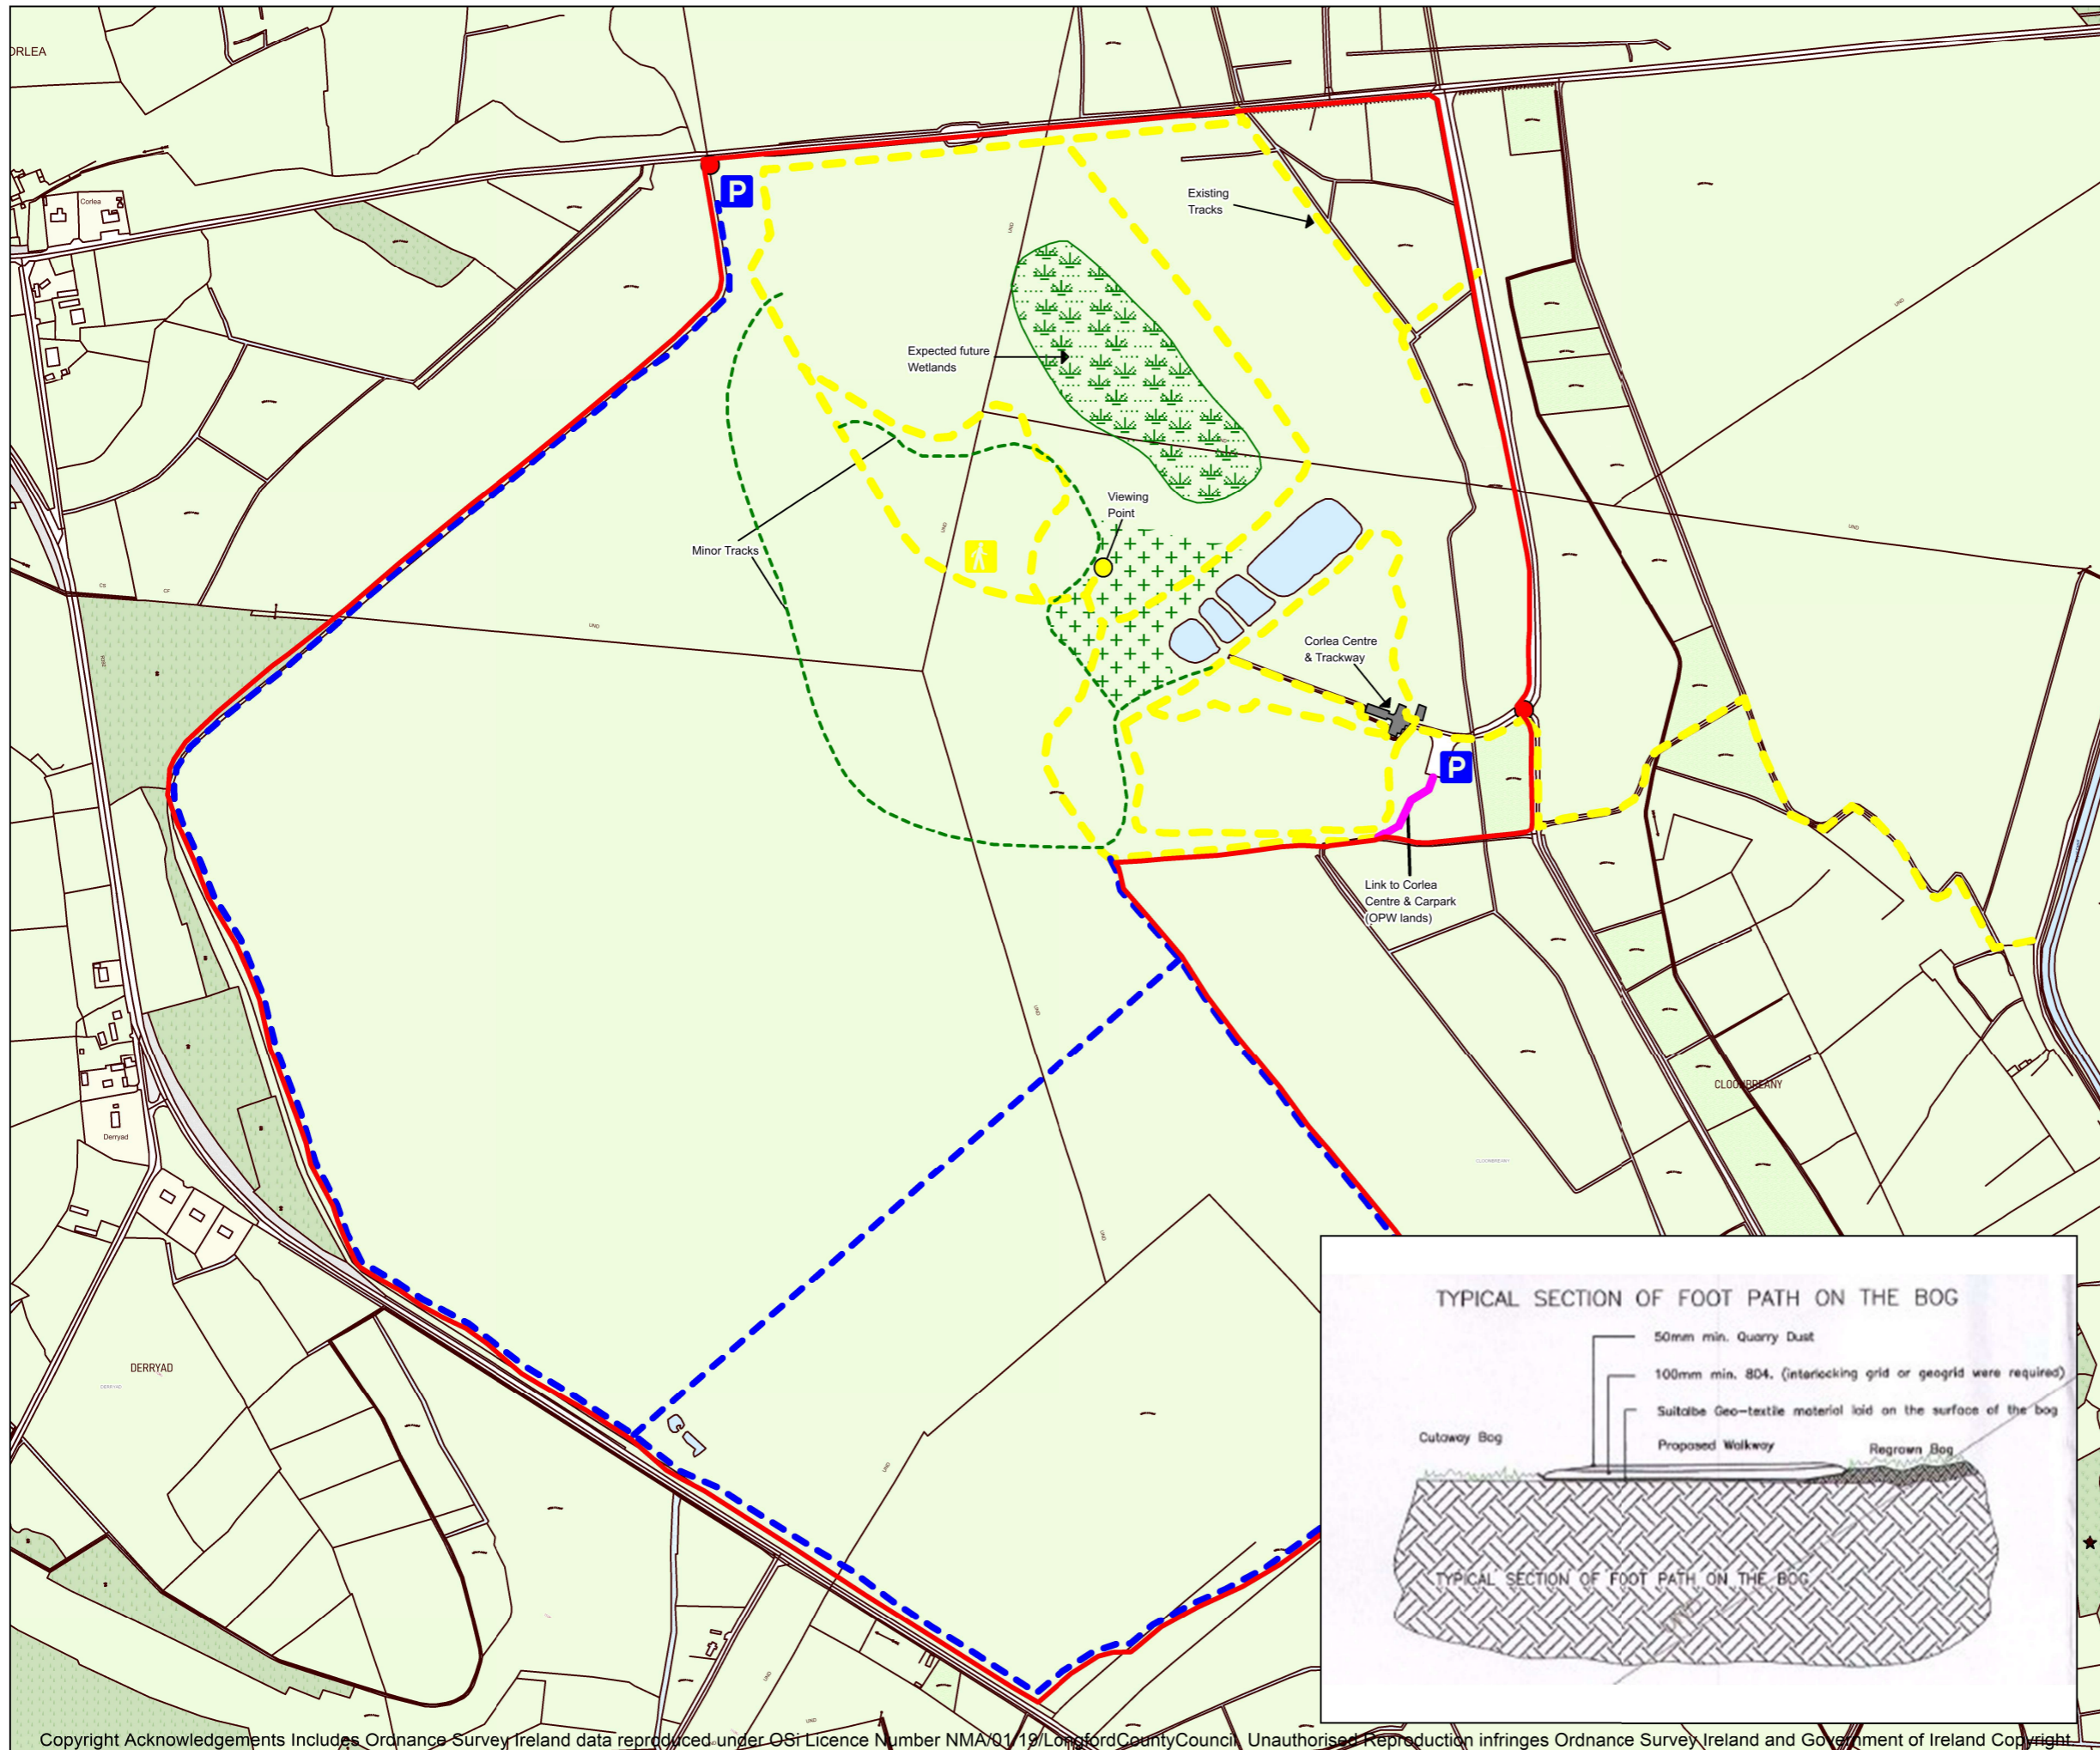

DRAWING TITLE:
CORLEA TRACKWAY
PART VIII
SITE LOCATION MAP & SECTION

- LEGEND:**
- PROPOSED TRACK** ---
 - EXISTING TRACK** ---
 - SITE BOUNDARY** ---
 - CAR PARKING** P
 - SITE NOTICE** ●

LOCATION/OS MAP: 2556/2623
SCALE: 1:7000
DATE: MARCH 2019
DRAWN BY: RS
CHECKED BY: GS