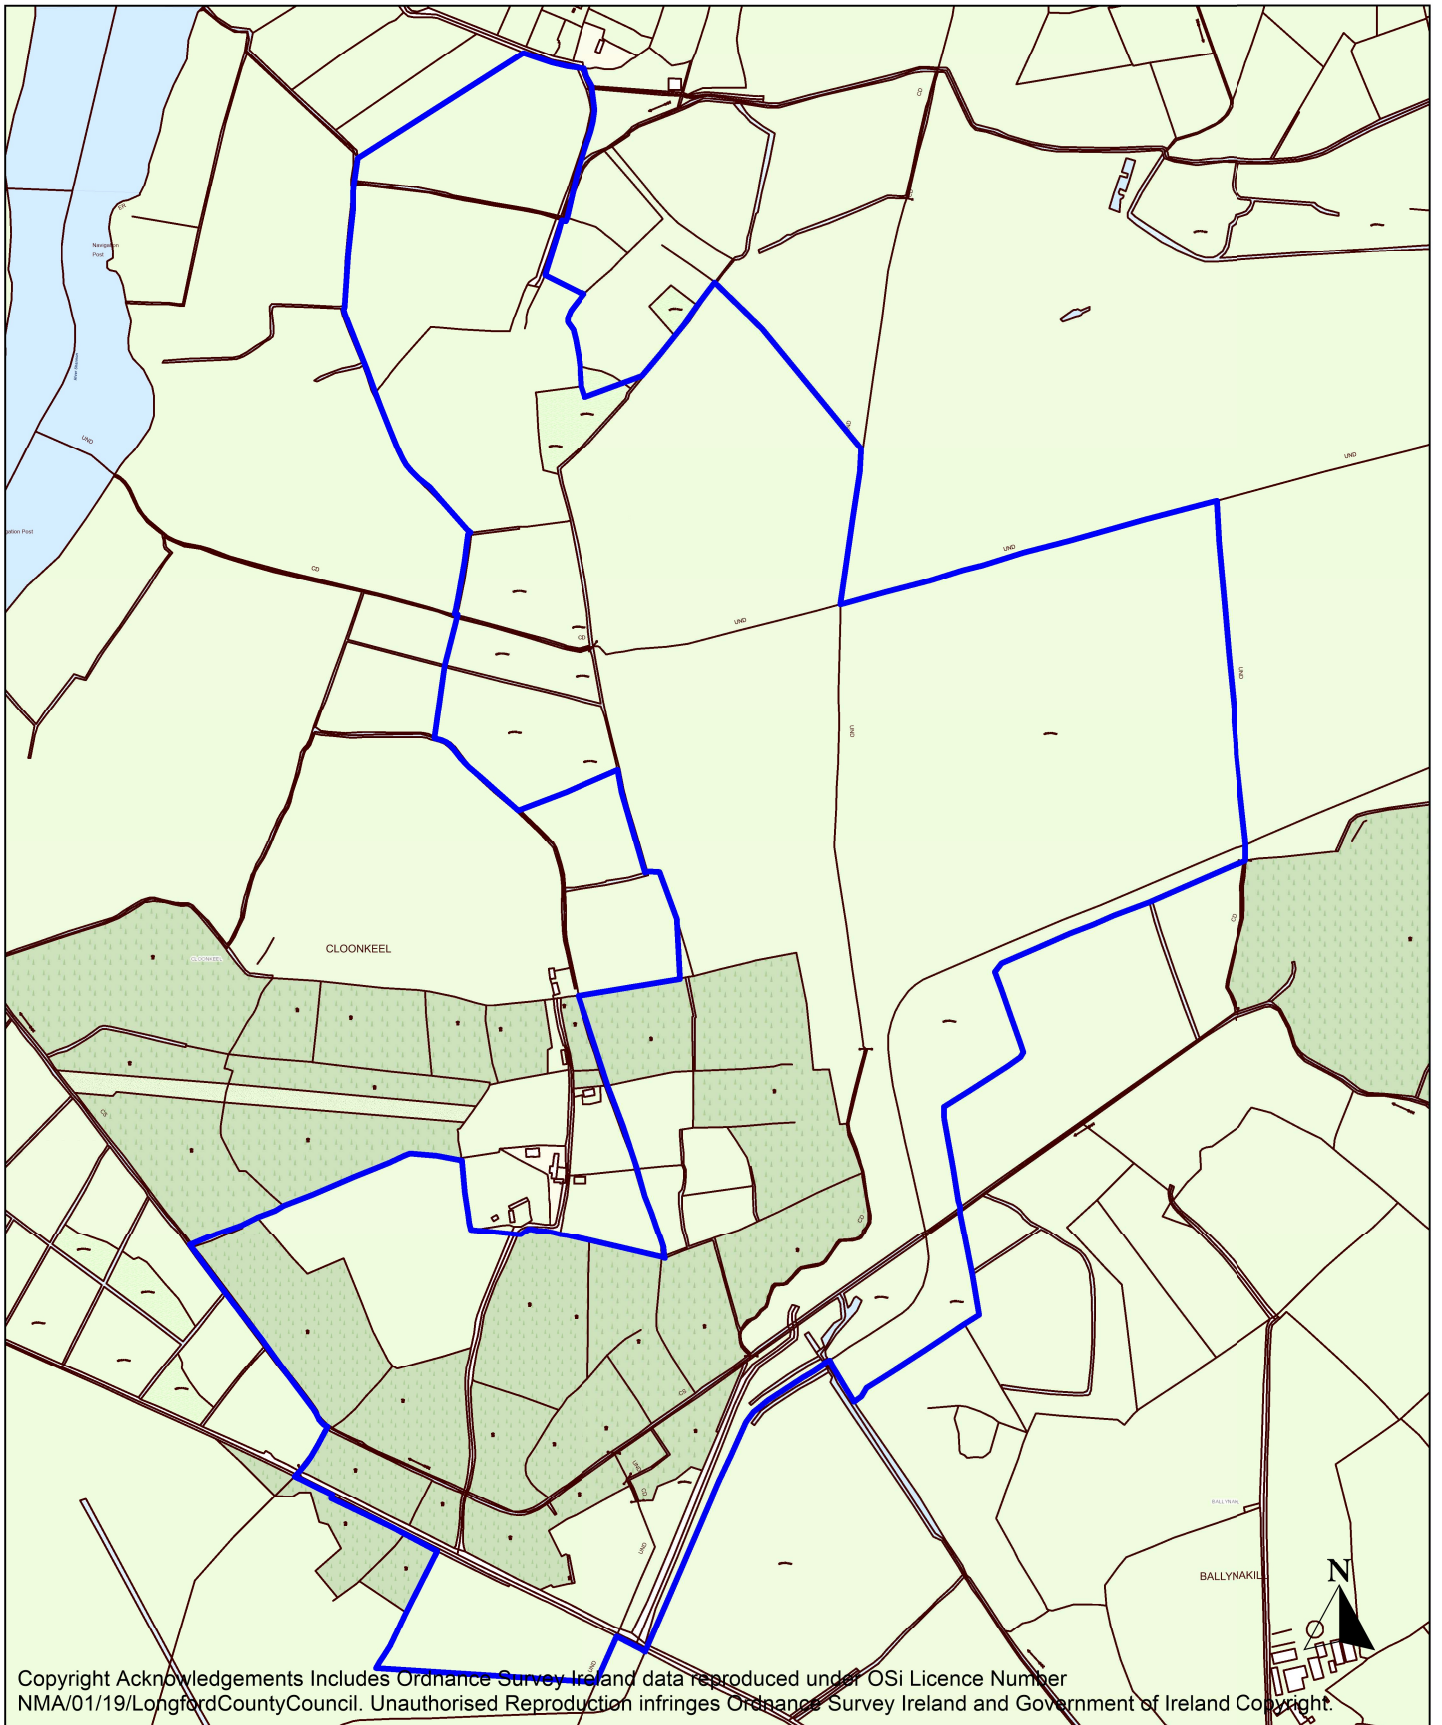

LANDHOLDING MAP KNAPPOGE

Landholding

LONGFORD COUNTY COUNCIL
 Áras an Chontae, Great Water St.,
 Longford
 Ph: 043 3341233
 Email: www.longfordcoco.ie

Drawn: R.S. Approved: G.S.

Date: April 2019

Copyright Acknowledgements Includes Ordnance Survey Ireland data reproduced under OSi Licence Number NMA/01/19/LongfordCountyCouncil. Unauthorised Reproduction infringes Ordnance Survey Ireland and Government of Ireland Copyright.