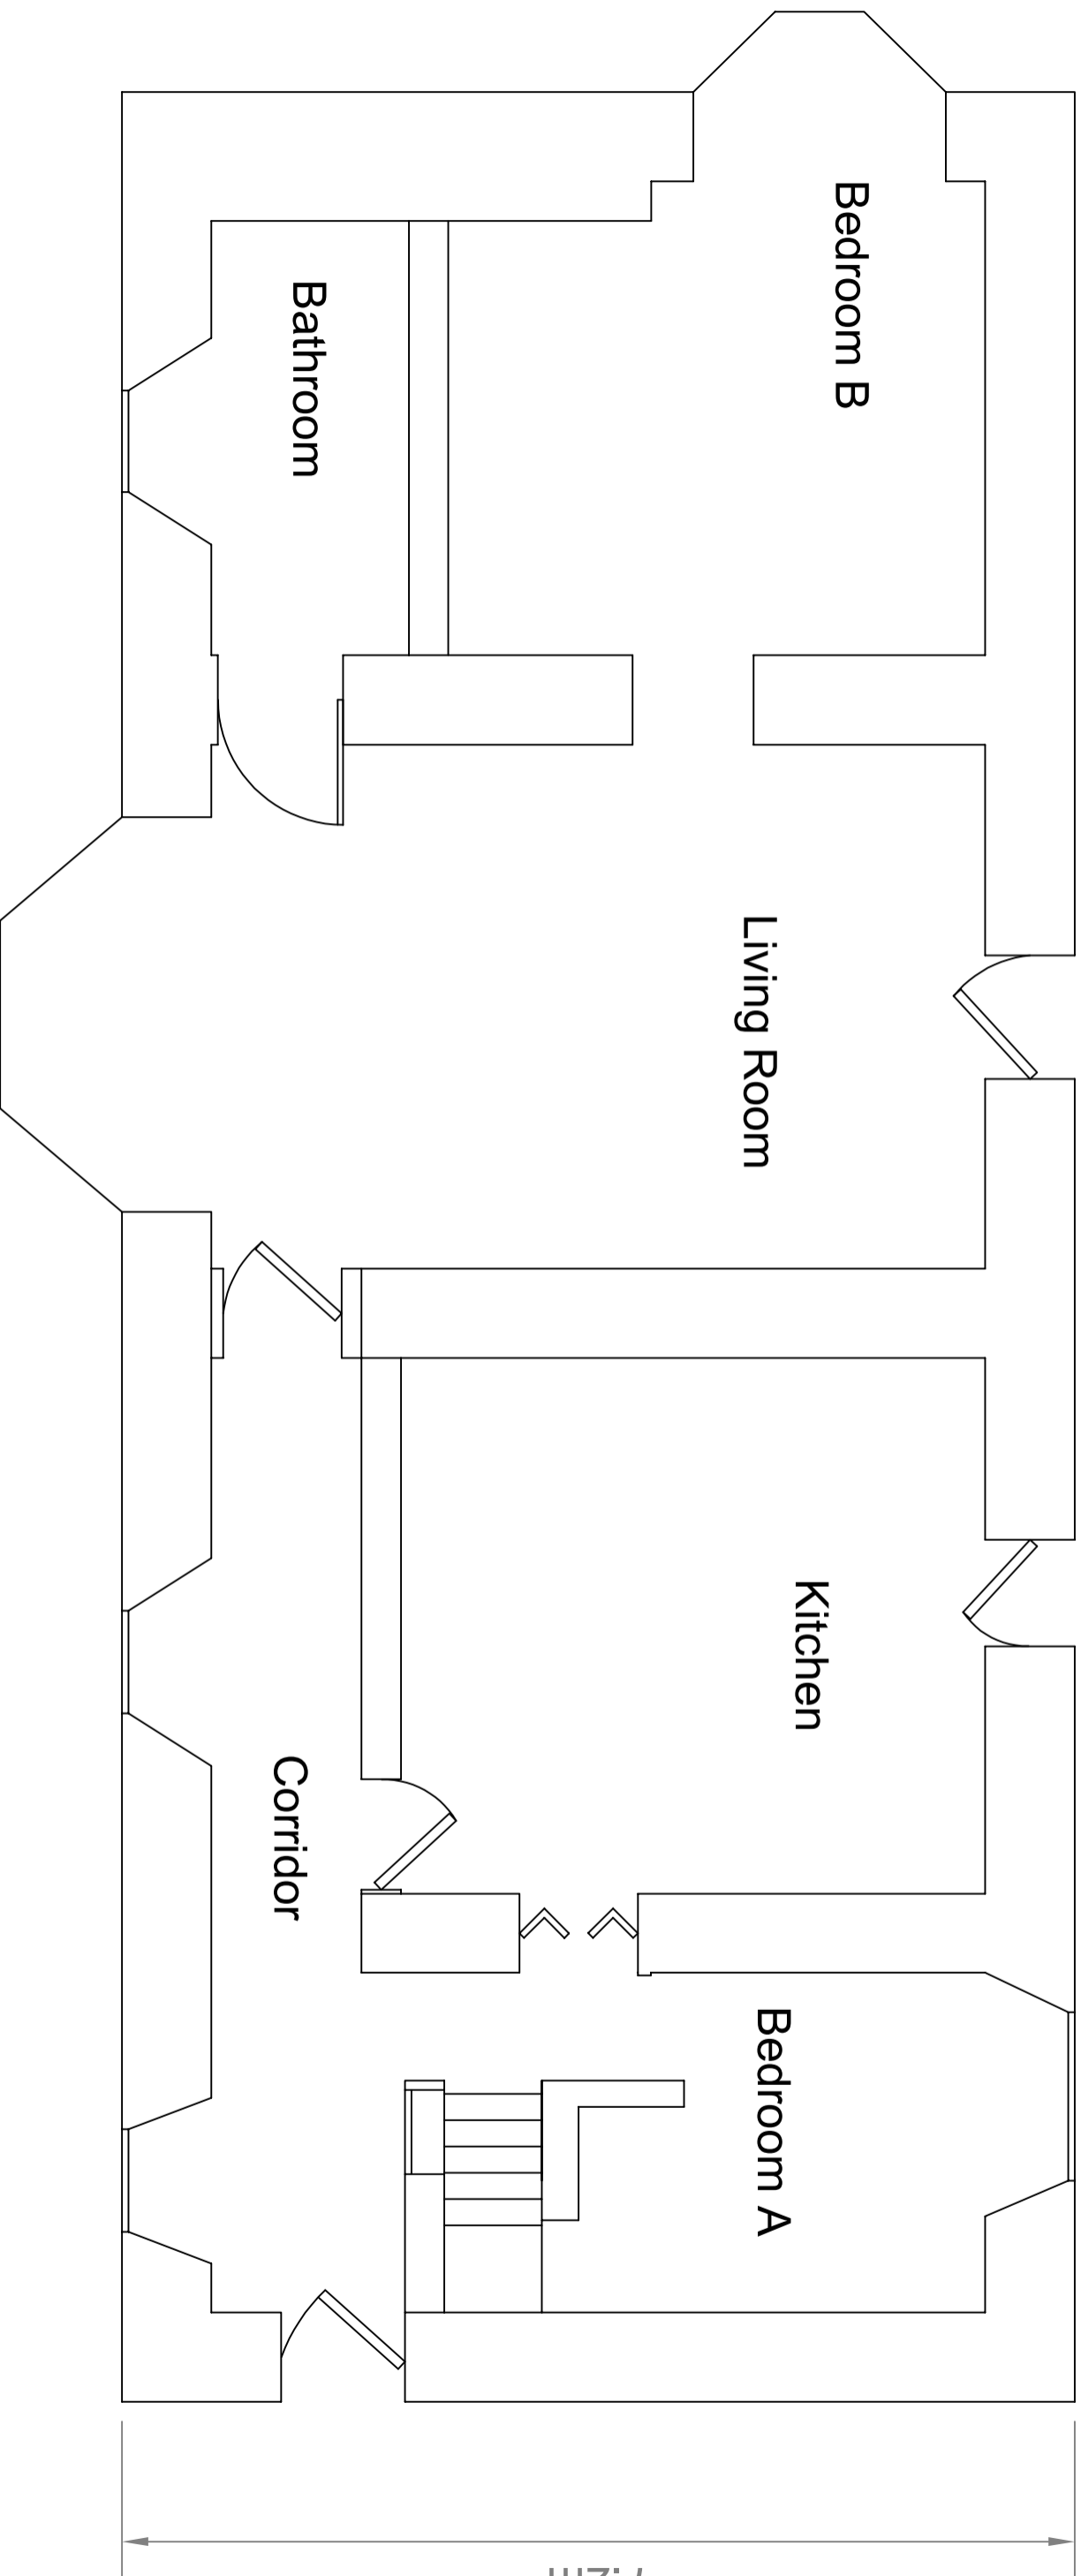

17.5m

7.2m

COMHAIRLE CHONTAE LONGFOIRT

*Sangford County Council*

**Rose Cottage, Ballinalee**

**Rose Cottage Existing  
Layout**

Drawing No:	2022/1/003	Revision:	A
Scale:	1:100 (@ A3)	Status:	Part VIII
Drawn by:	Terrie Hasler	Date:	23/03/2022