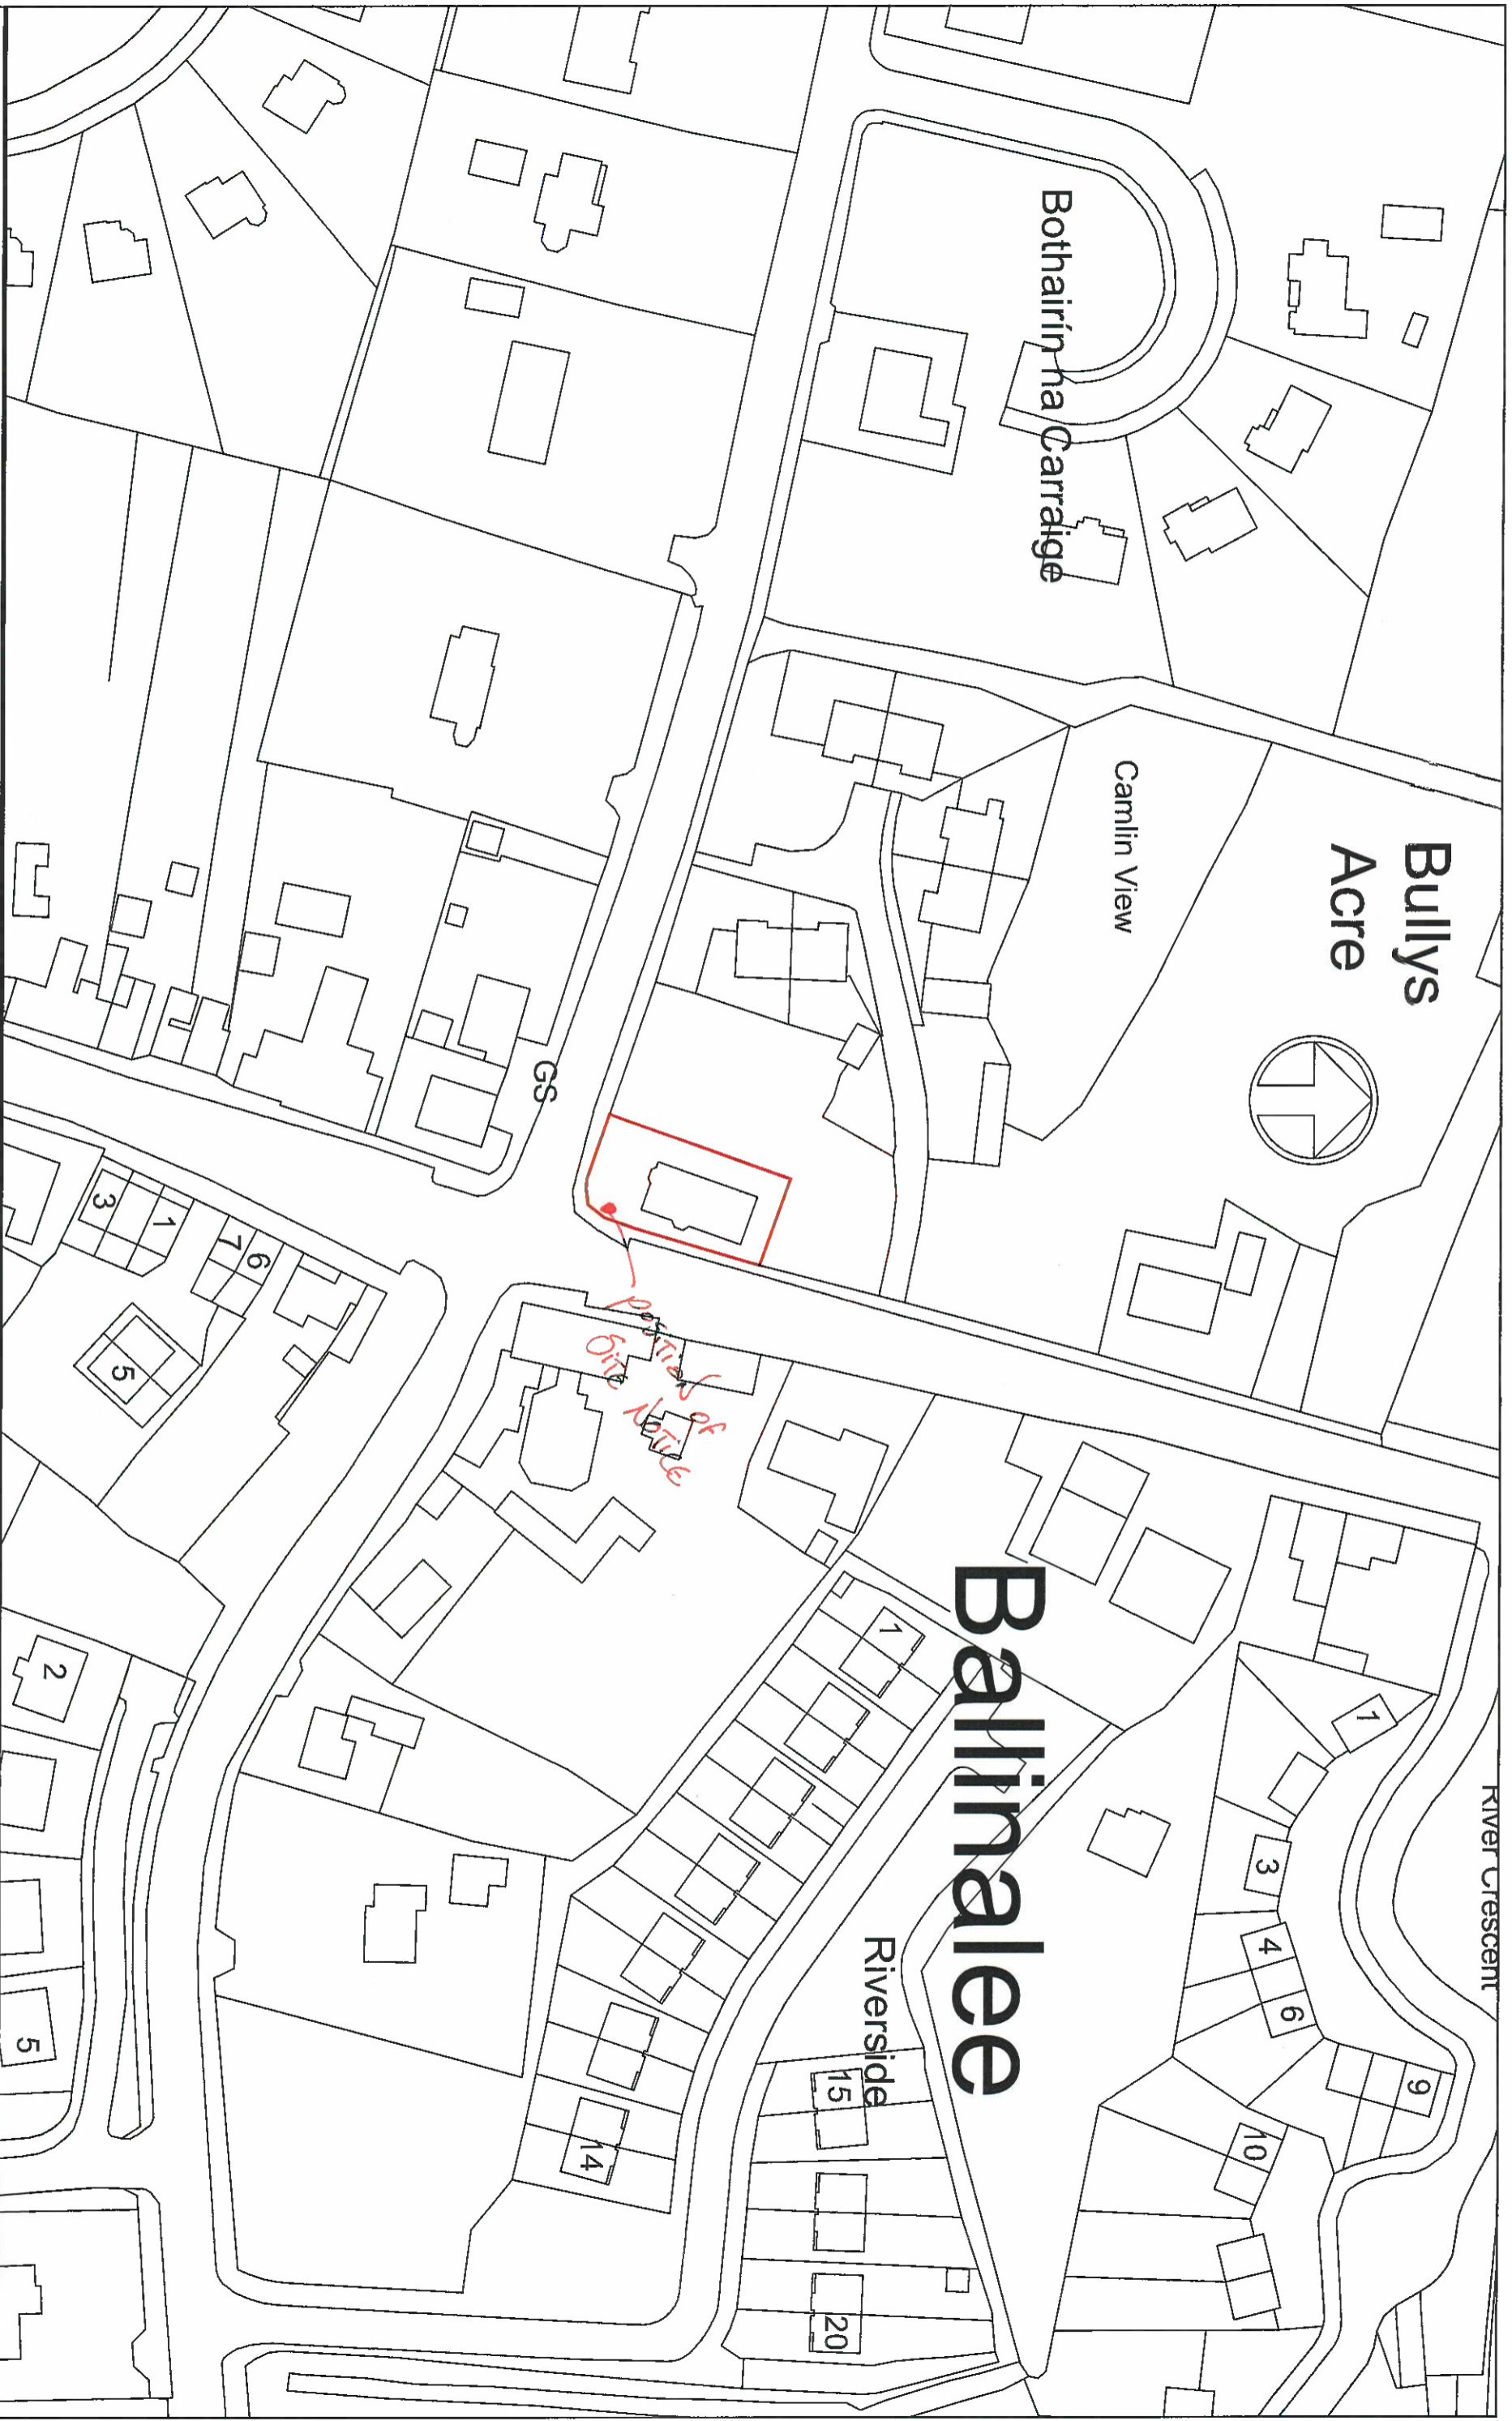

Camlin View

Rose Cottage

Ballinalee

*Position of
Site Notice*

COMHAIRLE CHONTAE LONGFOIRT

Longford County Council

Rose Cottage, Ballinalee

Site Layout

Drawing No:	2022/1/002	Revision:	A
Scale:	1:500 (@ A3)	Status:	Part VIII
Drawn by:	Tertie Hasler	Date:	23/03/2022

COMHAIRLE CHONTAE LONGFOIRT
Lengford County Council

Rose Cottage, Ballinalee

Location Map

Drawing No:	2022/1/001	Revision:	A
Scale:	1:1000 (@ A3)	Status:	Part VIII
Drawn by:	Terric Hasler	Date:	23/03/2022