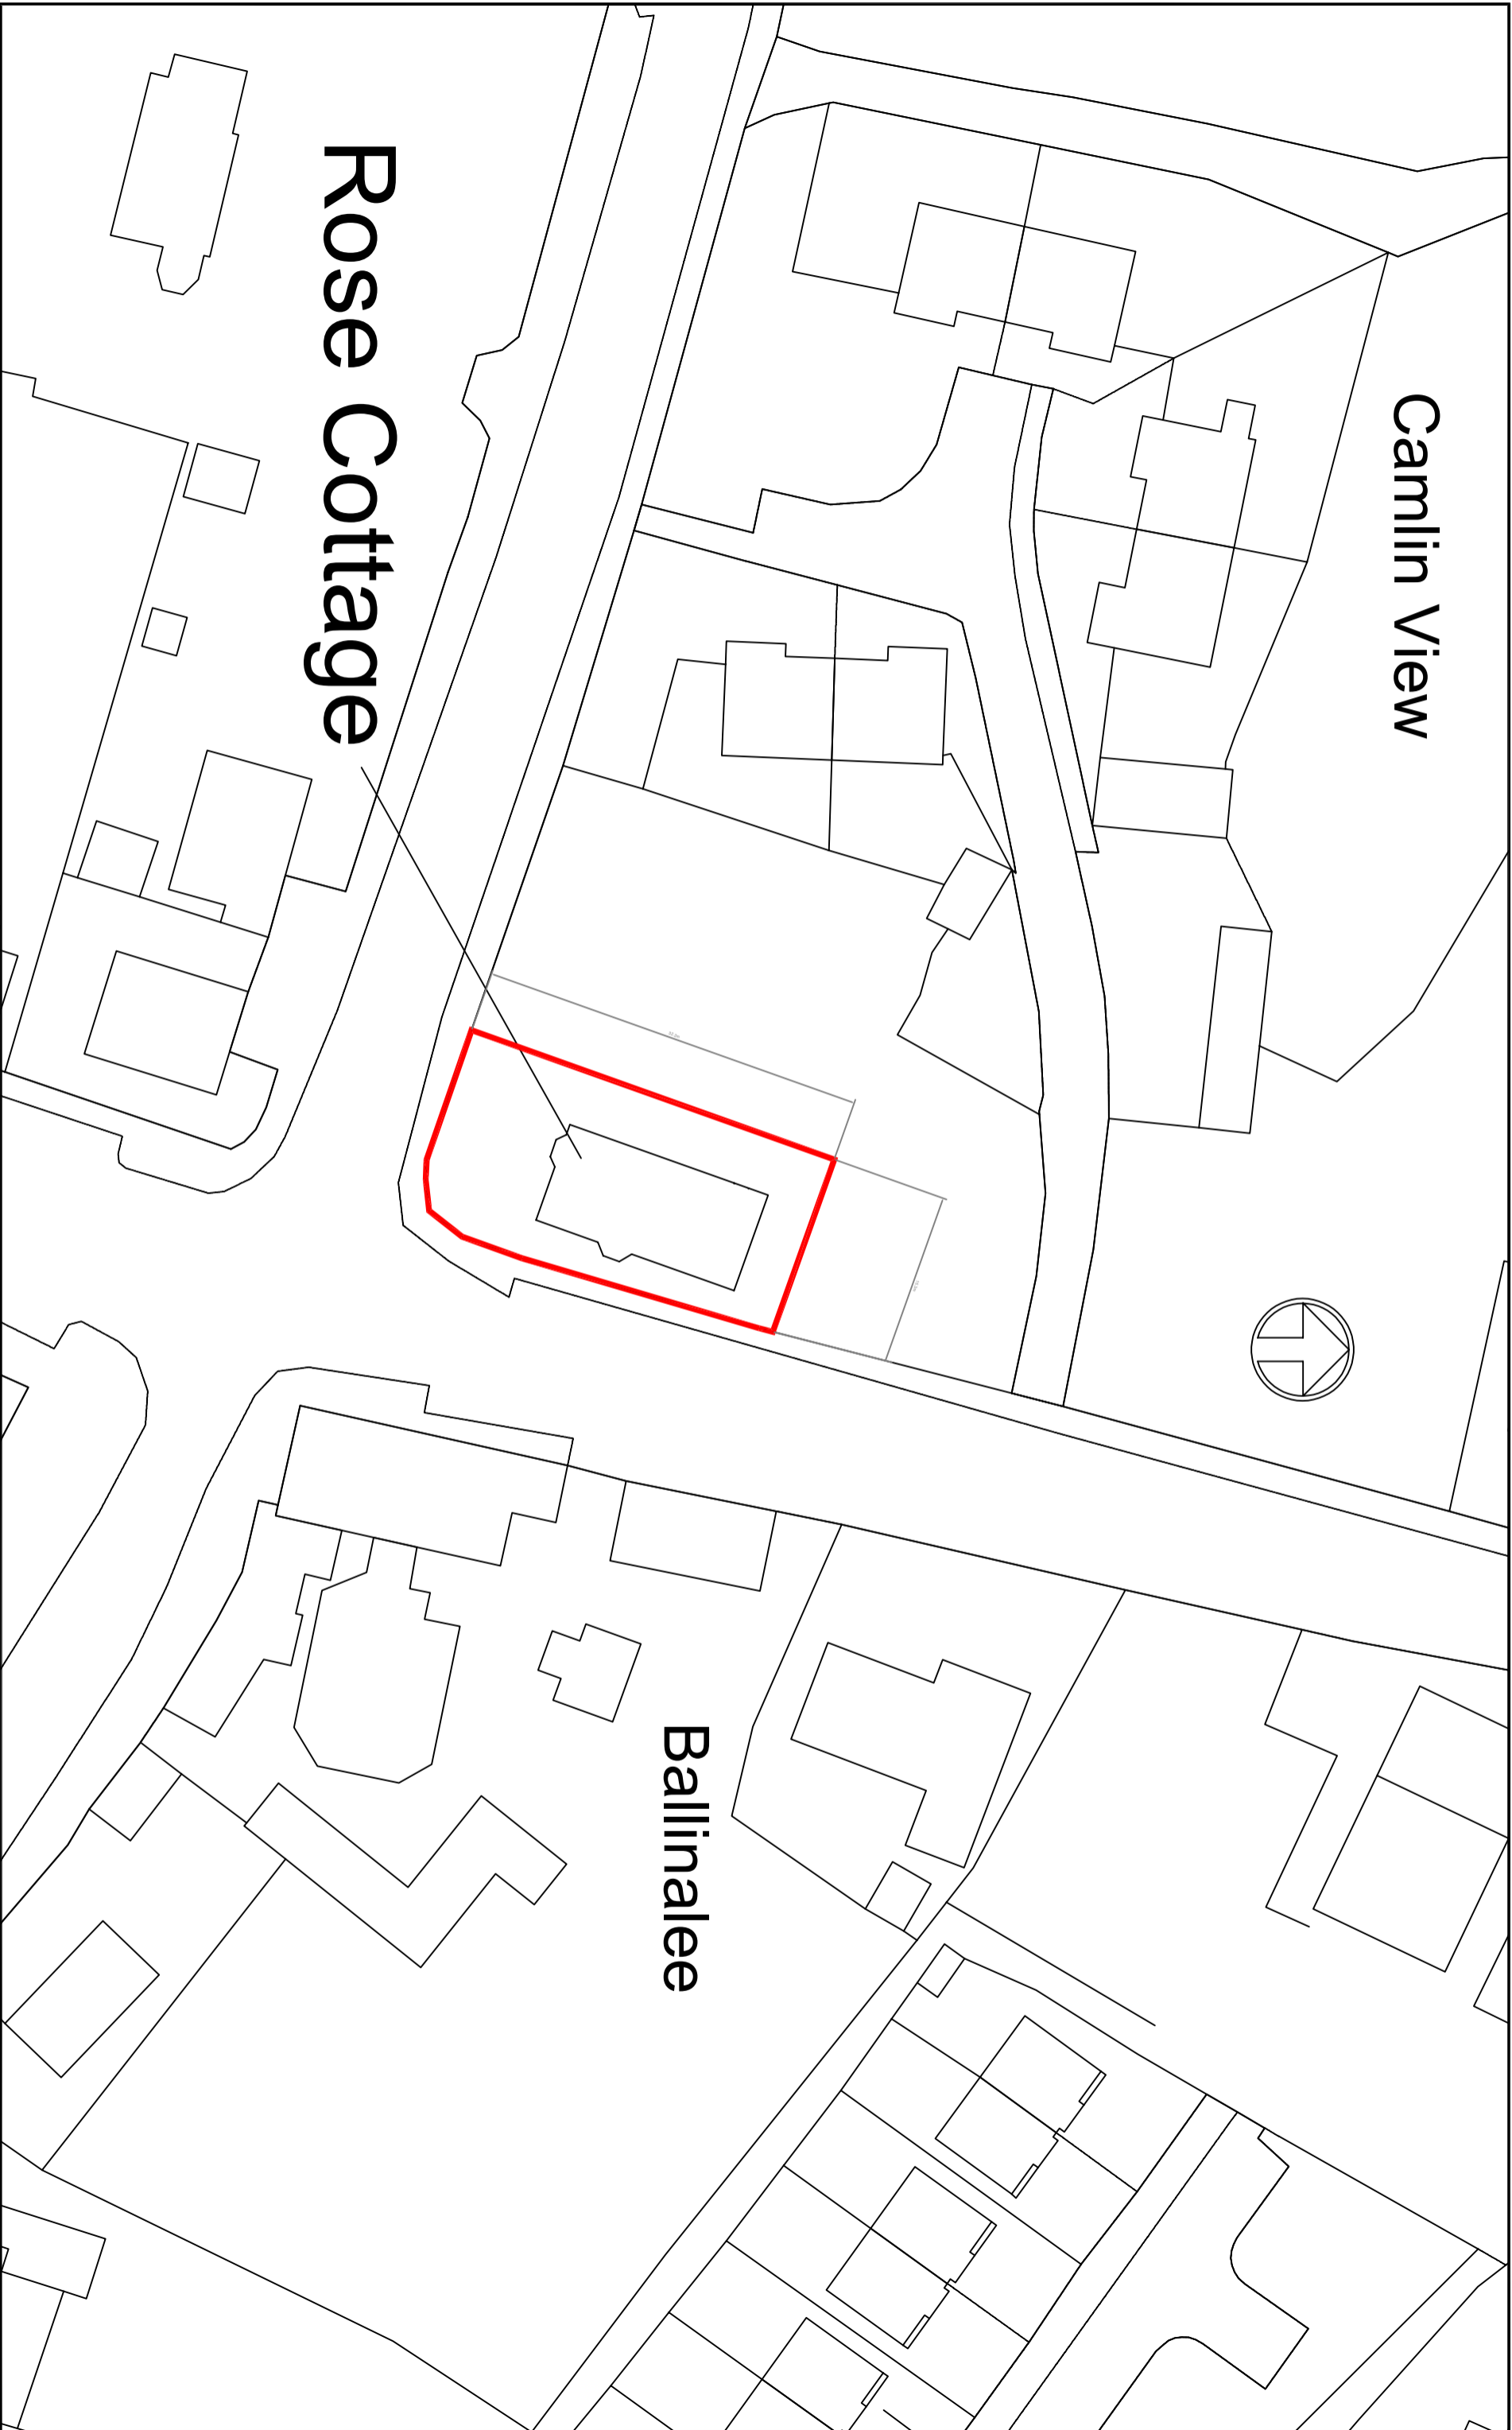

Camlin View

Rose Cottage

Ballinalee

COMHAIRLE CHONTAE LONGFOIRT

Songford County Council

Rose Cottage, Ballinalee

Site Layout

Drawing No:	2022/1/002	Revision:	A
Scale:	1:500 (@ A3)	Status:	Part VIII
Drawn by:	Terrie Hasler	Date:	23/03/2022