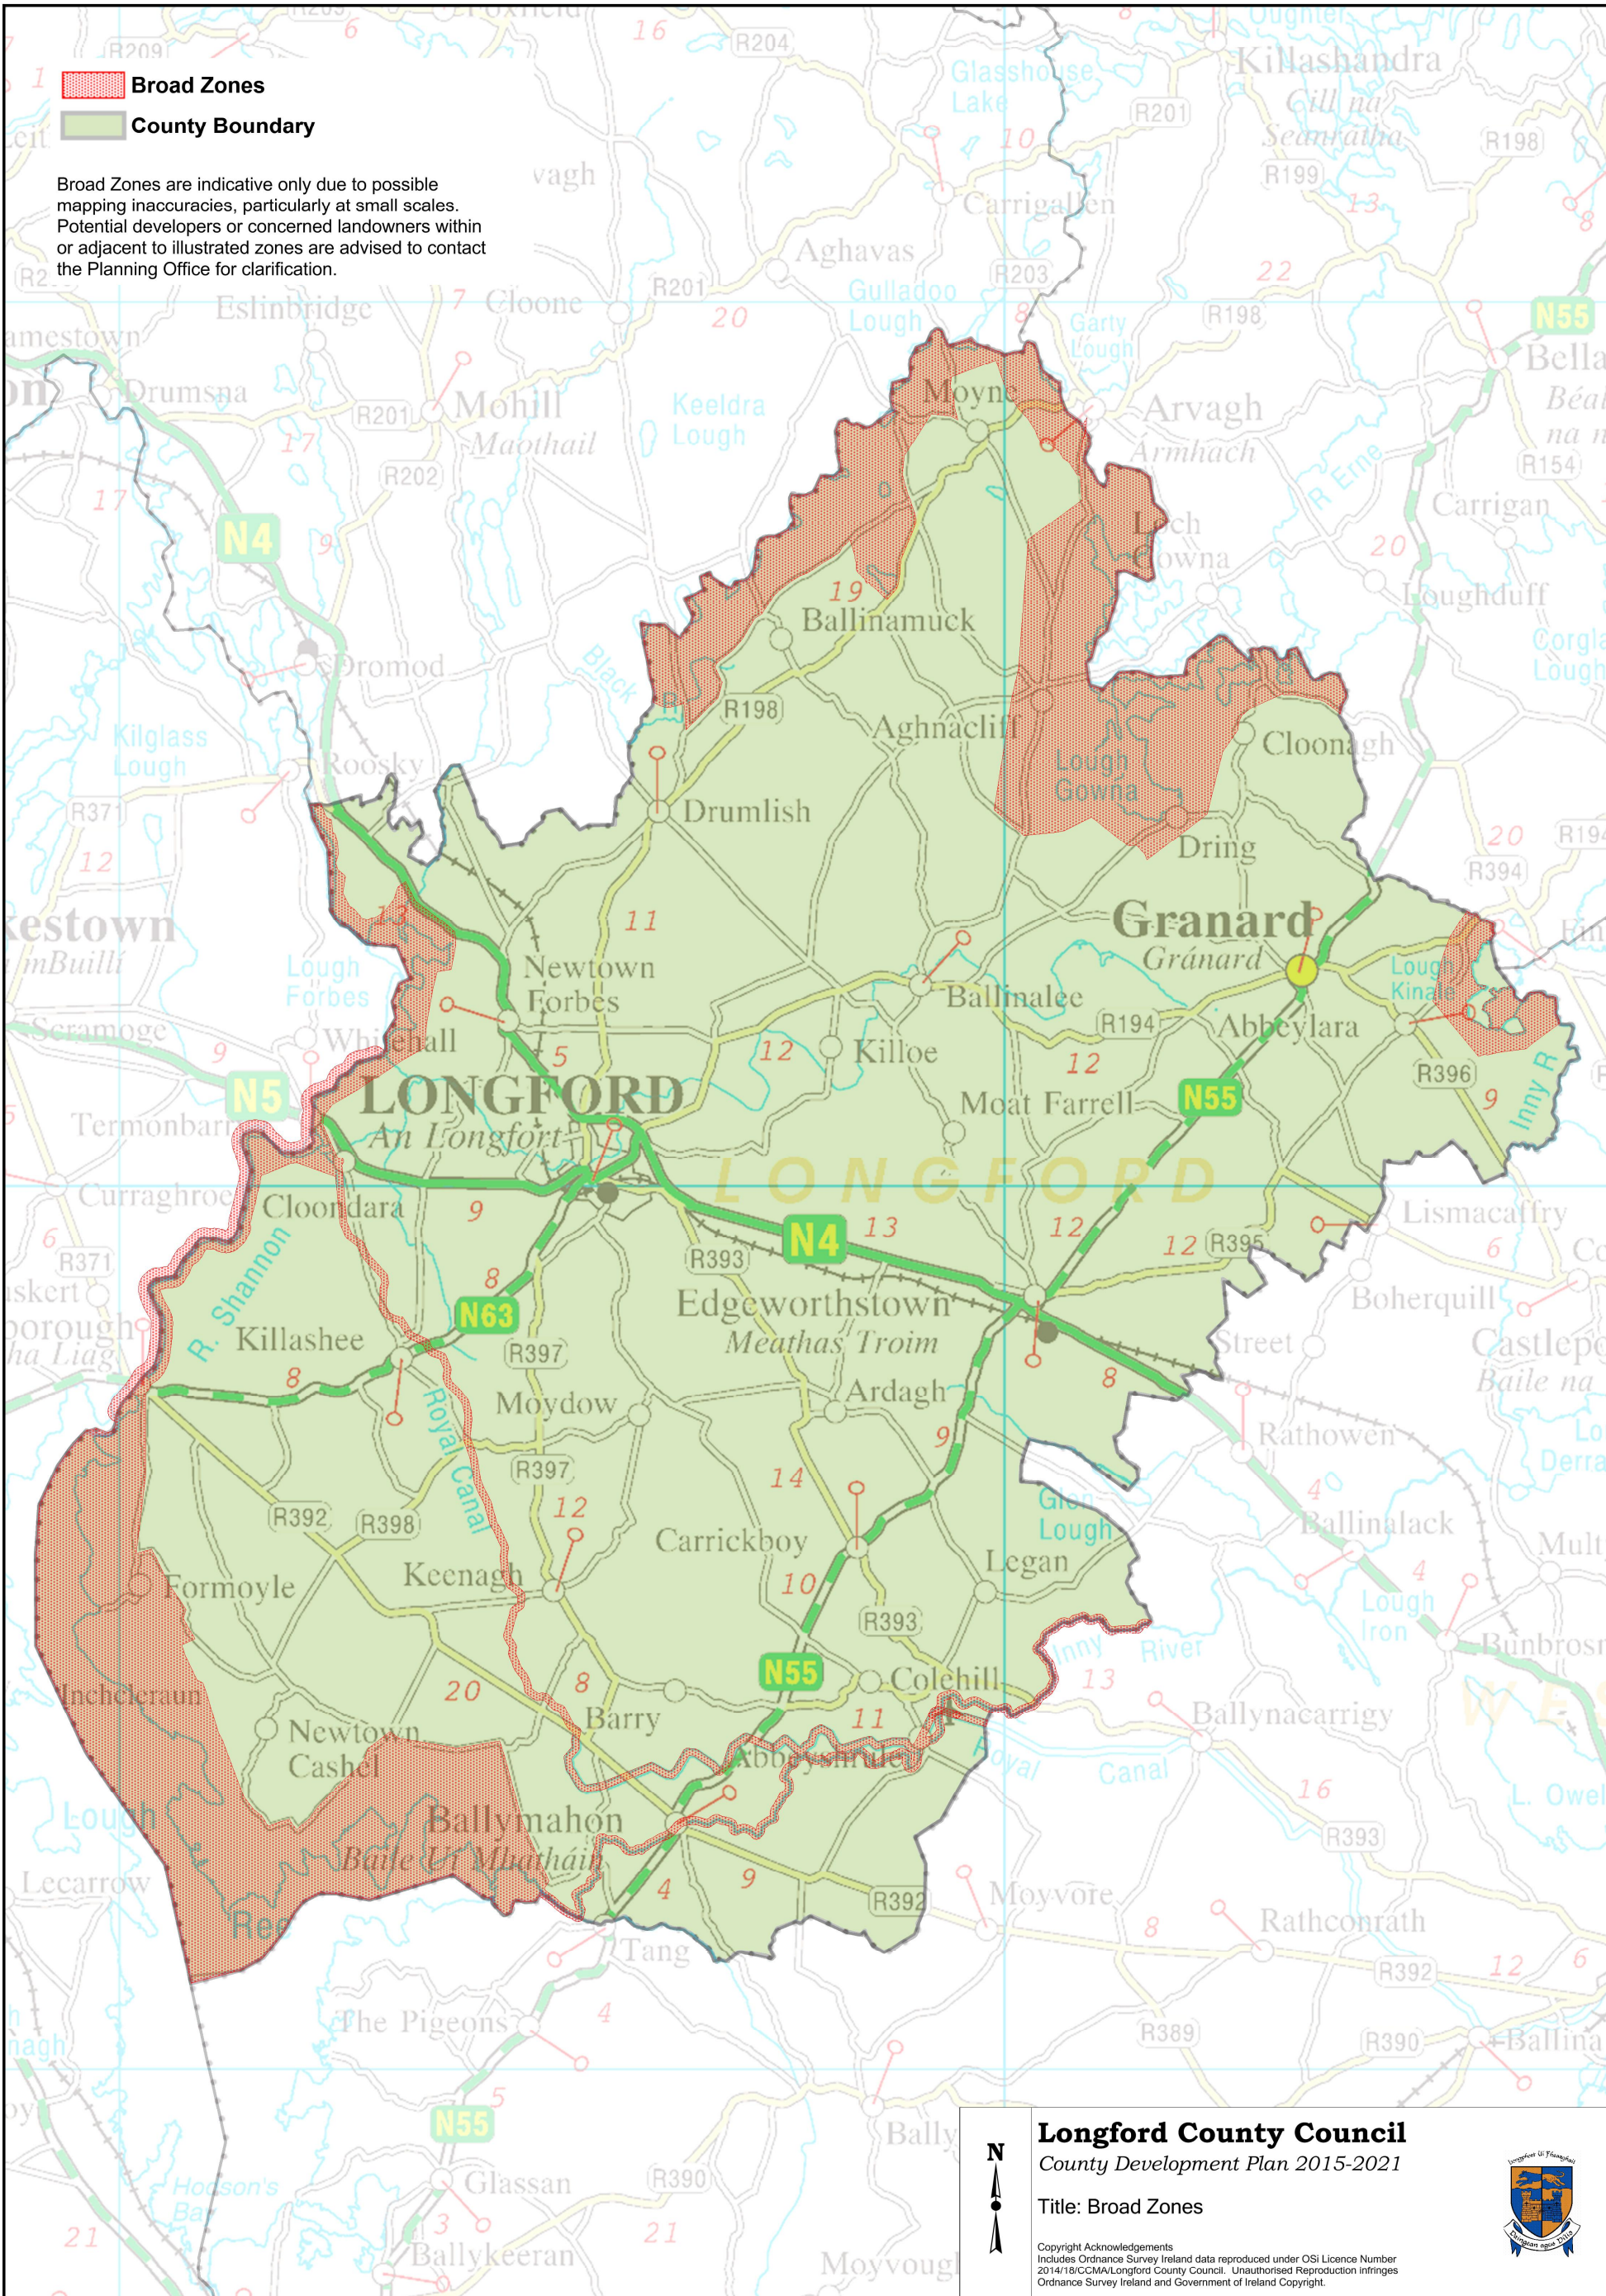

# Appendix 10: Broad Zones

---

**Broad Zones**  
**County Boundary**

Broad Zones are indicative only due to possible mapping inaccuracies, particularly at small scales. Potential developers or concerned landowners within or adjacent to illustrated zones are advised to contact the Planning Office for clarification.

**Longford County Council**  
 County Development Plan 2015-2021

Title: Broad Zones

Copyright Acknowledgements  
 Includes Ordnance Survey Ireland data reproduced under OSI Licence Number 2014/18/CGMA/Longford County Council. Unauthorised reproduction infringes Ordnance Survey Ireland and Government of Ireland Copyright.