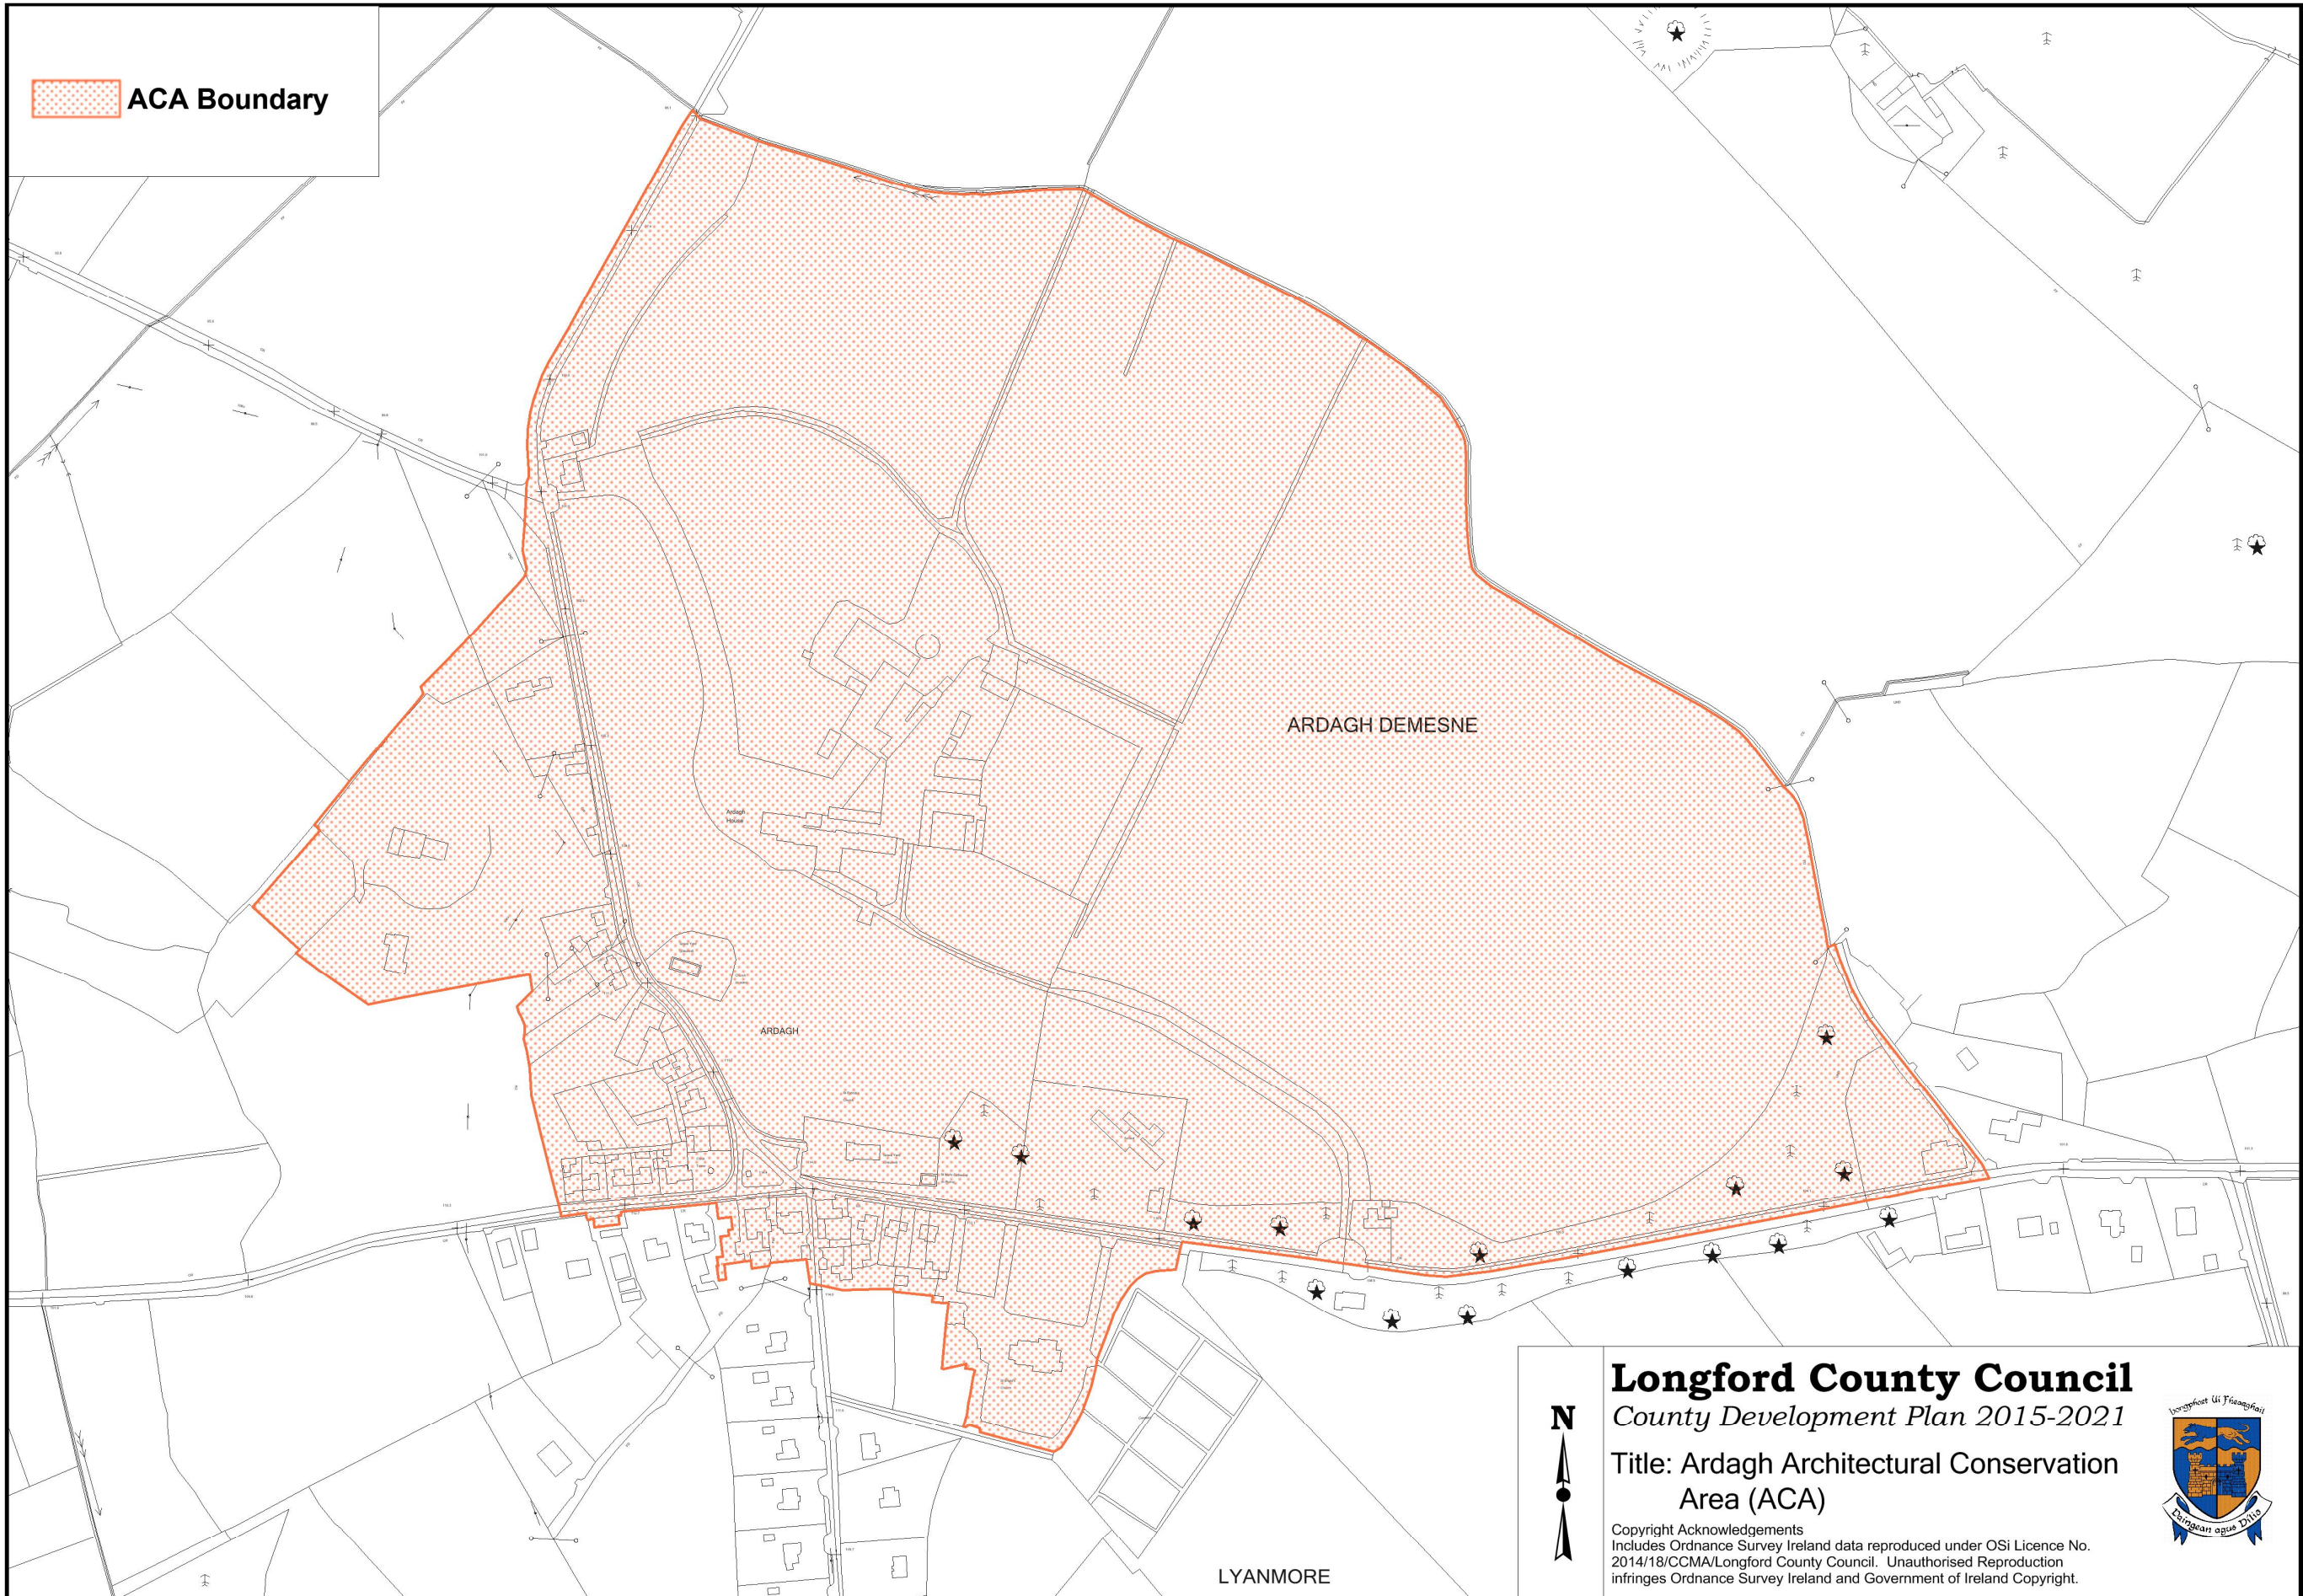

# Appendix 12: Ardagh ACA

---

 ACA Boundary

**Longford County Council**  
*County Development Plan 2015-2021*  
**Title: Ardagh Architectural Conservation Area (ACA)**

Copyright Acknowledgements  
Includes Ordnance Survey Ireland data reproduced under OSI Licence No. 2014/18/CCMA/Longford County Council. Unauthorised Reproduction infringes Ordnance Survey Ireland and Government of Ireland Copyright.

LYANMORE