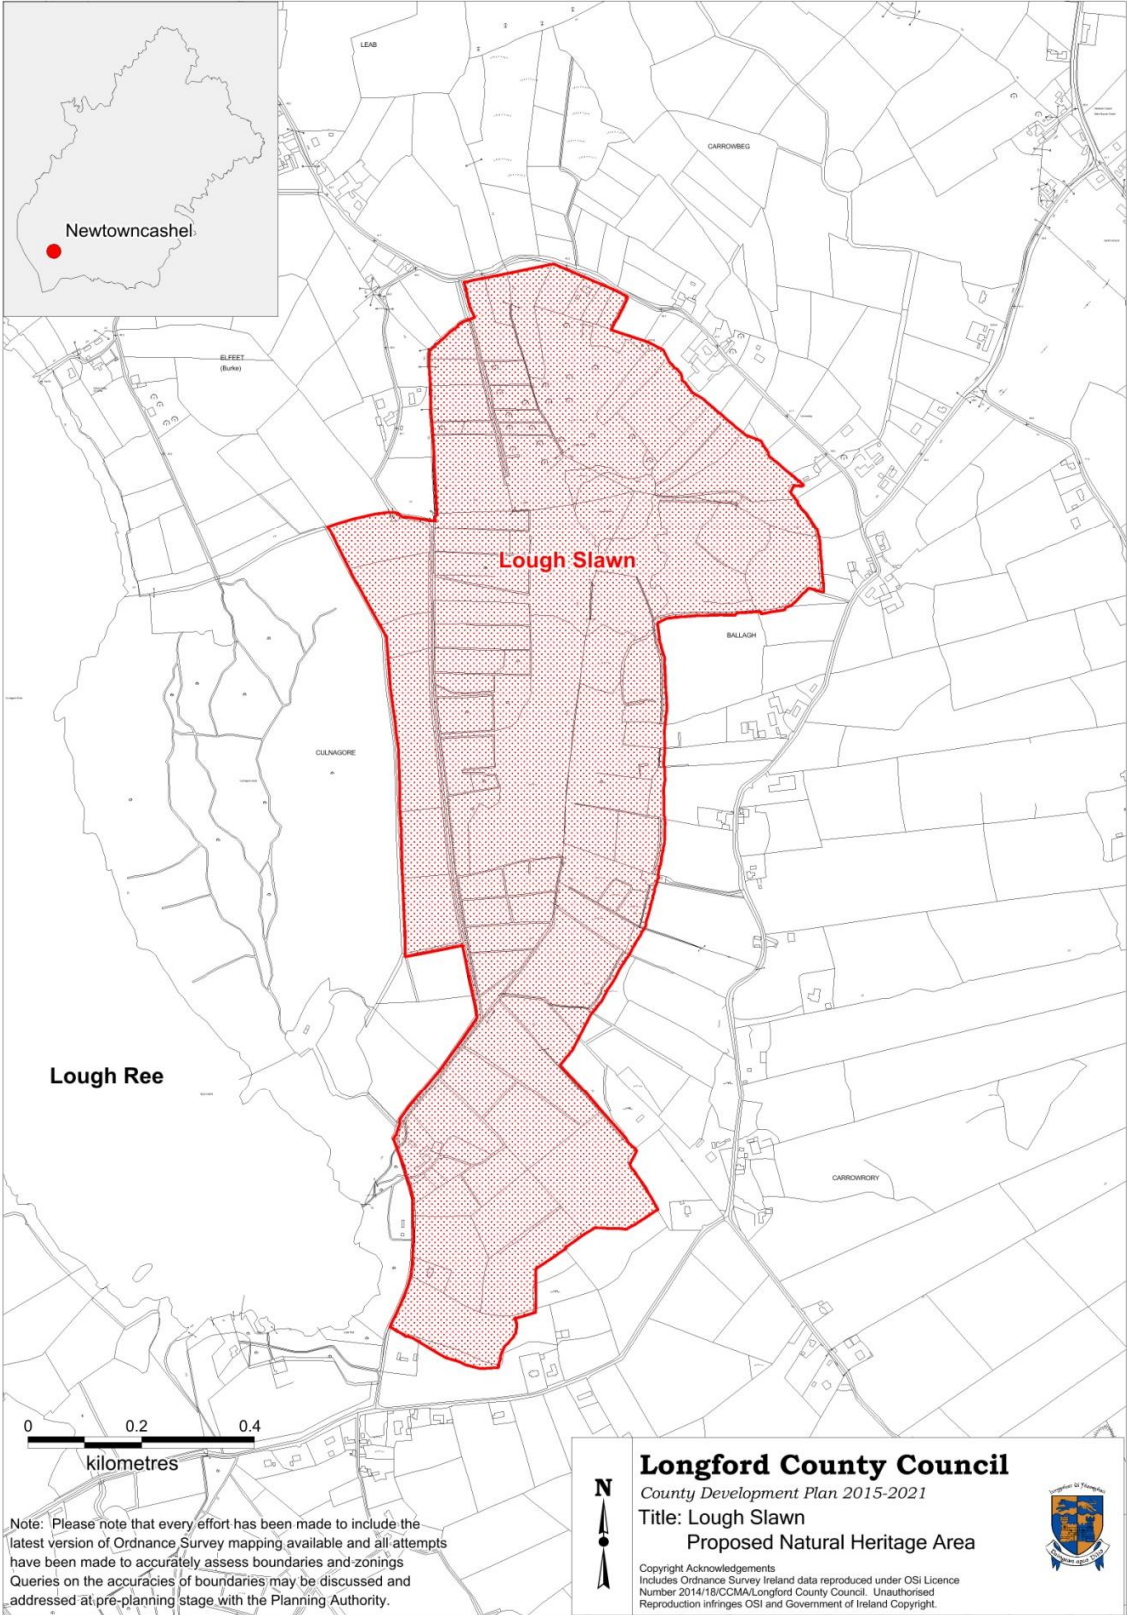

Note: Please note that every effort has been made to include the latest version of Ordnance Survey mapping available and all attempts have been made to accurately assess boundaries and zonings. Queries on the accuracies of boundaries may be discussed and addressed at pre-planning stage with the Planning Authority.

Longford County Council

County Development Plan 2015-2021

Title: Lough Slawn
Proposed Natural Heritage Area