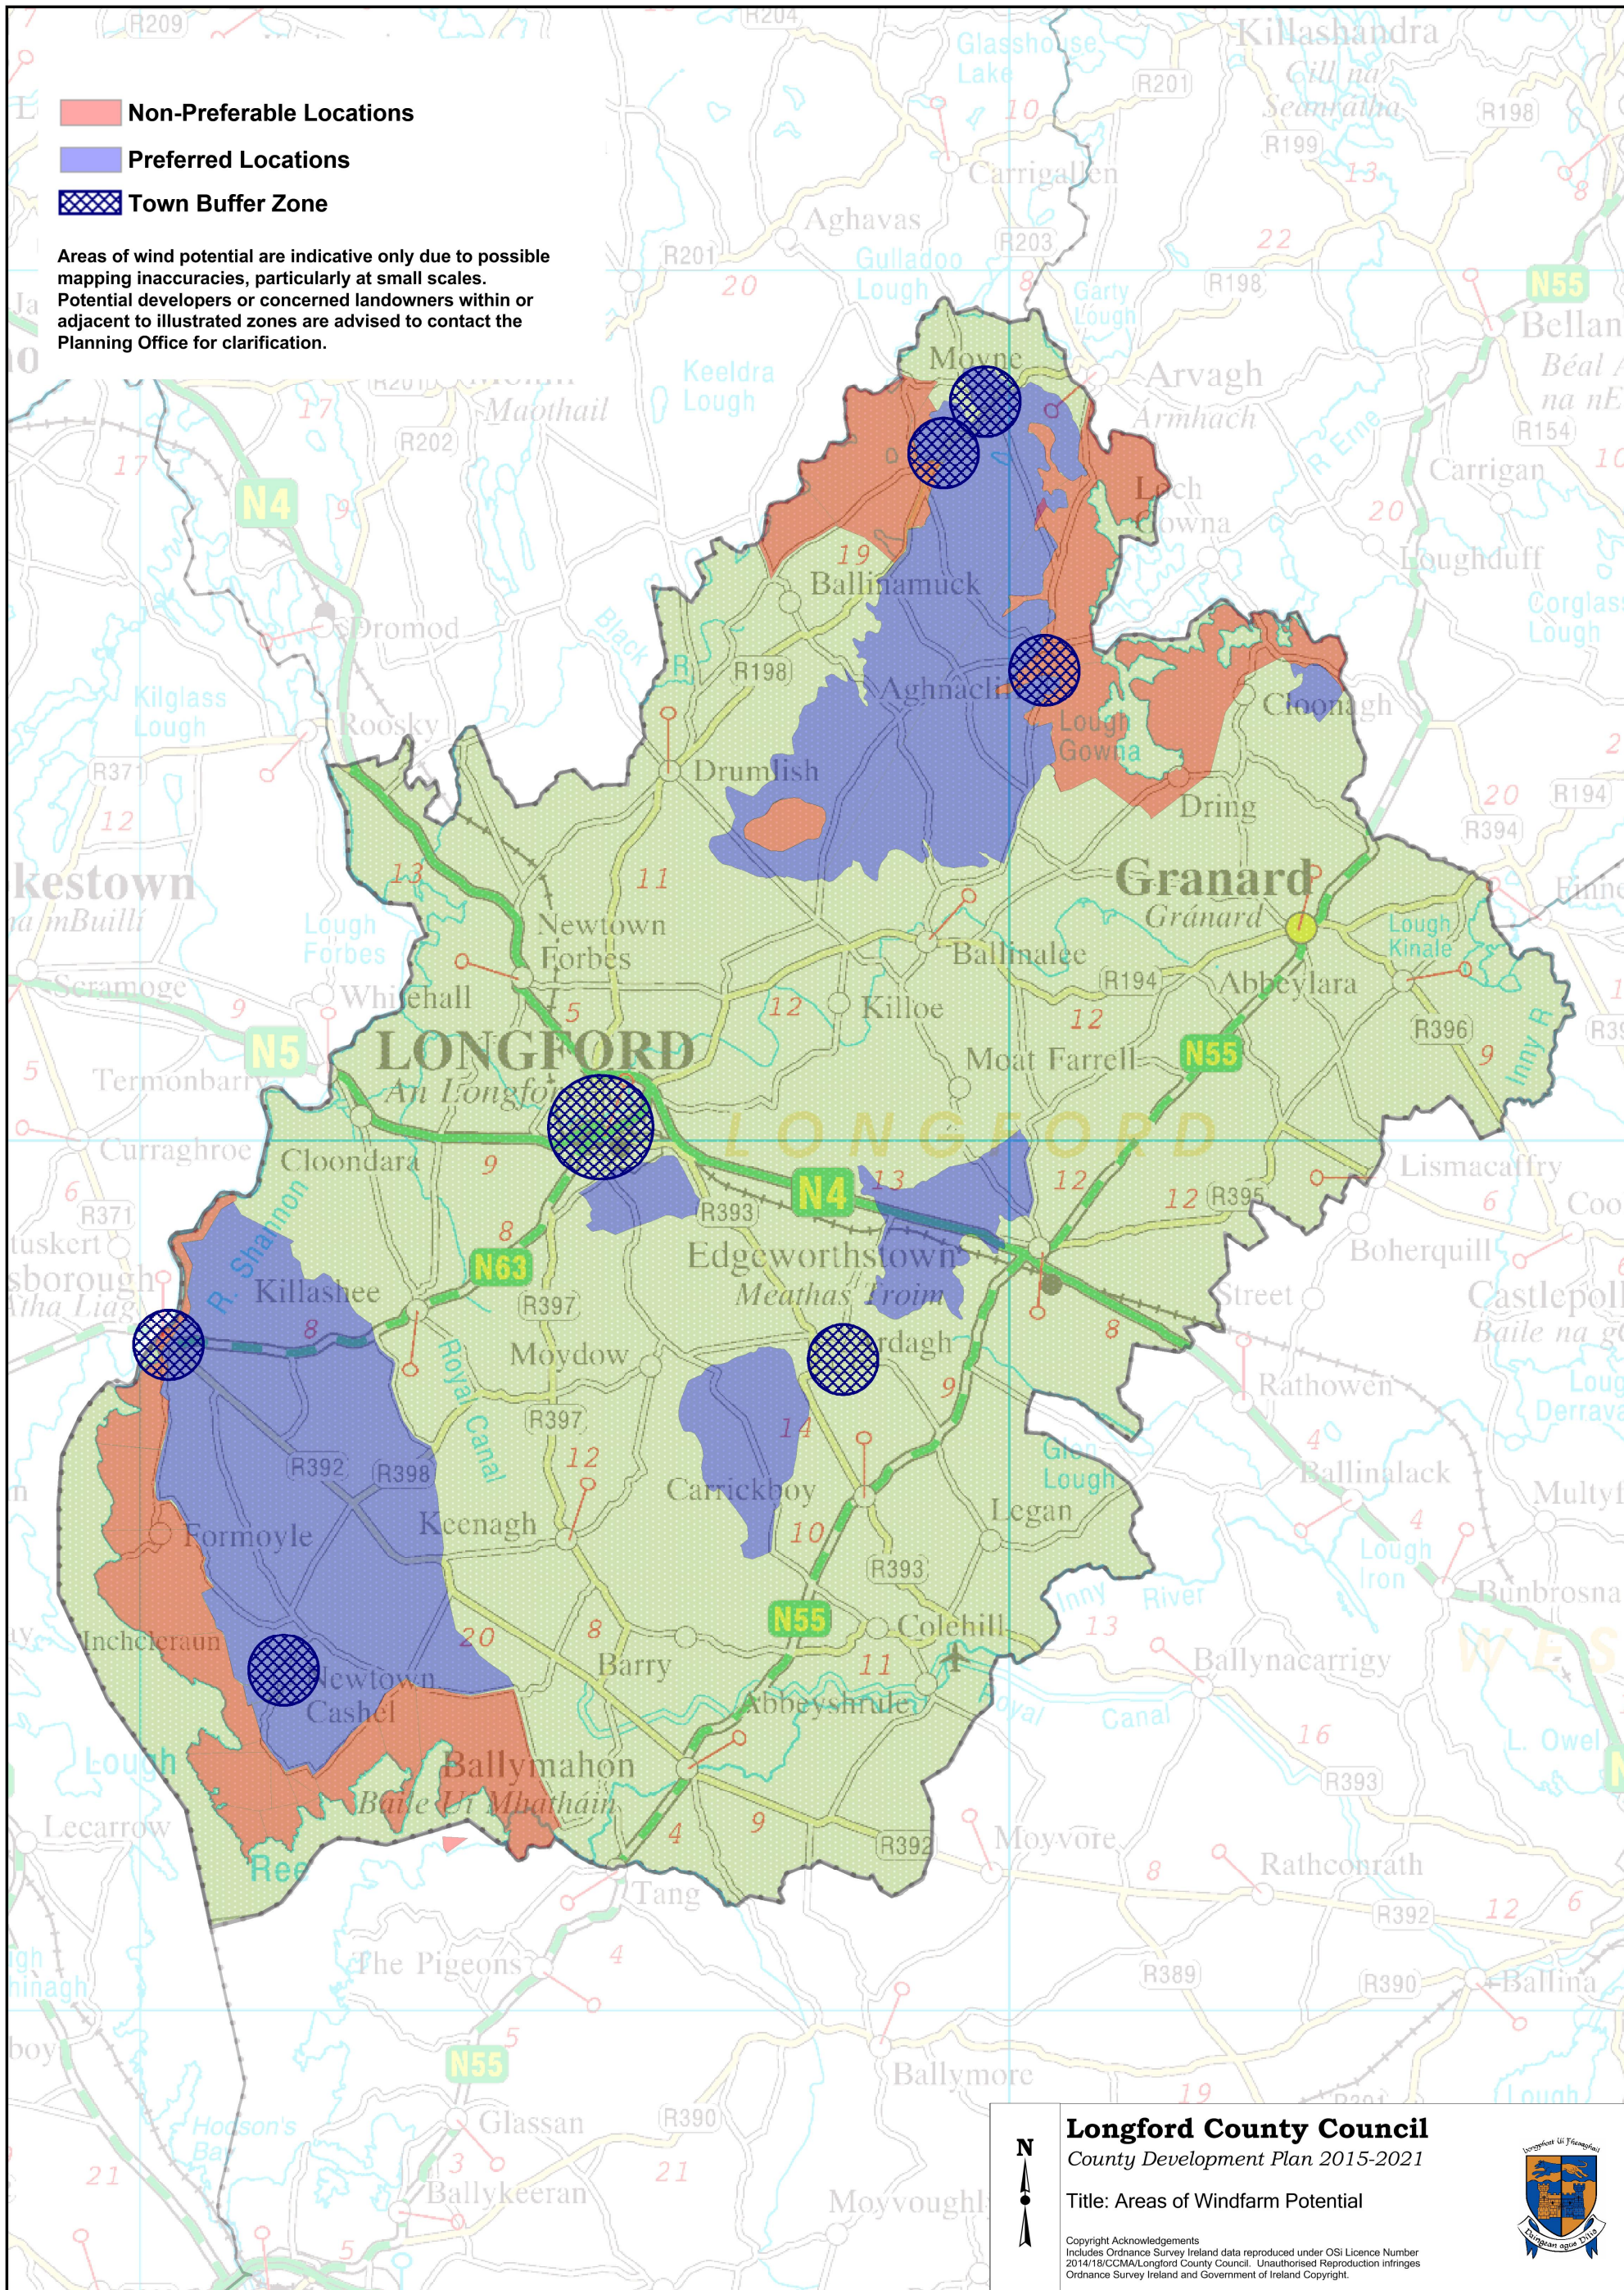

Appendix 5: Areas of Windfarm Potential

- Non-Preferable Locations
- Preferred Locations
- Town Buffer Zone

Areas of wind potential are indicative only due to possible mapping inaccuracies, particularly at small scales. Potential developers or concerned landowners within or adjacent to illustrated zones are advised to contact the Planning Office for clarification.

Longford County Council
County Development Plan 2015-2021

Title: Areas of Windfarm Potential

Copyright Acknowledgements
Includes Ordnance Survey Ireland data reproduced under OSI Licence Number 2014/18/CCMA/Longford County Council. Unauthorised reproduction infringes Ordnance Survey Ireland and Government of Ireland Copyright.