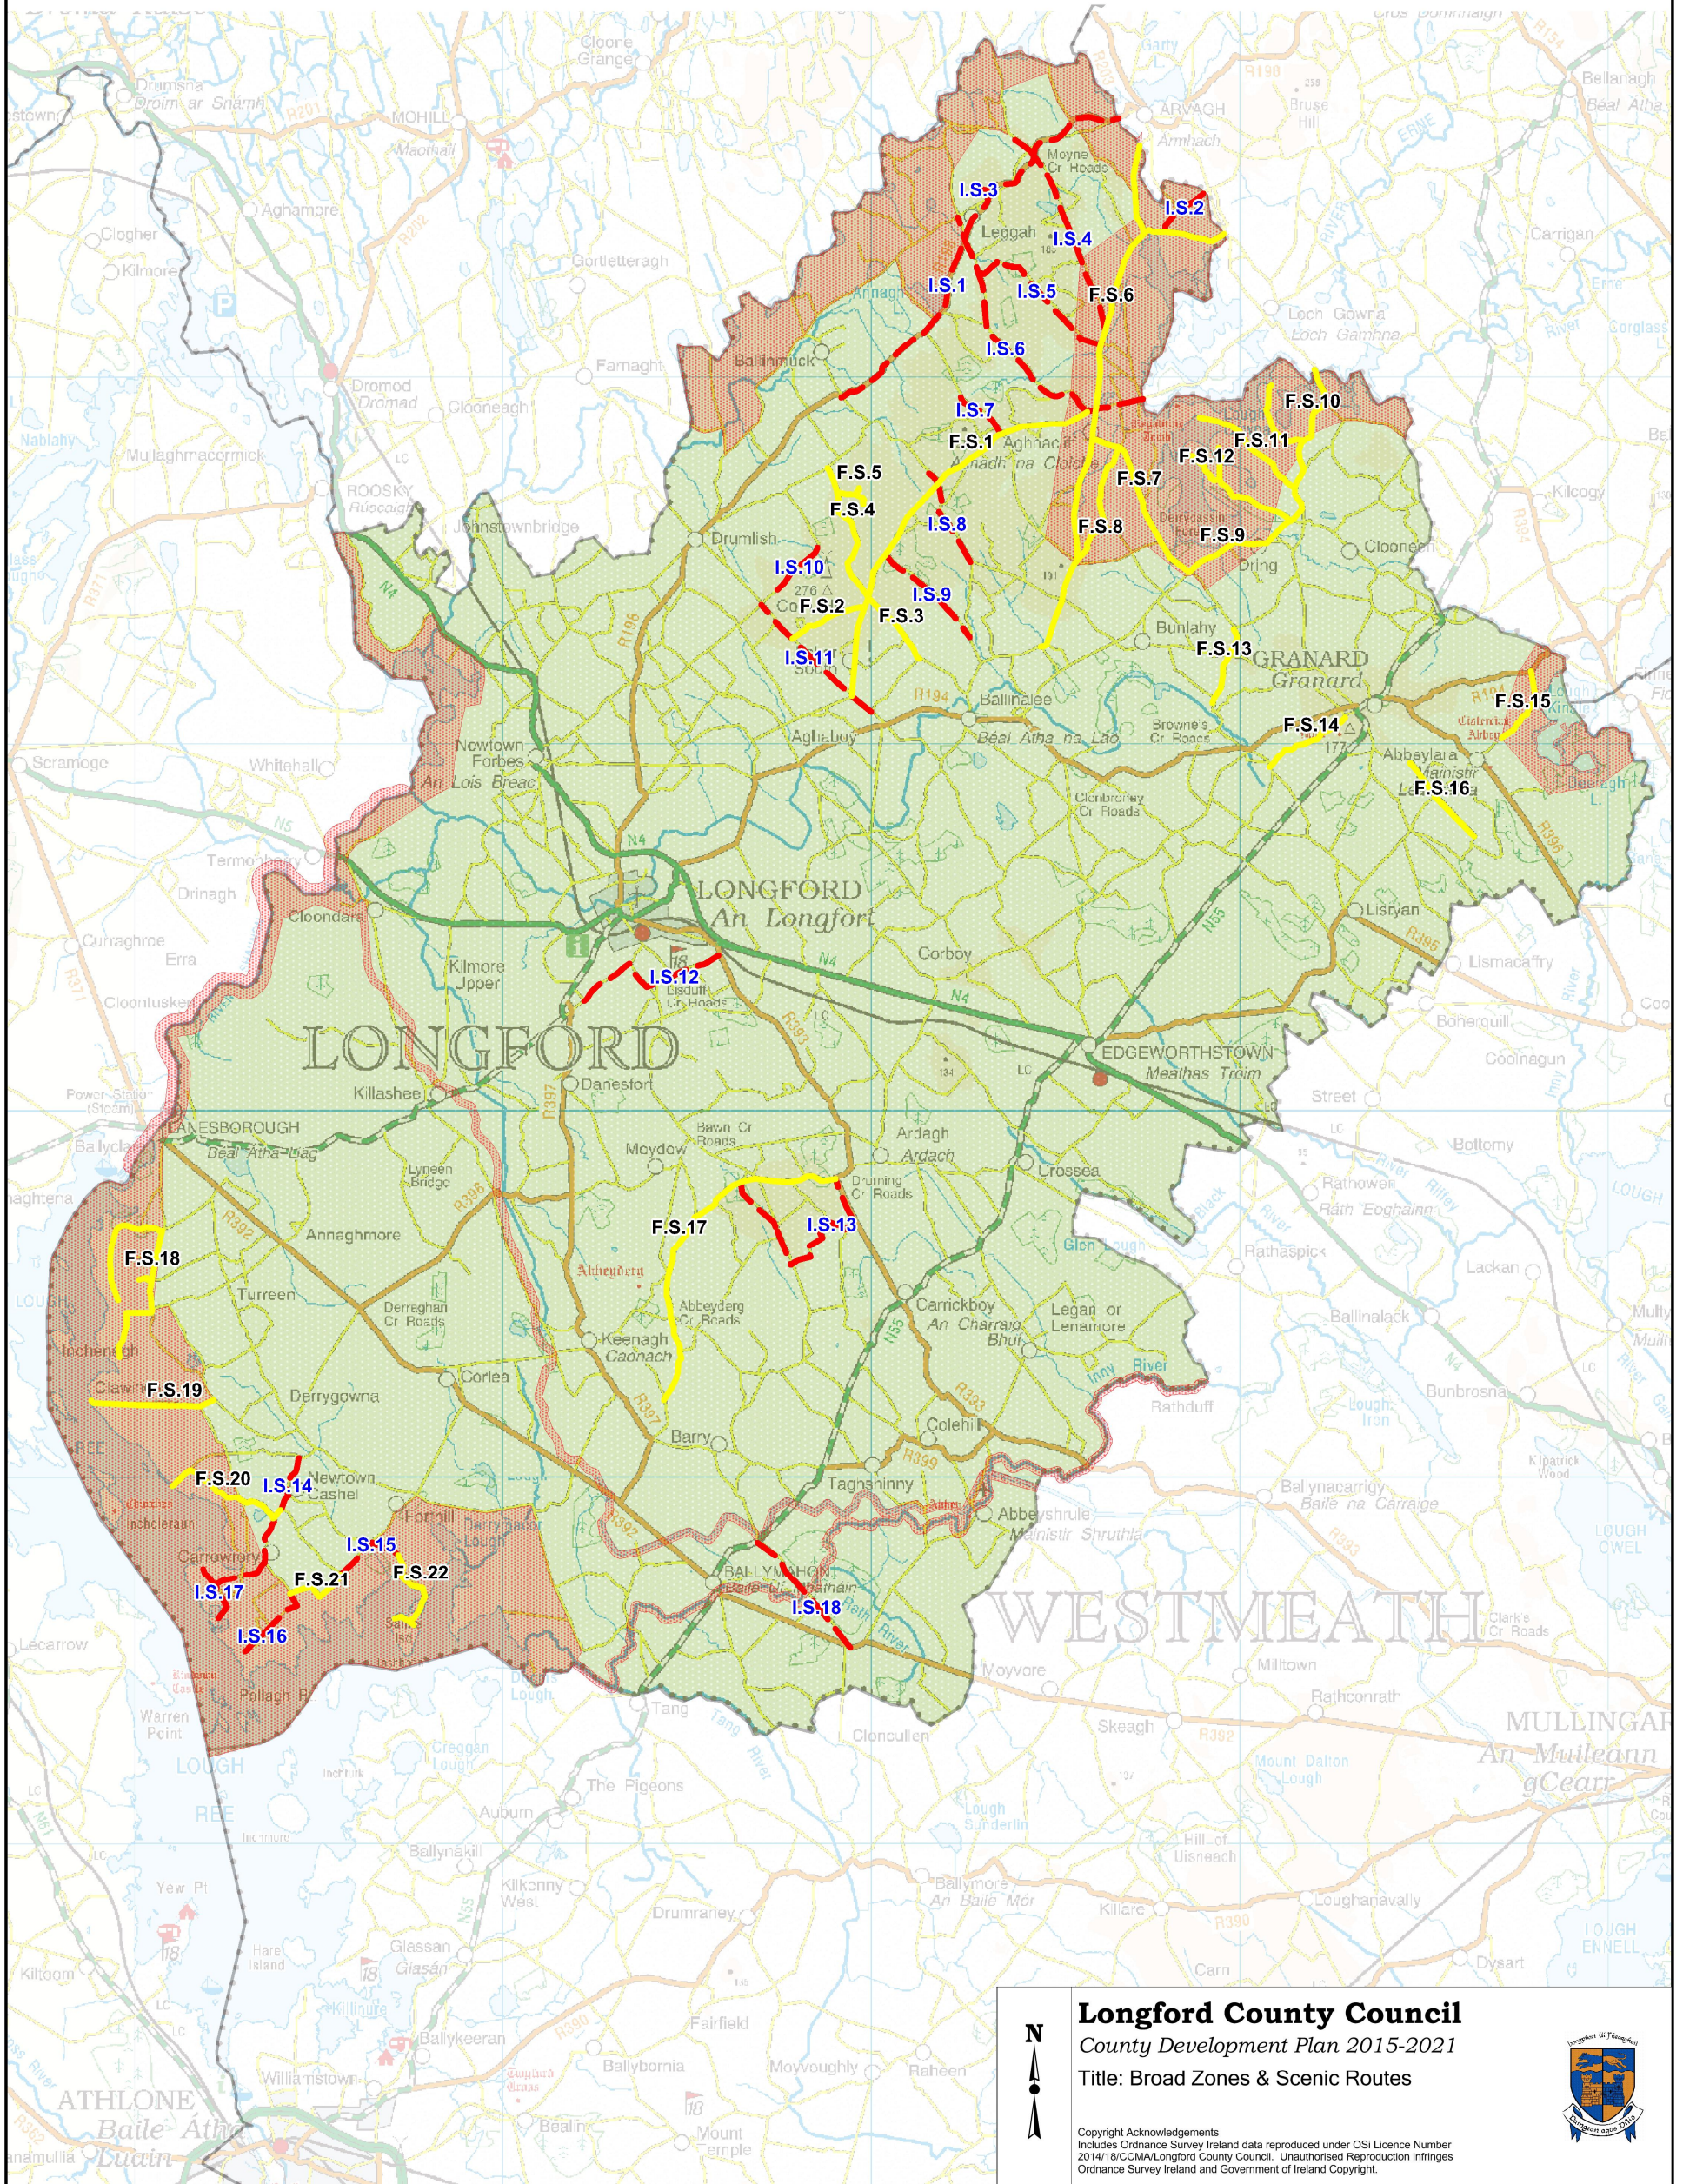

- --- Intermittent Views I.S.1 - I.S.18
- --- Full Views F.S.1 - F.S.22
- Broad Zones

Broad Zones are indicative only due to possible mapping inaccuracies, particularly at small scales. Potential developers or concerned landowners within or adjacent to illustrated zones are advised to contact the Planning Office for clarification.

Longford County Council
County Development Plan 2015-2021
Title: Broad Zones & Scenic Routes