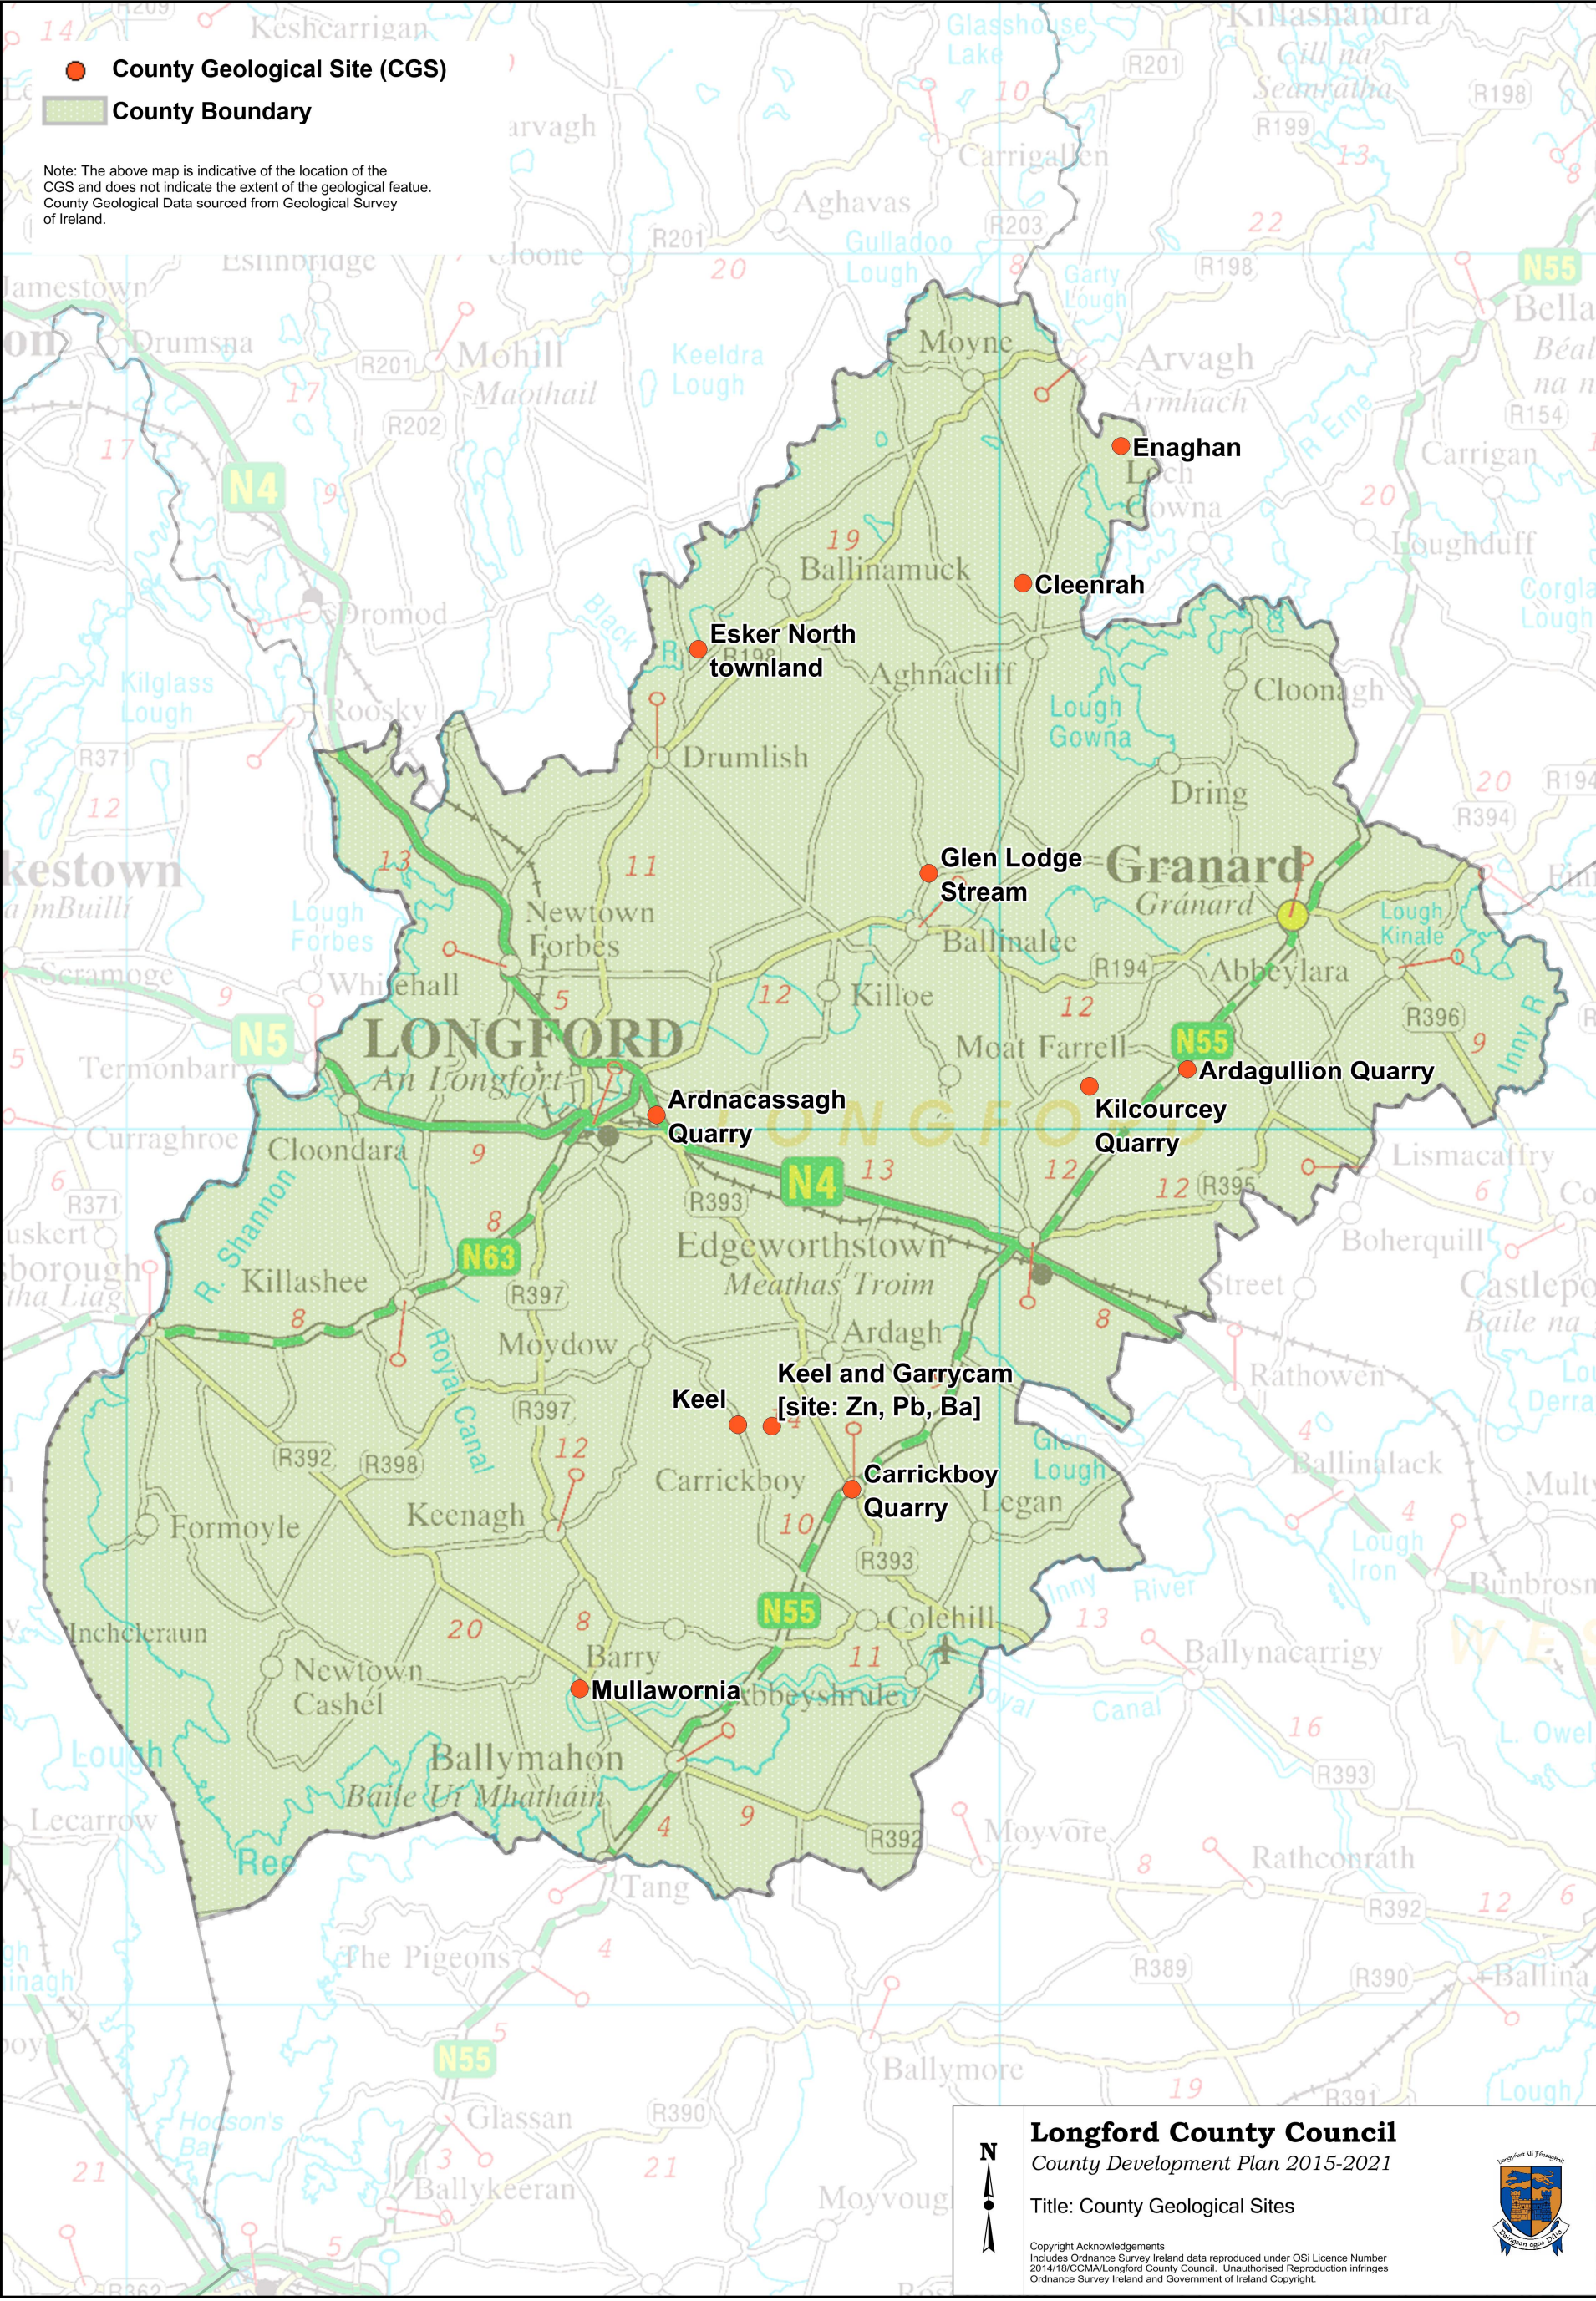

- County Geological Site (CGS)
- County Boundary

Note: The above map is indicative of the location of the CGS and does not indicate the extent of the geological feature. County Geological Data sourced from Geological Survey of Ireland.

Longford County Council
County Development Plan 2015-2021

Title: County Geological Sites