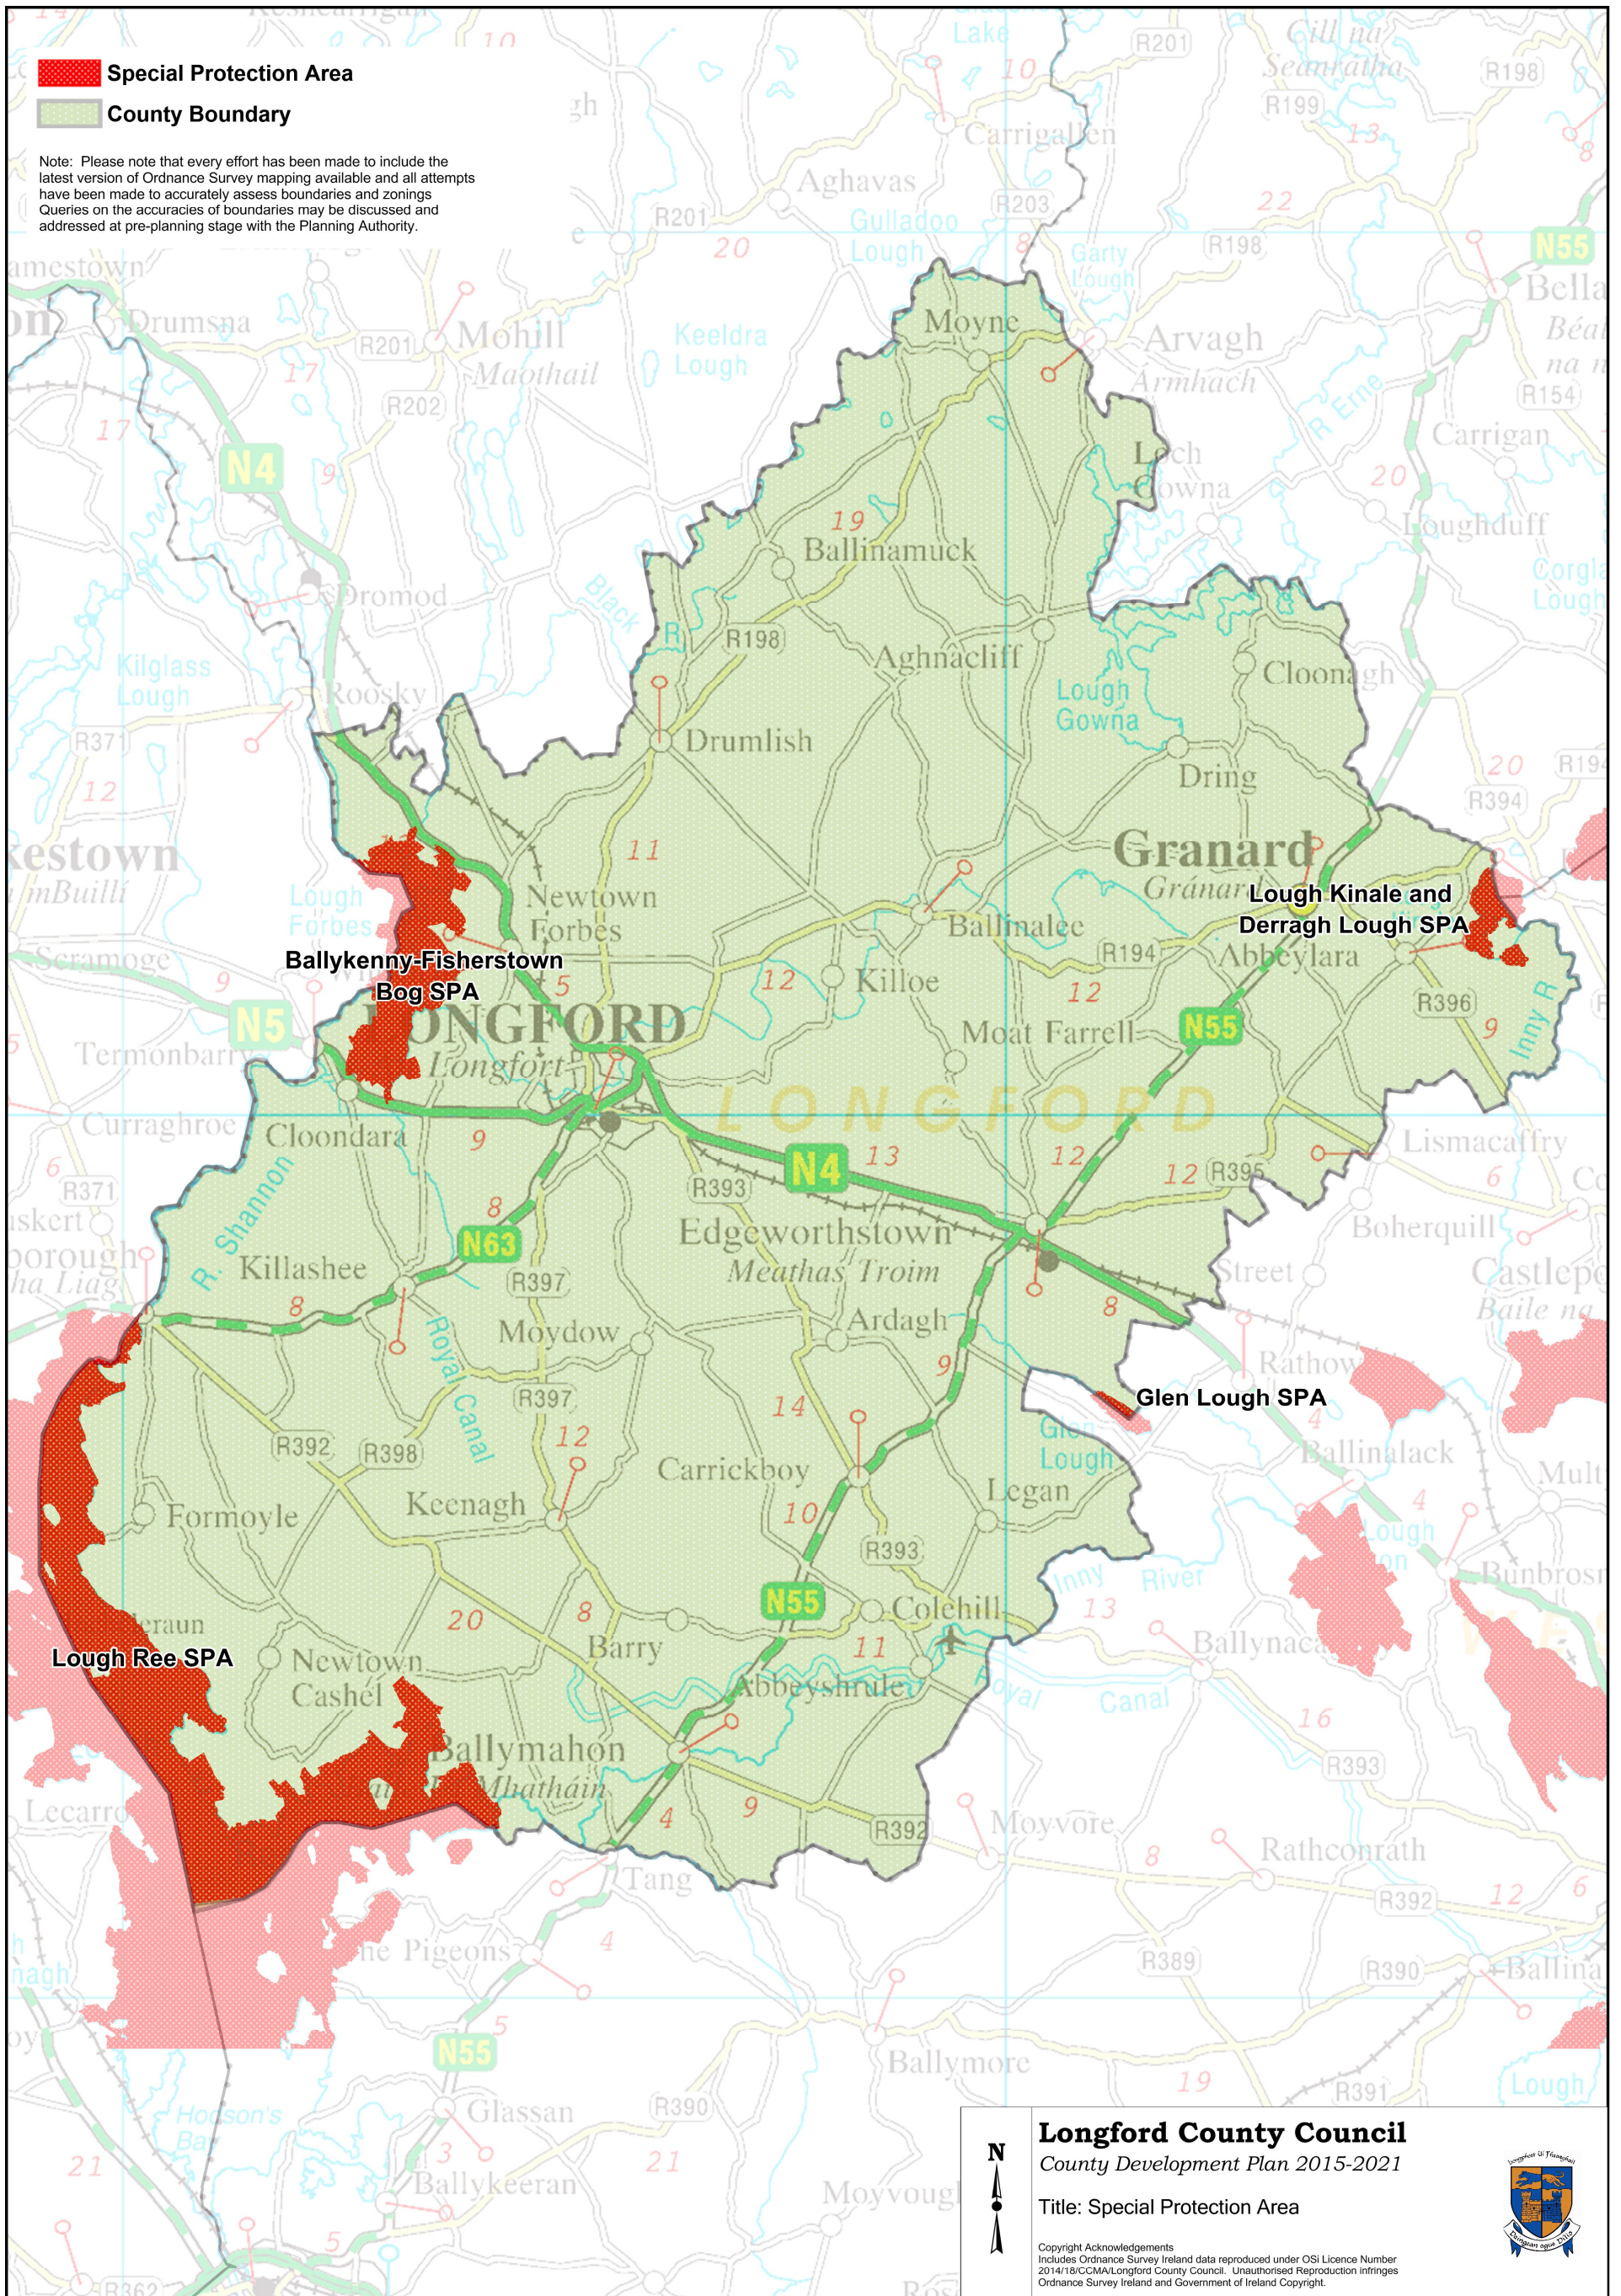

- **Special Protection Area**
- **County Boundary**

Note: Please note that every effort has been made to include the latest version of Ordnance Survey mapping available and all attempts have been made to accurately assess boundaries and zonings. Queries on the accuracies of boundaries may be discussed and addressed at pre-planning stage with the Planning Authority.

Longford County Council
County Development Plan 2015-2021

Title: Special Protection Area