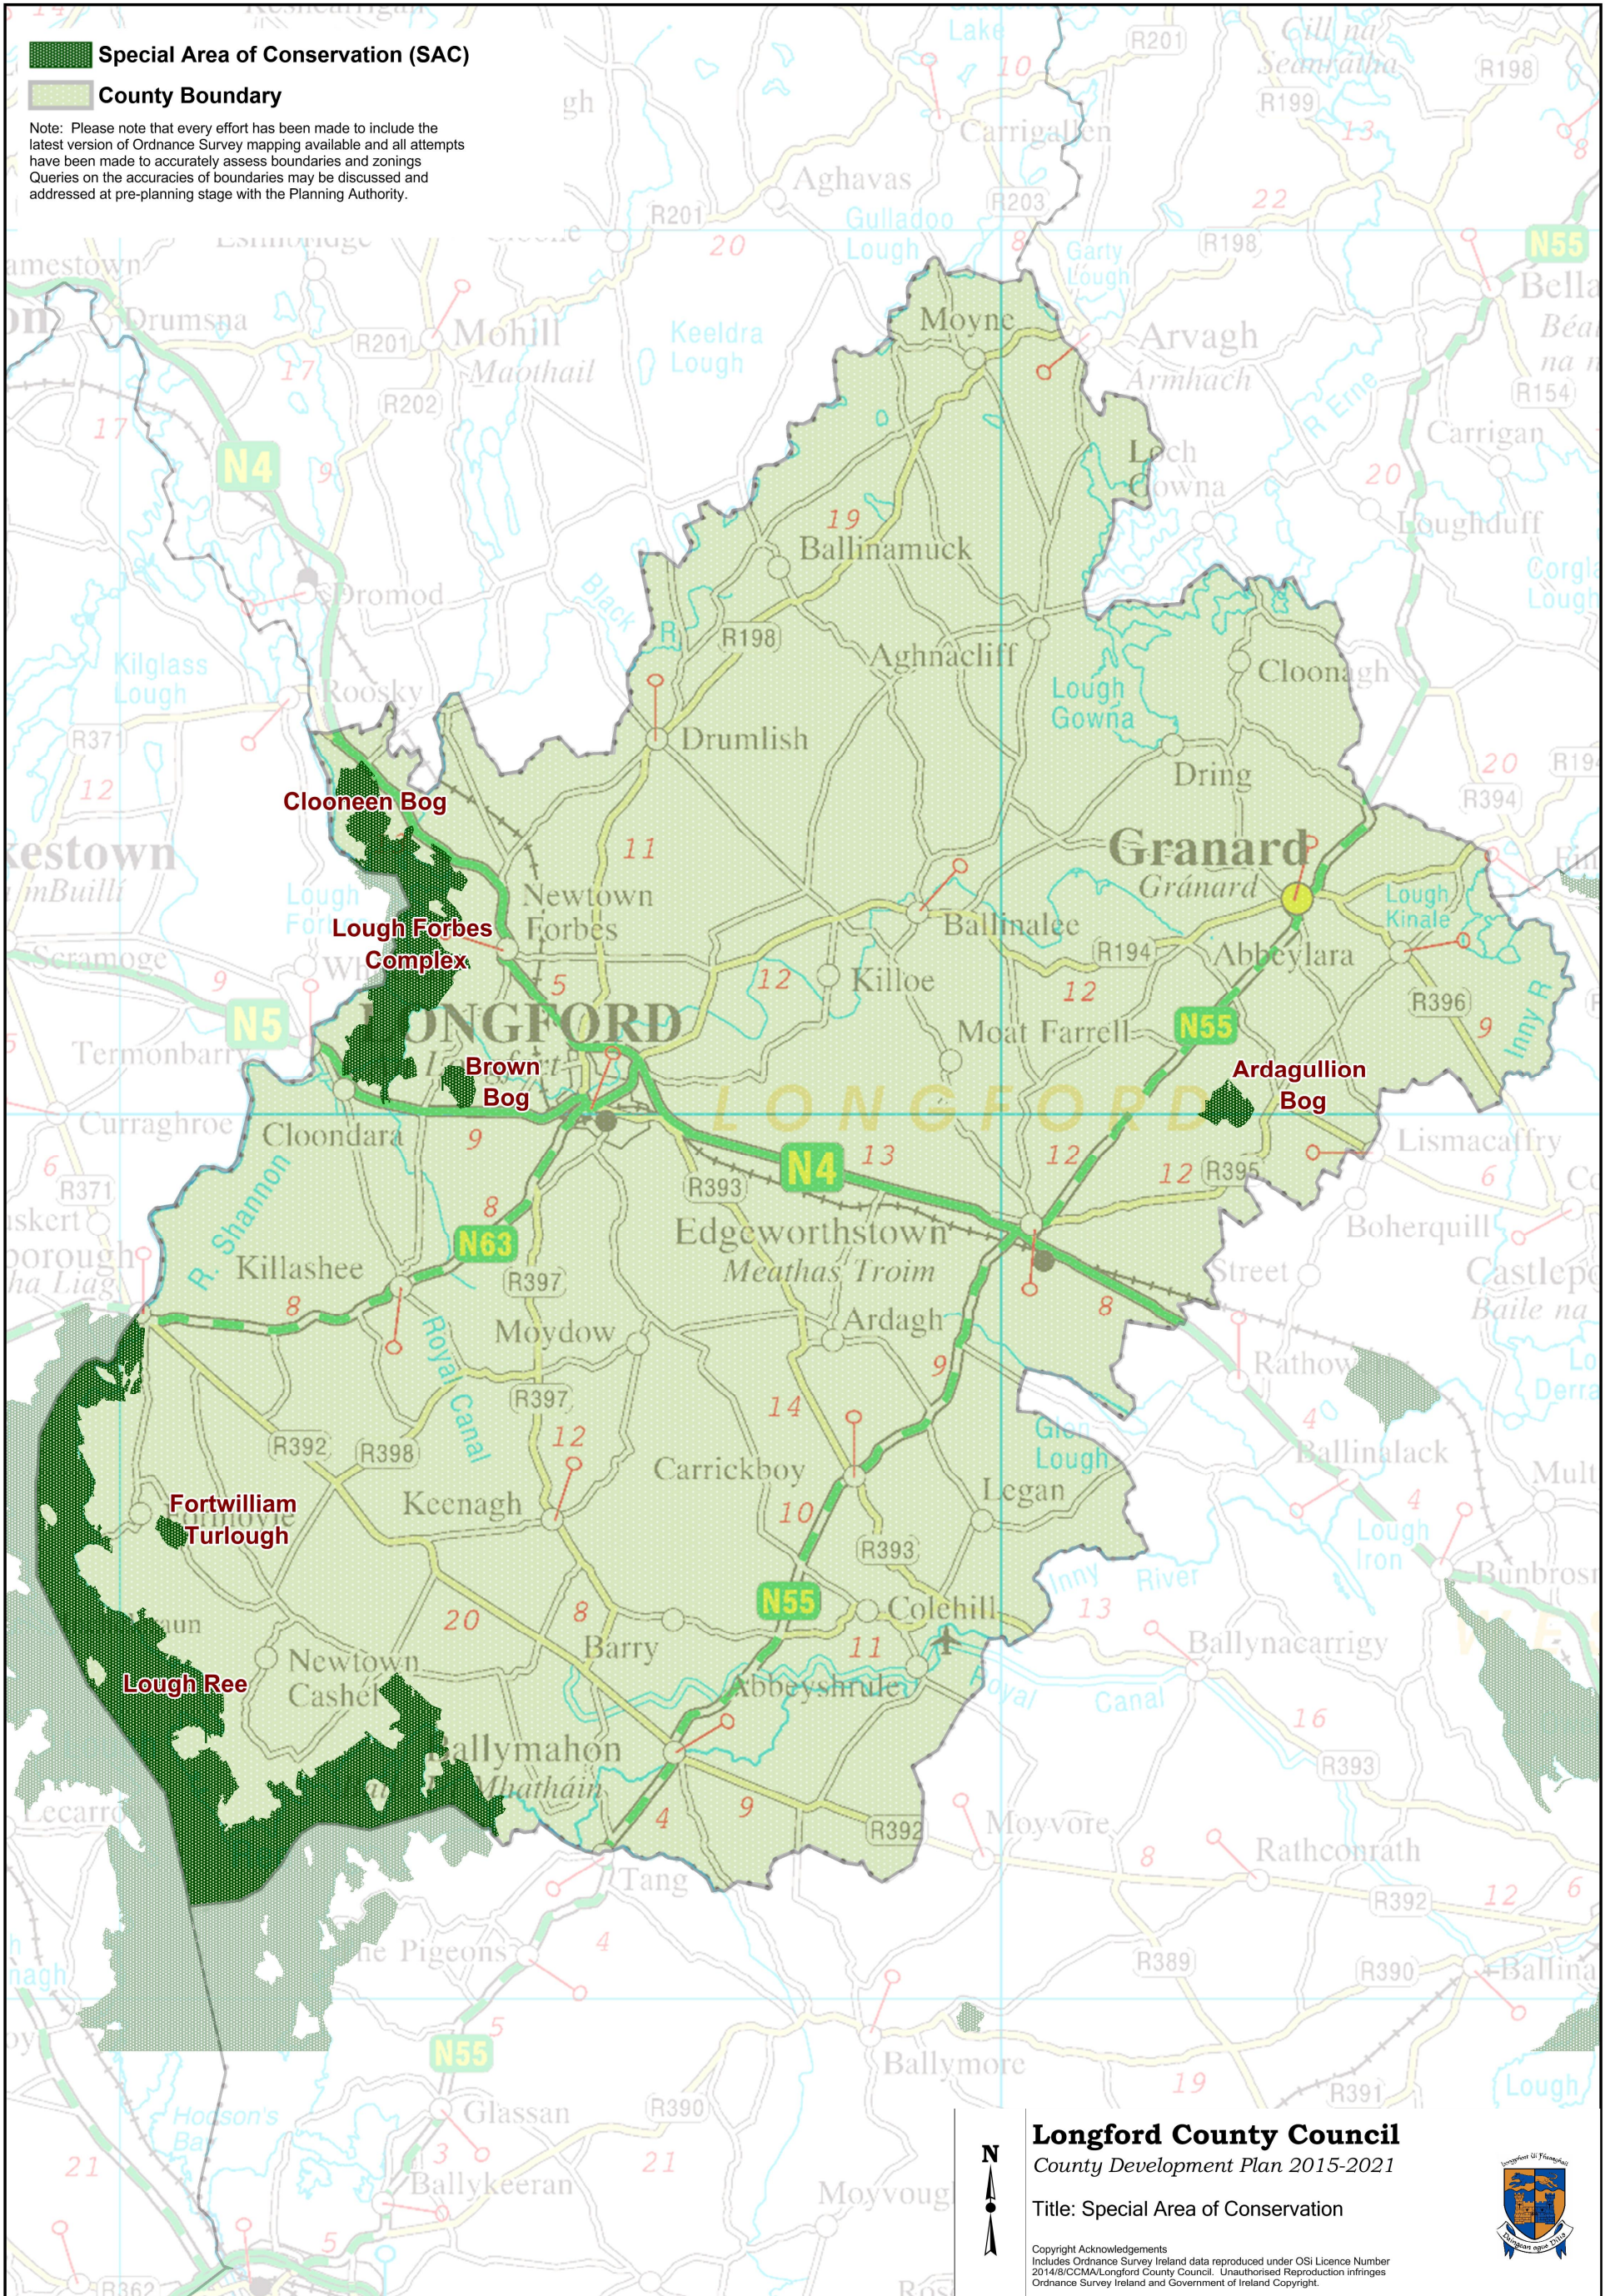

- Special Area of Conservation (SAC)
- County Boundary

Note: Please note that every effort has been made to include the latest version of Ordnance Survey mapping available and all attempts have been made to accurately assess boundaries and zonings. Queries on the accuracies of boundaries may be discussed and addressed at pre-planning stage with the Planning Authority.

Longford County Council
County Development Plan 2015-2021

Title: Special Area of Conservation