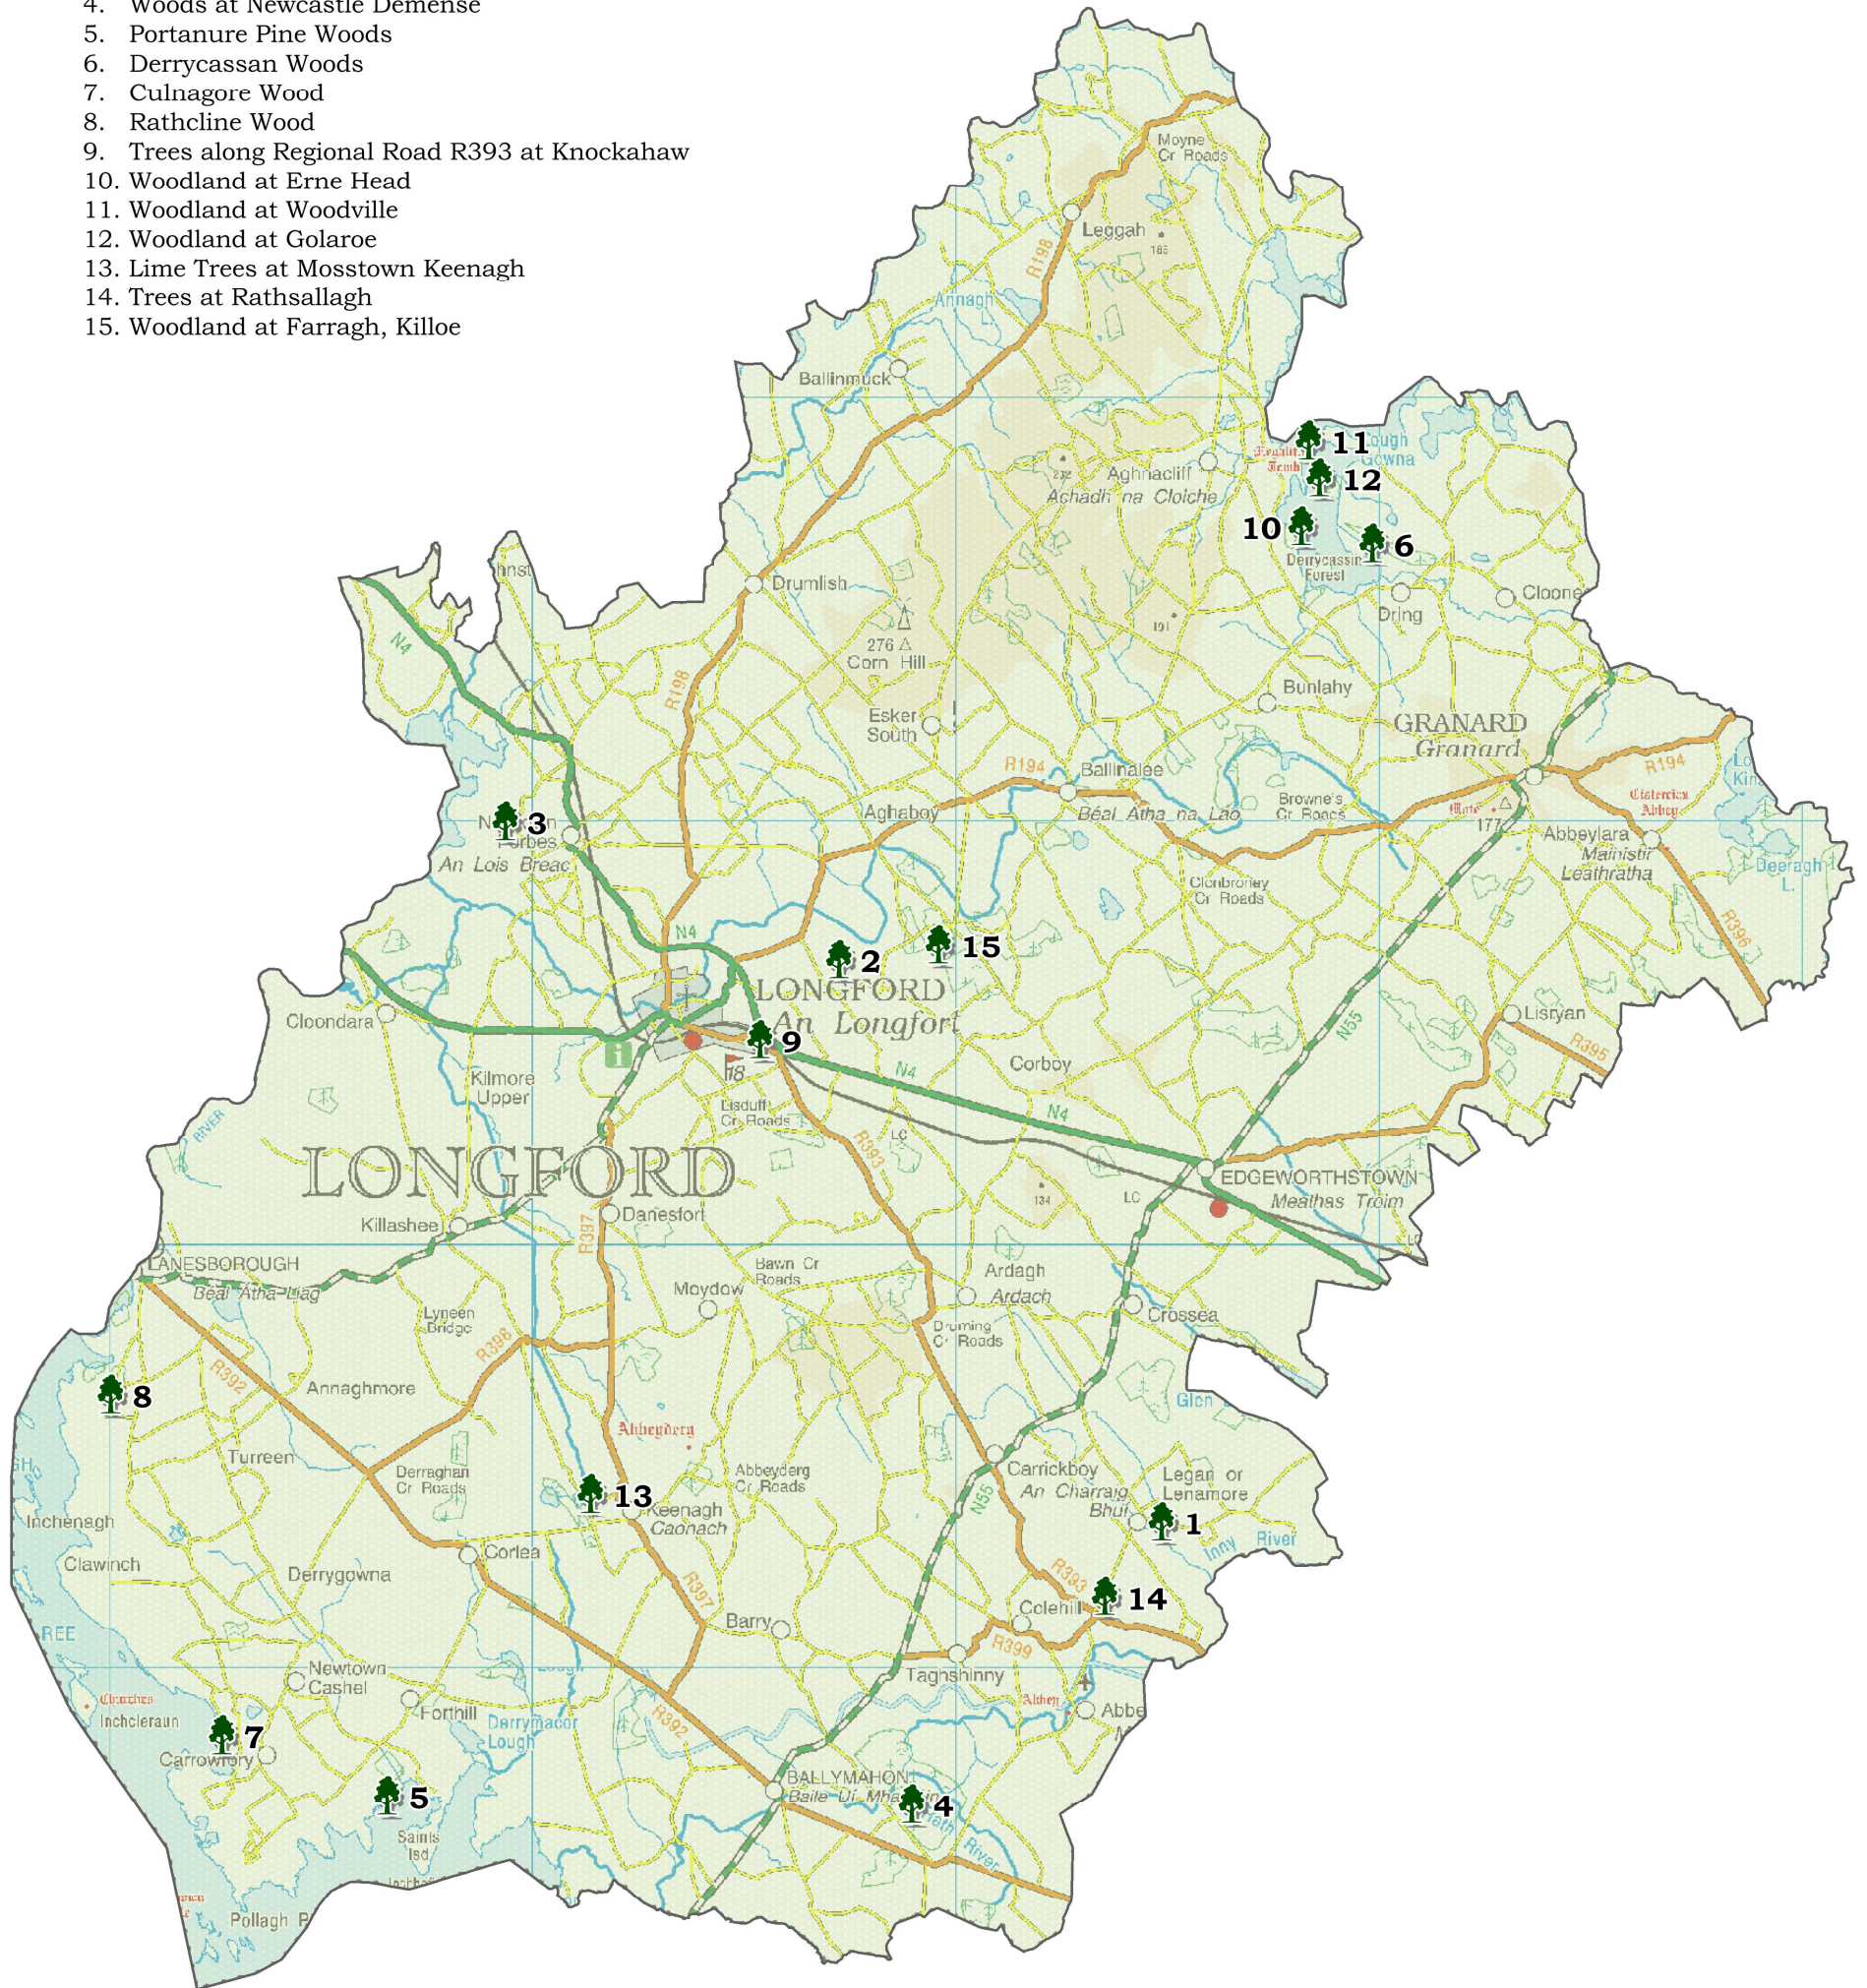

Appendix 9: Important Stands of Trees

Important Stands of Trees

1. Avenue at Smithfield, Legan
2. Woods at Carriglass Demense
3. Woods at Castleforbes Demense
4. Woods at Newcastle Demense
5. Portanure Pine Woods
6. Derrycassan Woods
7. Culnagore Wood
8. Rathcline Wood
9. Trees along Regional Road R393 at Knockahaw
10. Woodland at Erne Head
11. Woodland at Woodville
12. Woodland at Golaroe
13. Lime Trees at Mosstown Keenagh
14. Trees at Rathsalagh
15. Woodland at Farragh, Killoe

Longford County Council
County Development Plan 2015-2021

Title: Important Stands of Trees

Copyright Acknowledgements
Includes Ordnance Survey Ireland data reproduced under OSI Licence Number 2014/18/CCMA/Longford County Council. Unauthorised reproduction infringes Ordnance Survey Ireland and Government of Ireland Copyright.