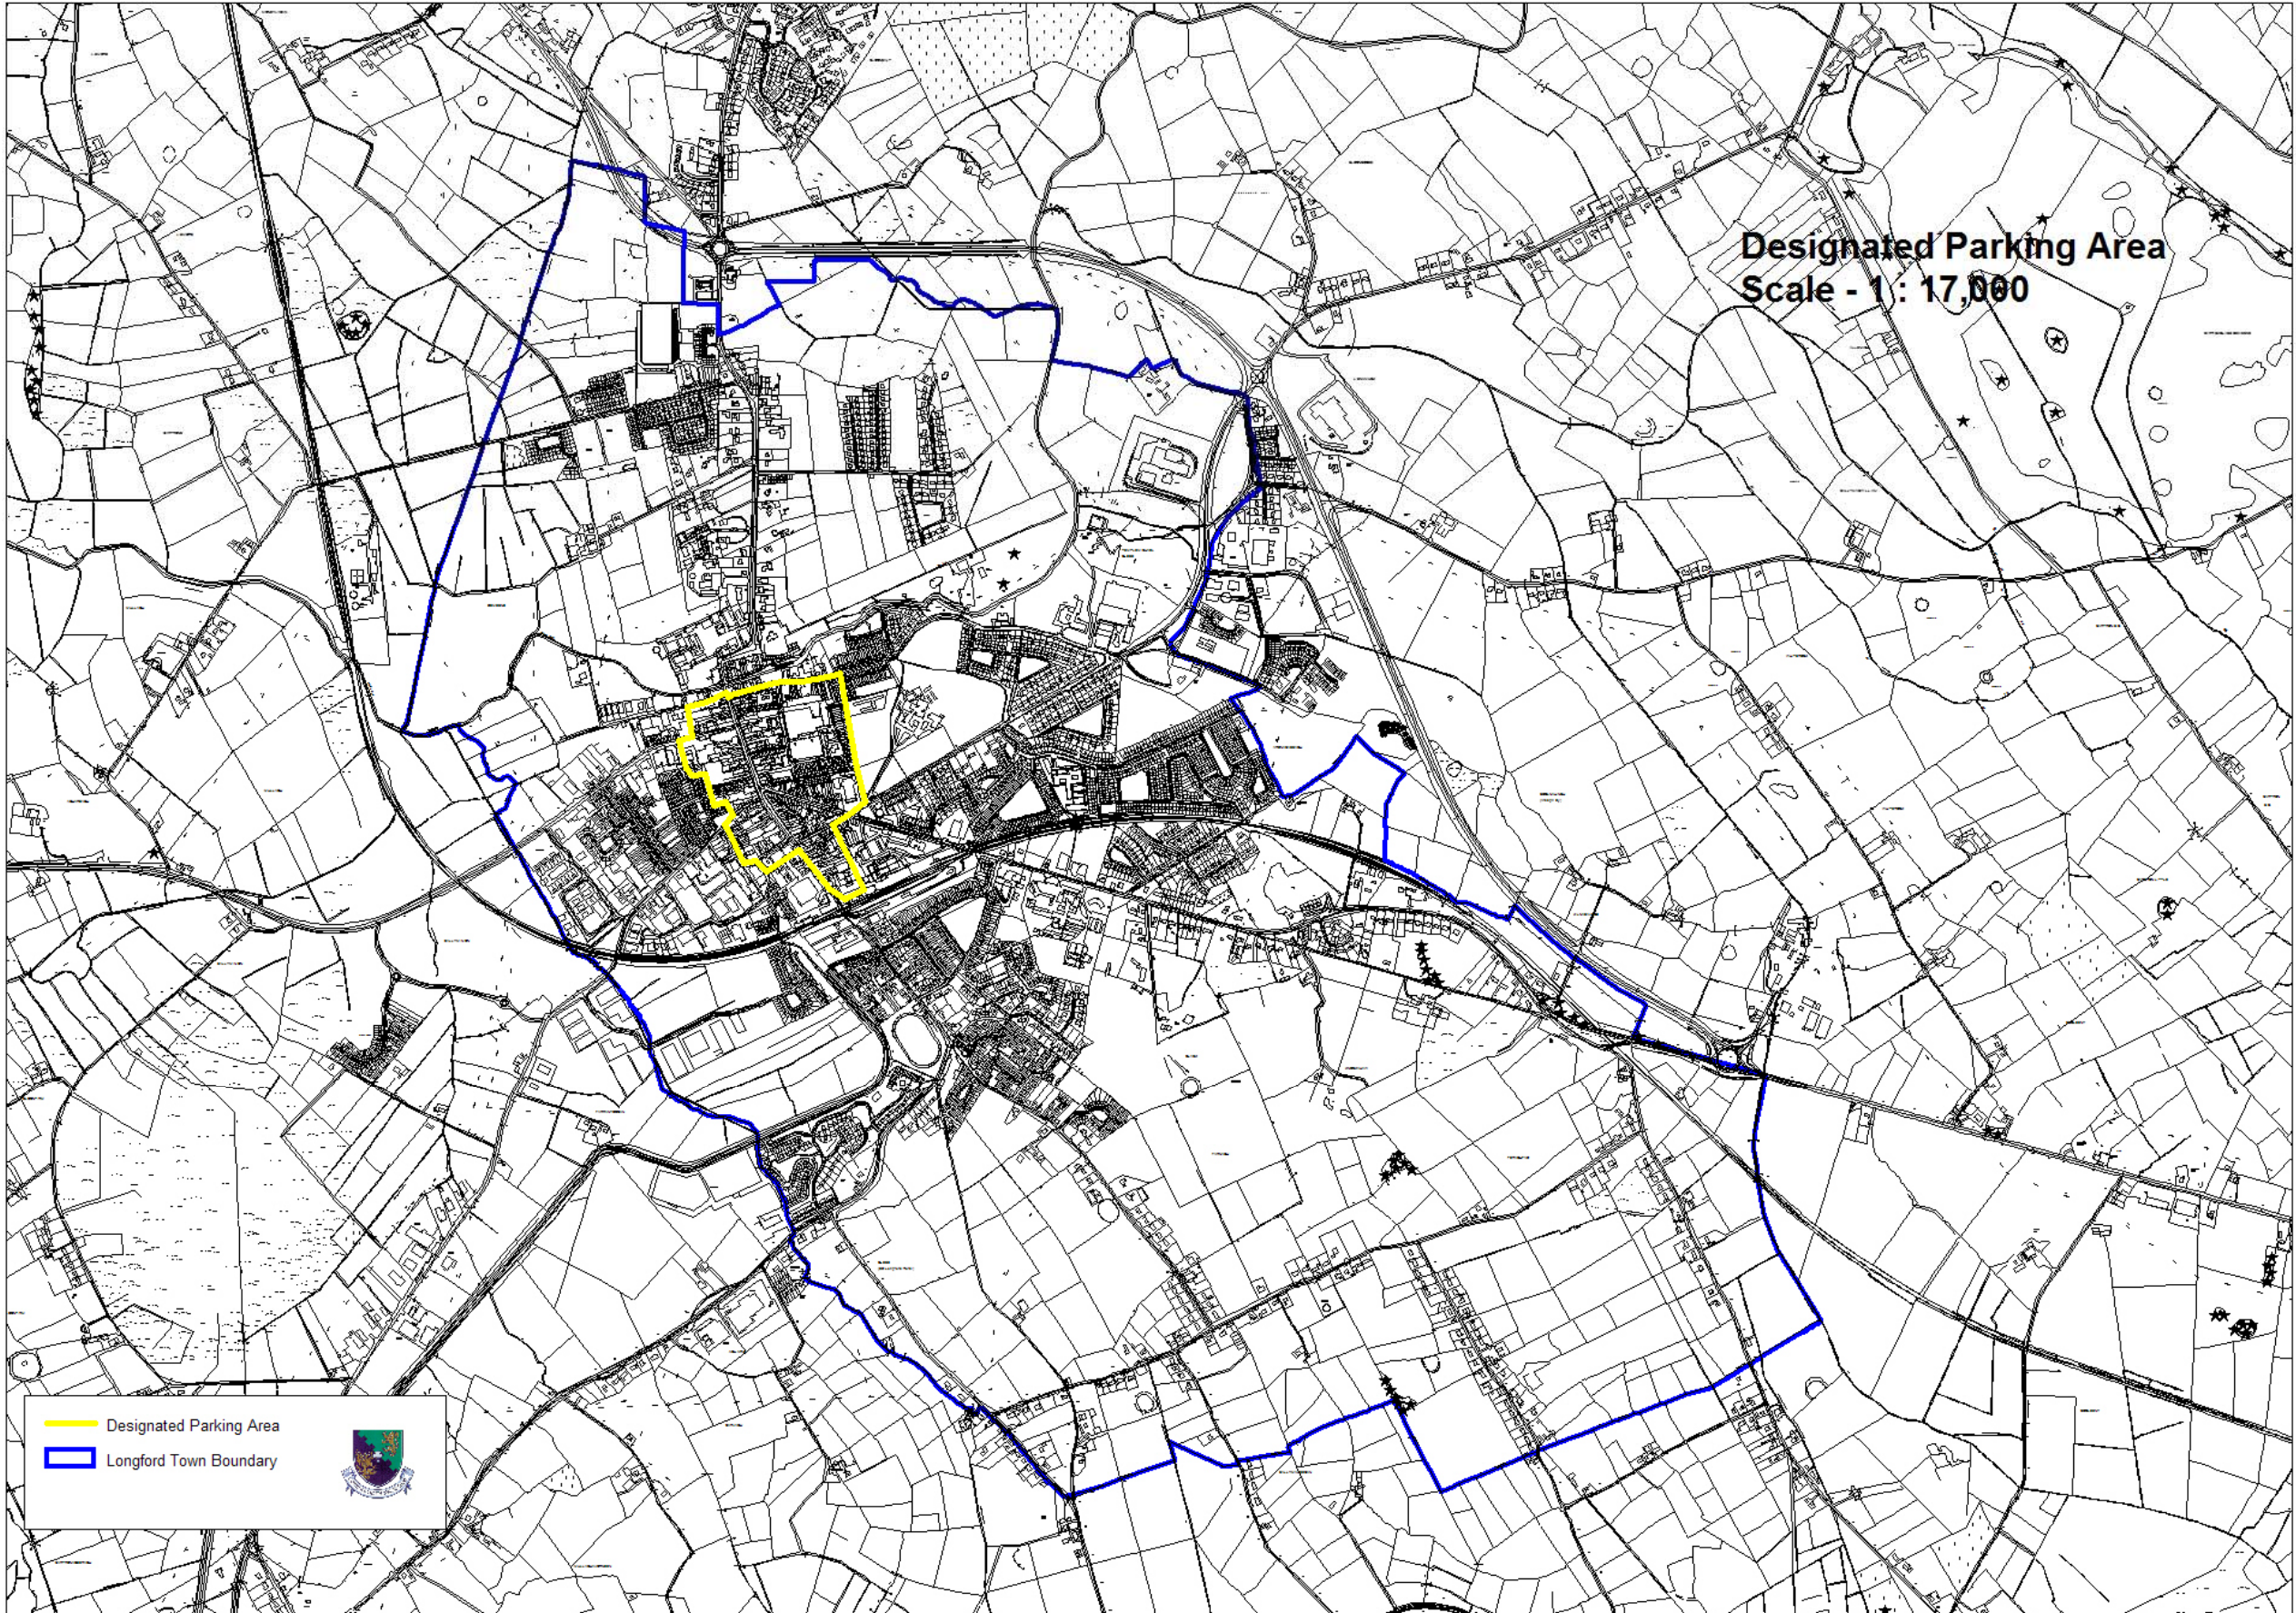

Appendix 4: Designated Parking Area

Designated Parking Area
Scale - 1:17,000

Designated Parking Area
Longford Town Boundary