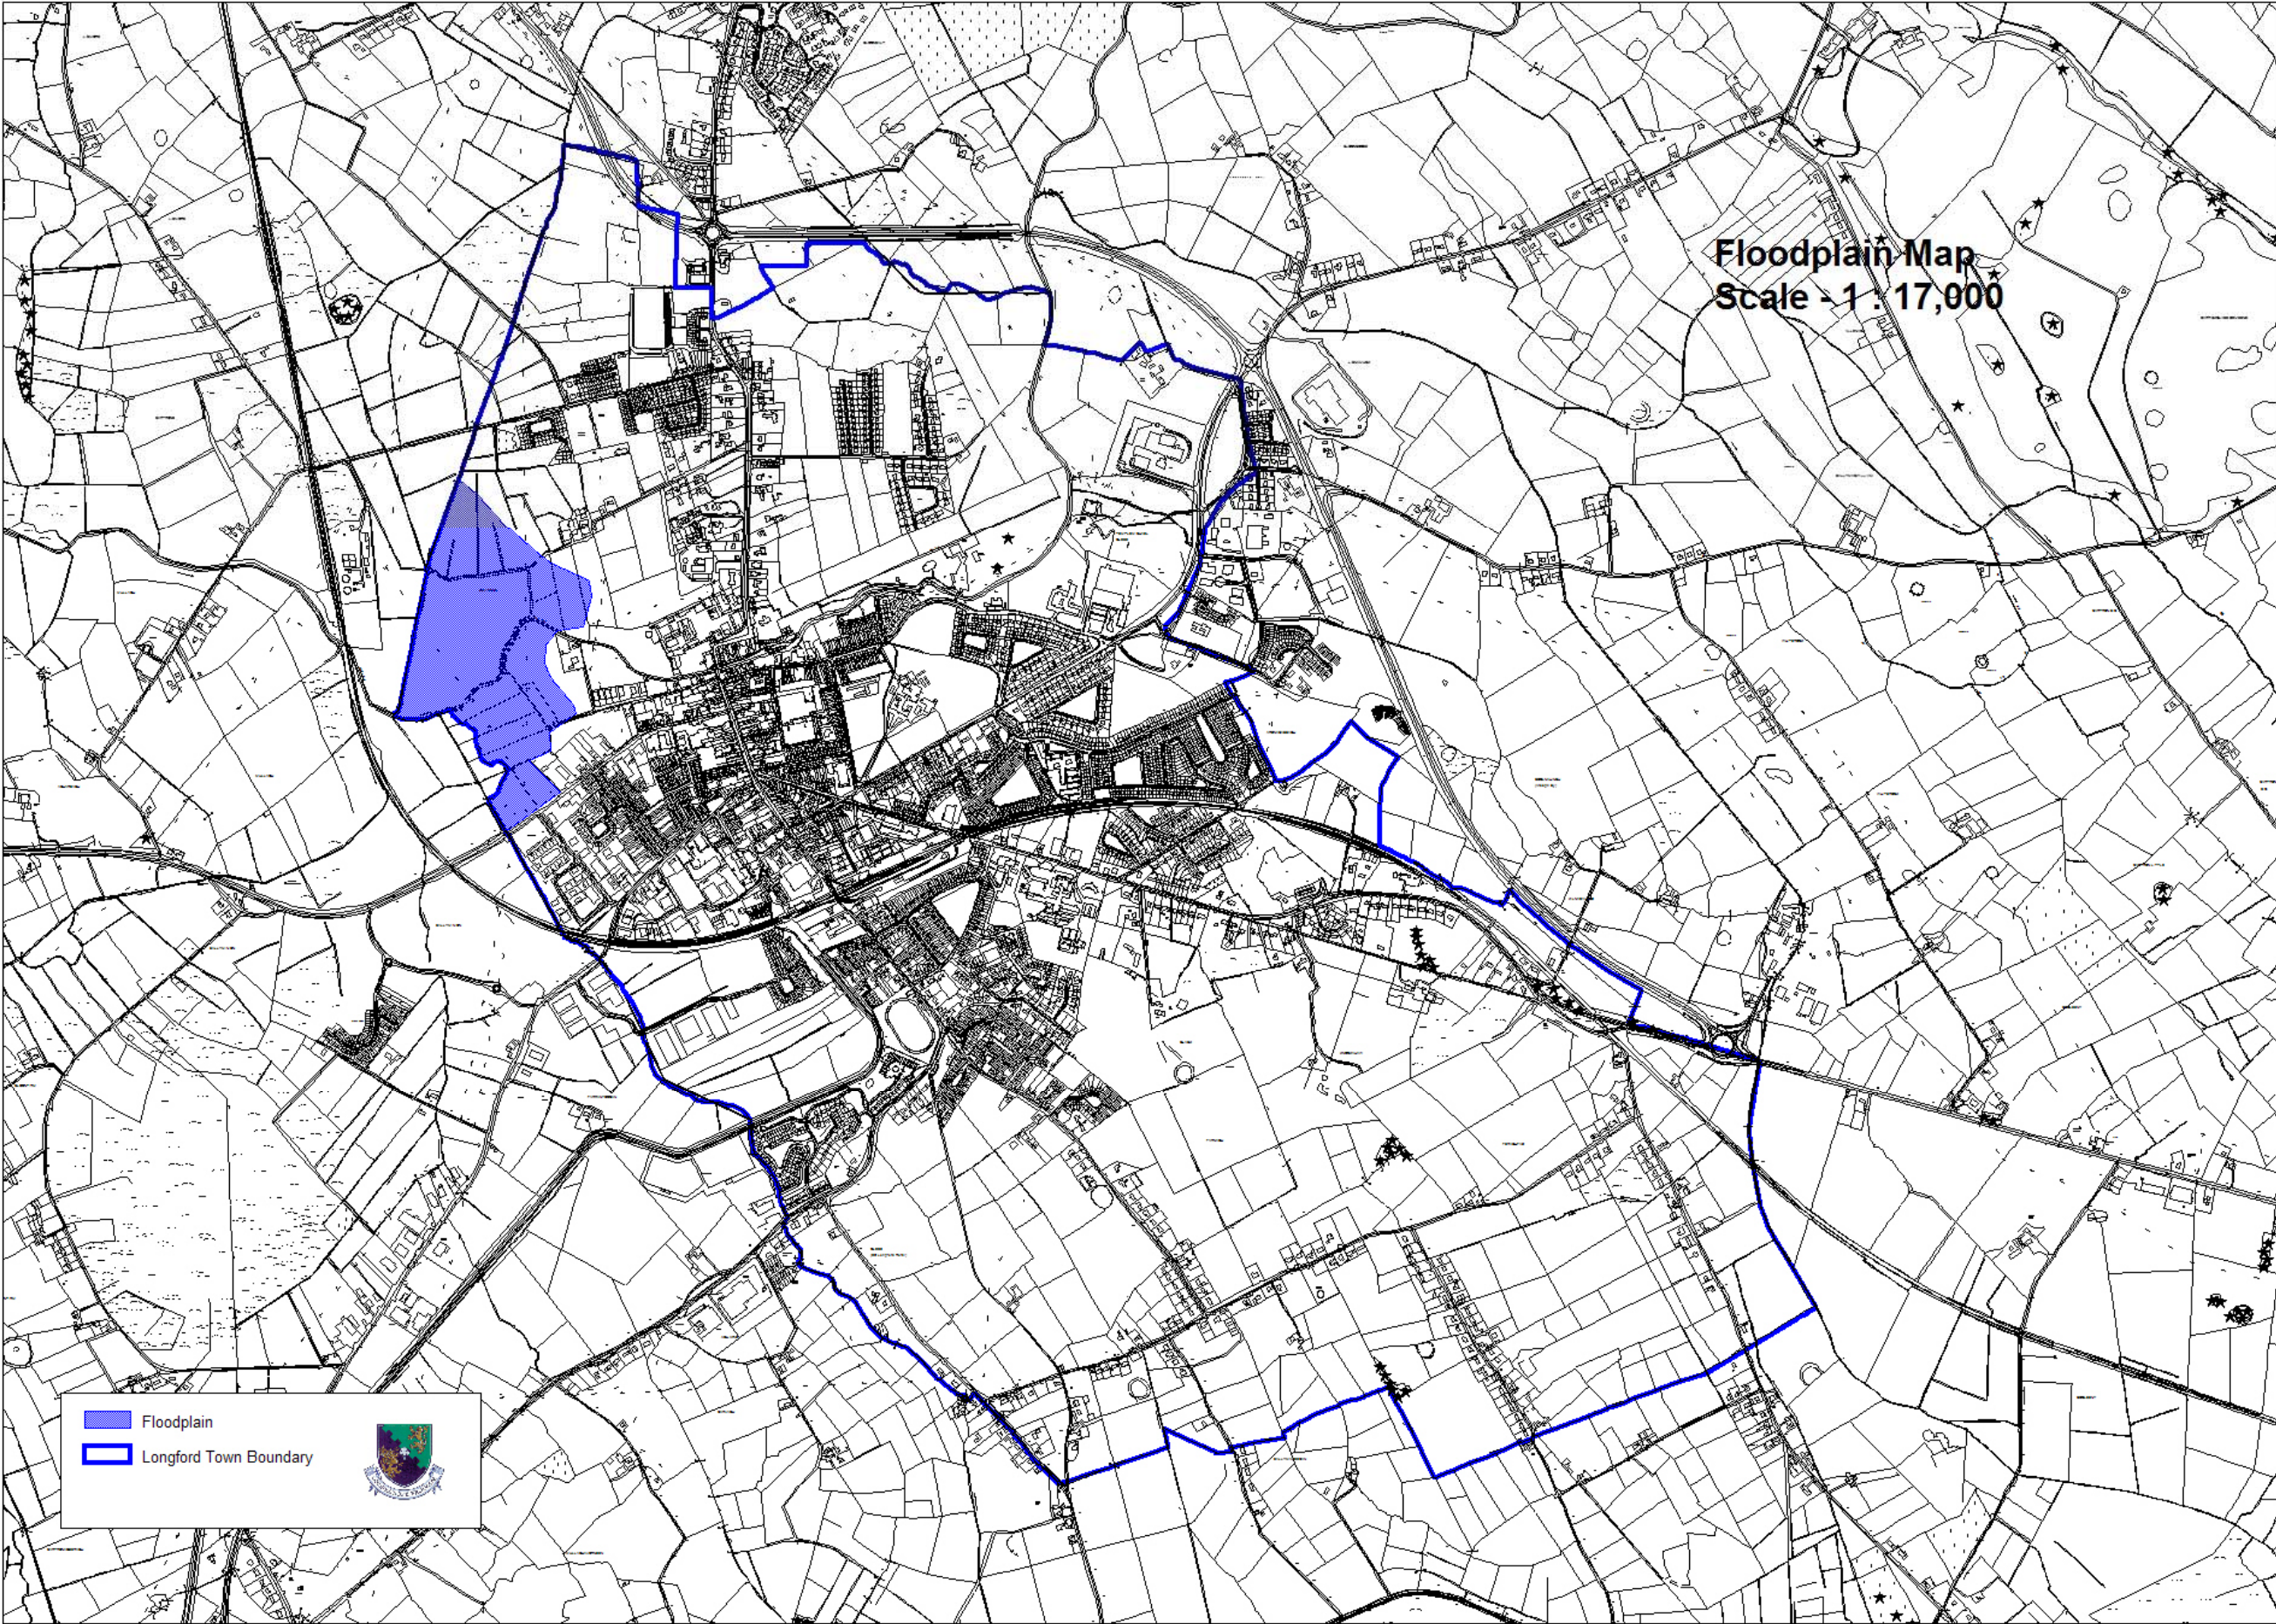

Appendix 6: Floodplain Map

Floodplain Map
Scale 1:17,000

Legend:

-  Floodplain
-  Longford Town Boundary