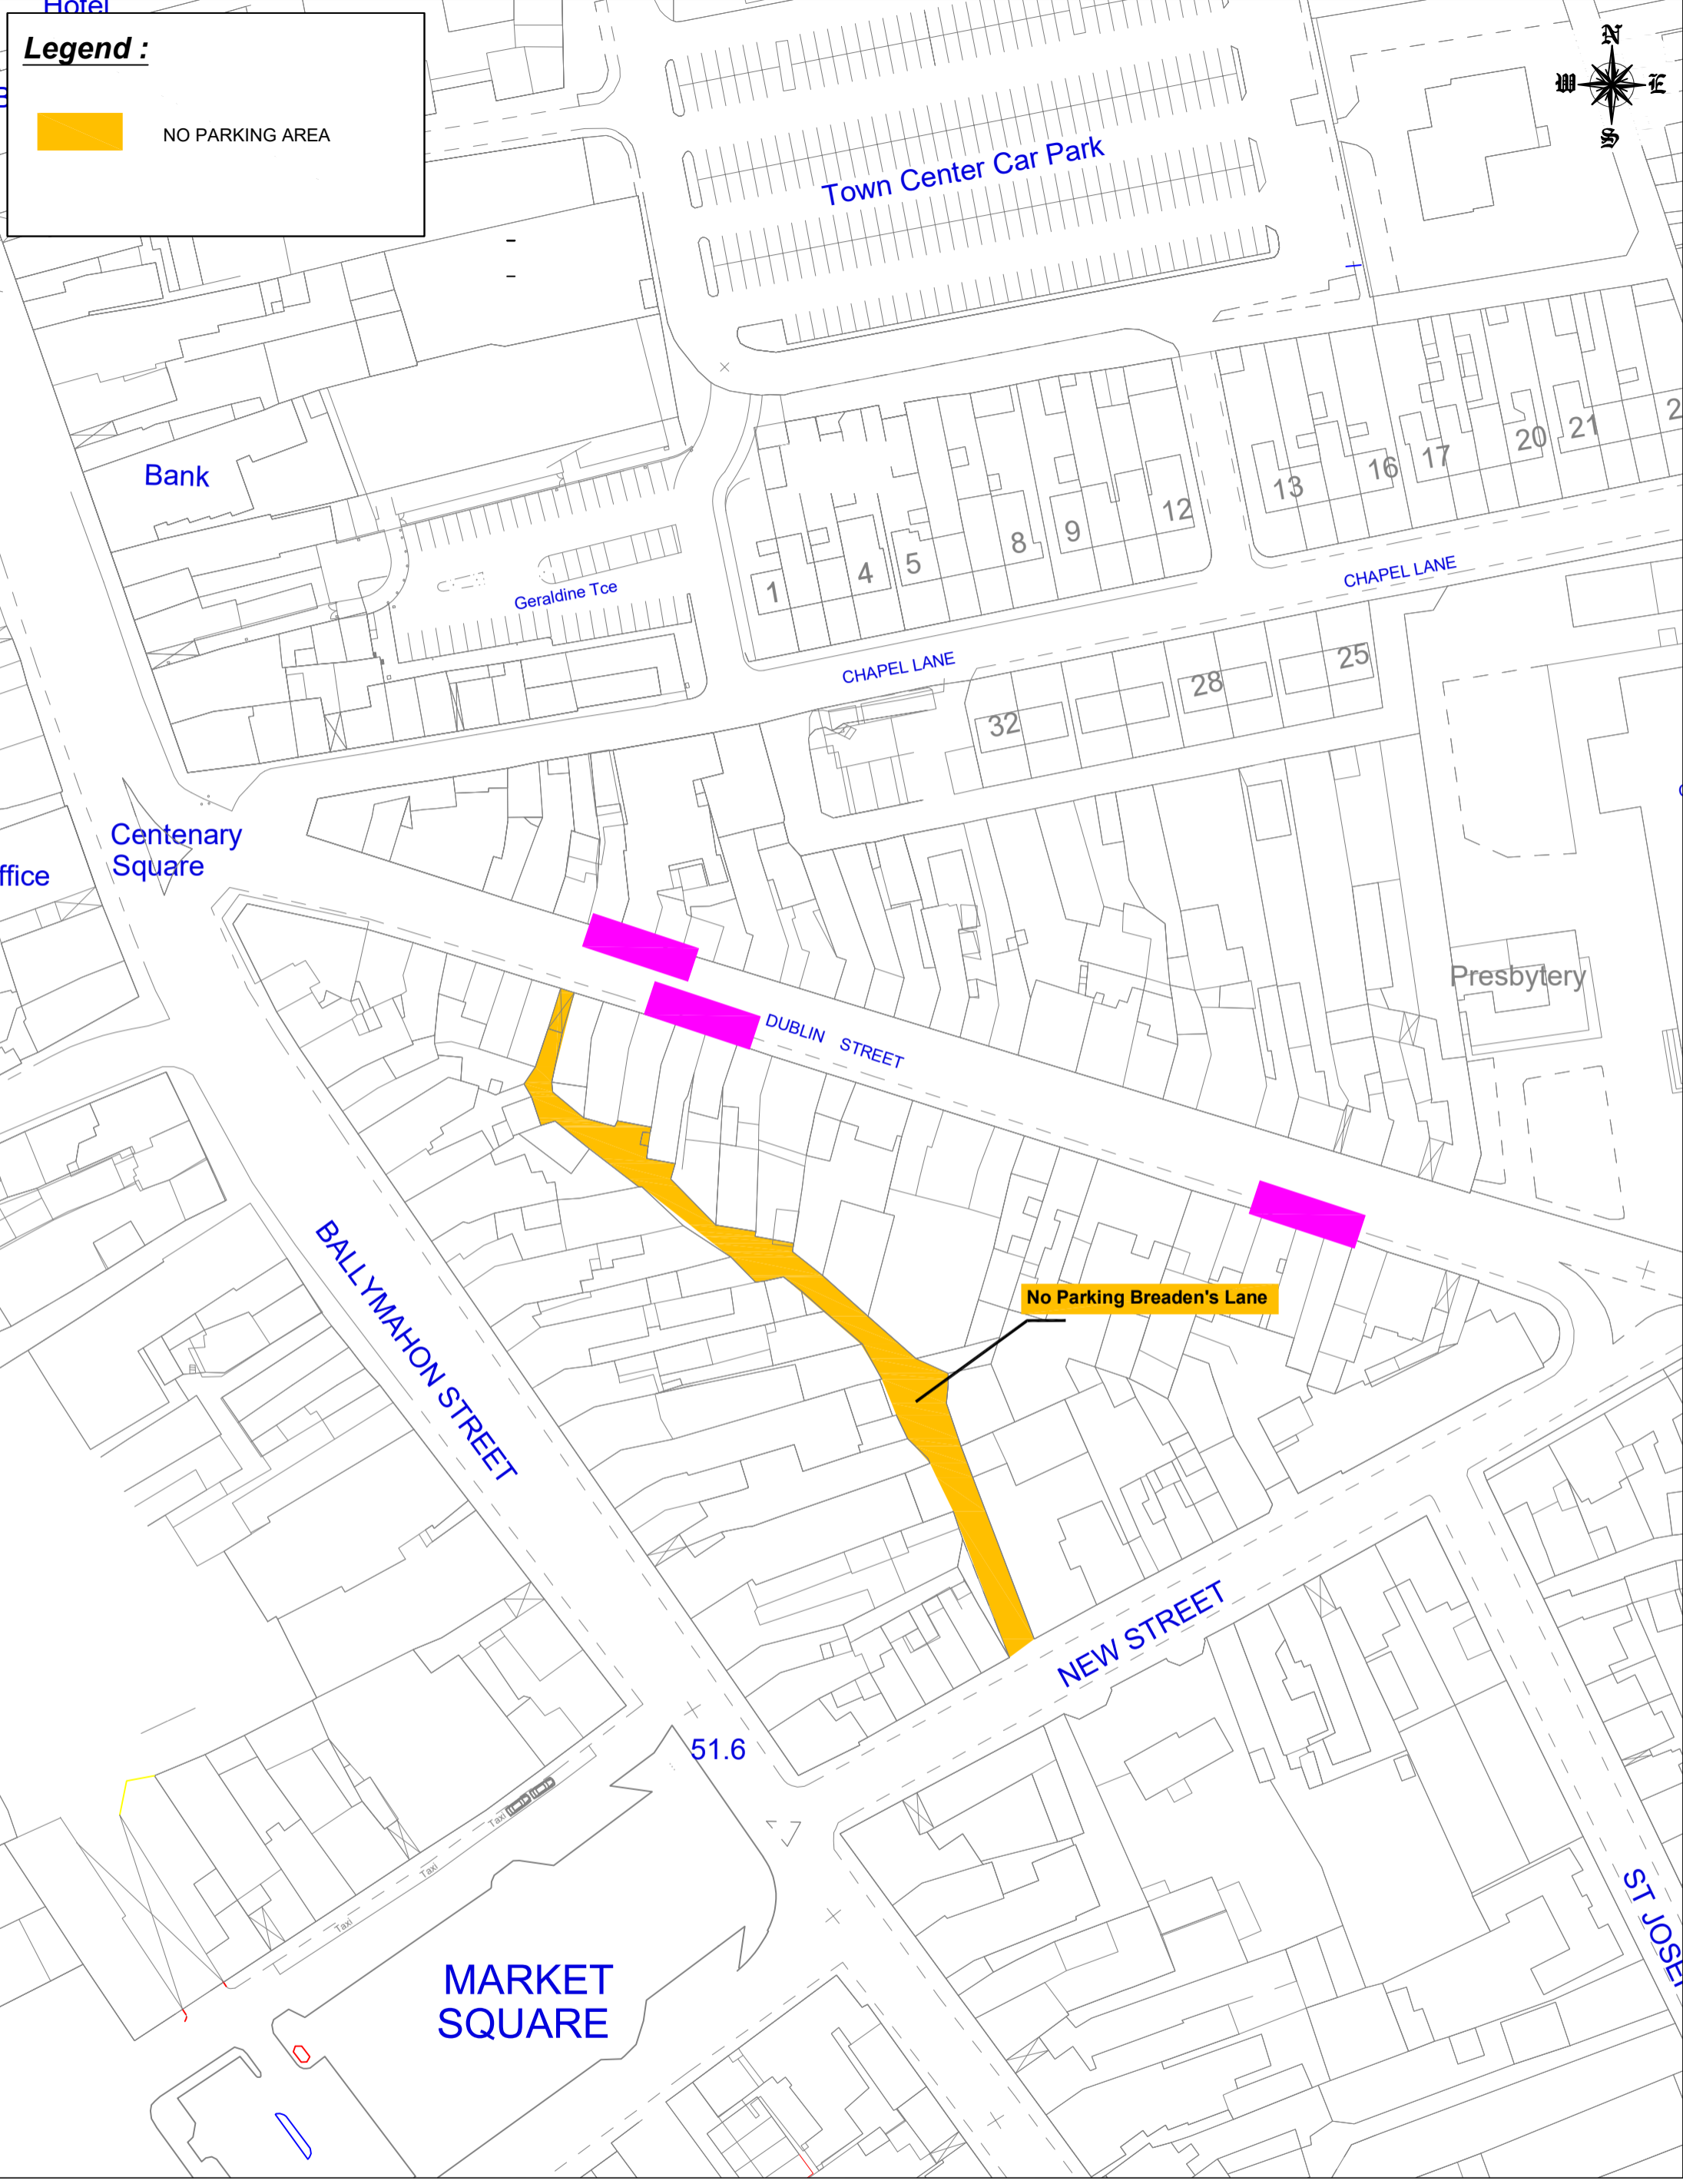

Legend :

 NO PARKING AREA

rev.	description:	date:	by:

LONGFORD COUNTY COUNCIL
 LONGFORD MD
 Great Water St, Longford.
 Tel: +353 (0)43 3343300 Email: info@longfordcoco.ie

Ordnance Survey Ireland Copyright Licence No. NMA/01/19 Longford County Council © Ordnance Survey Ireland & Government of Ireland

PROJECT: PARKING PLACE BYELAWS 2026		
DRAWING: MAP 3 NO PARKING AREA		
Date: MAY 26	Scale: NA	Drg No: DRG-NO.
Drawn by: DMcN	Checked:	Revision: REV
STATUS:		