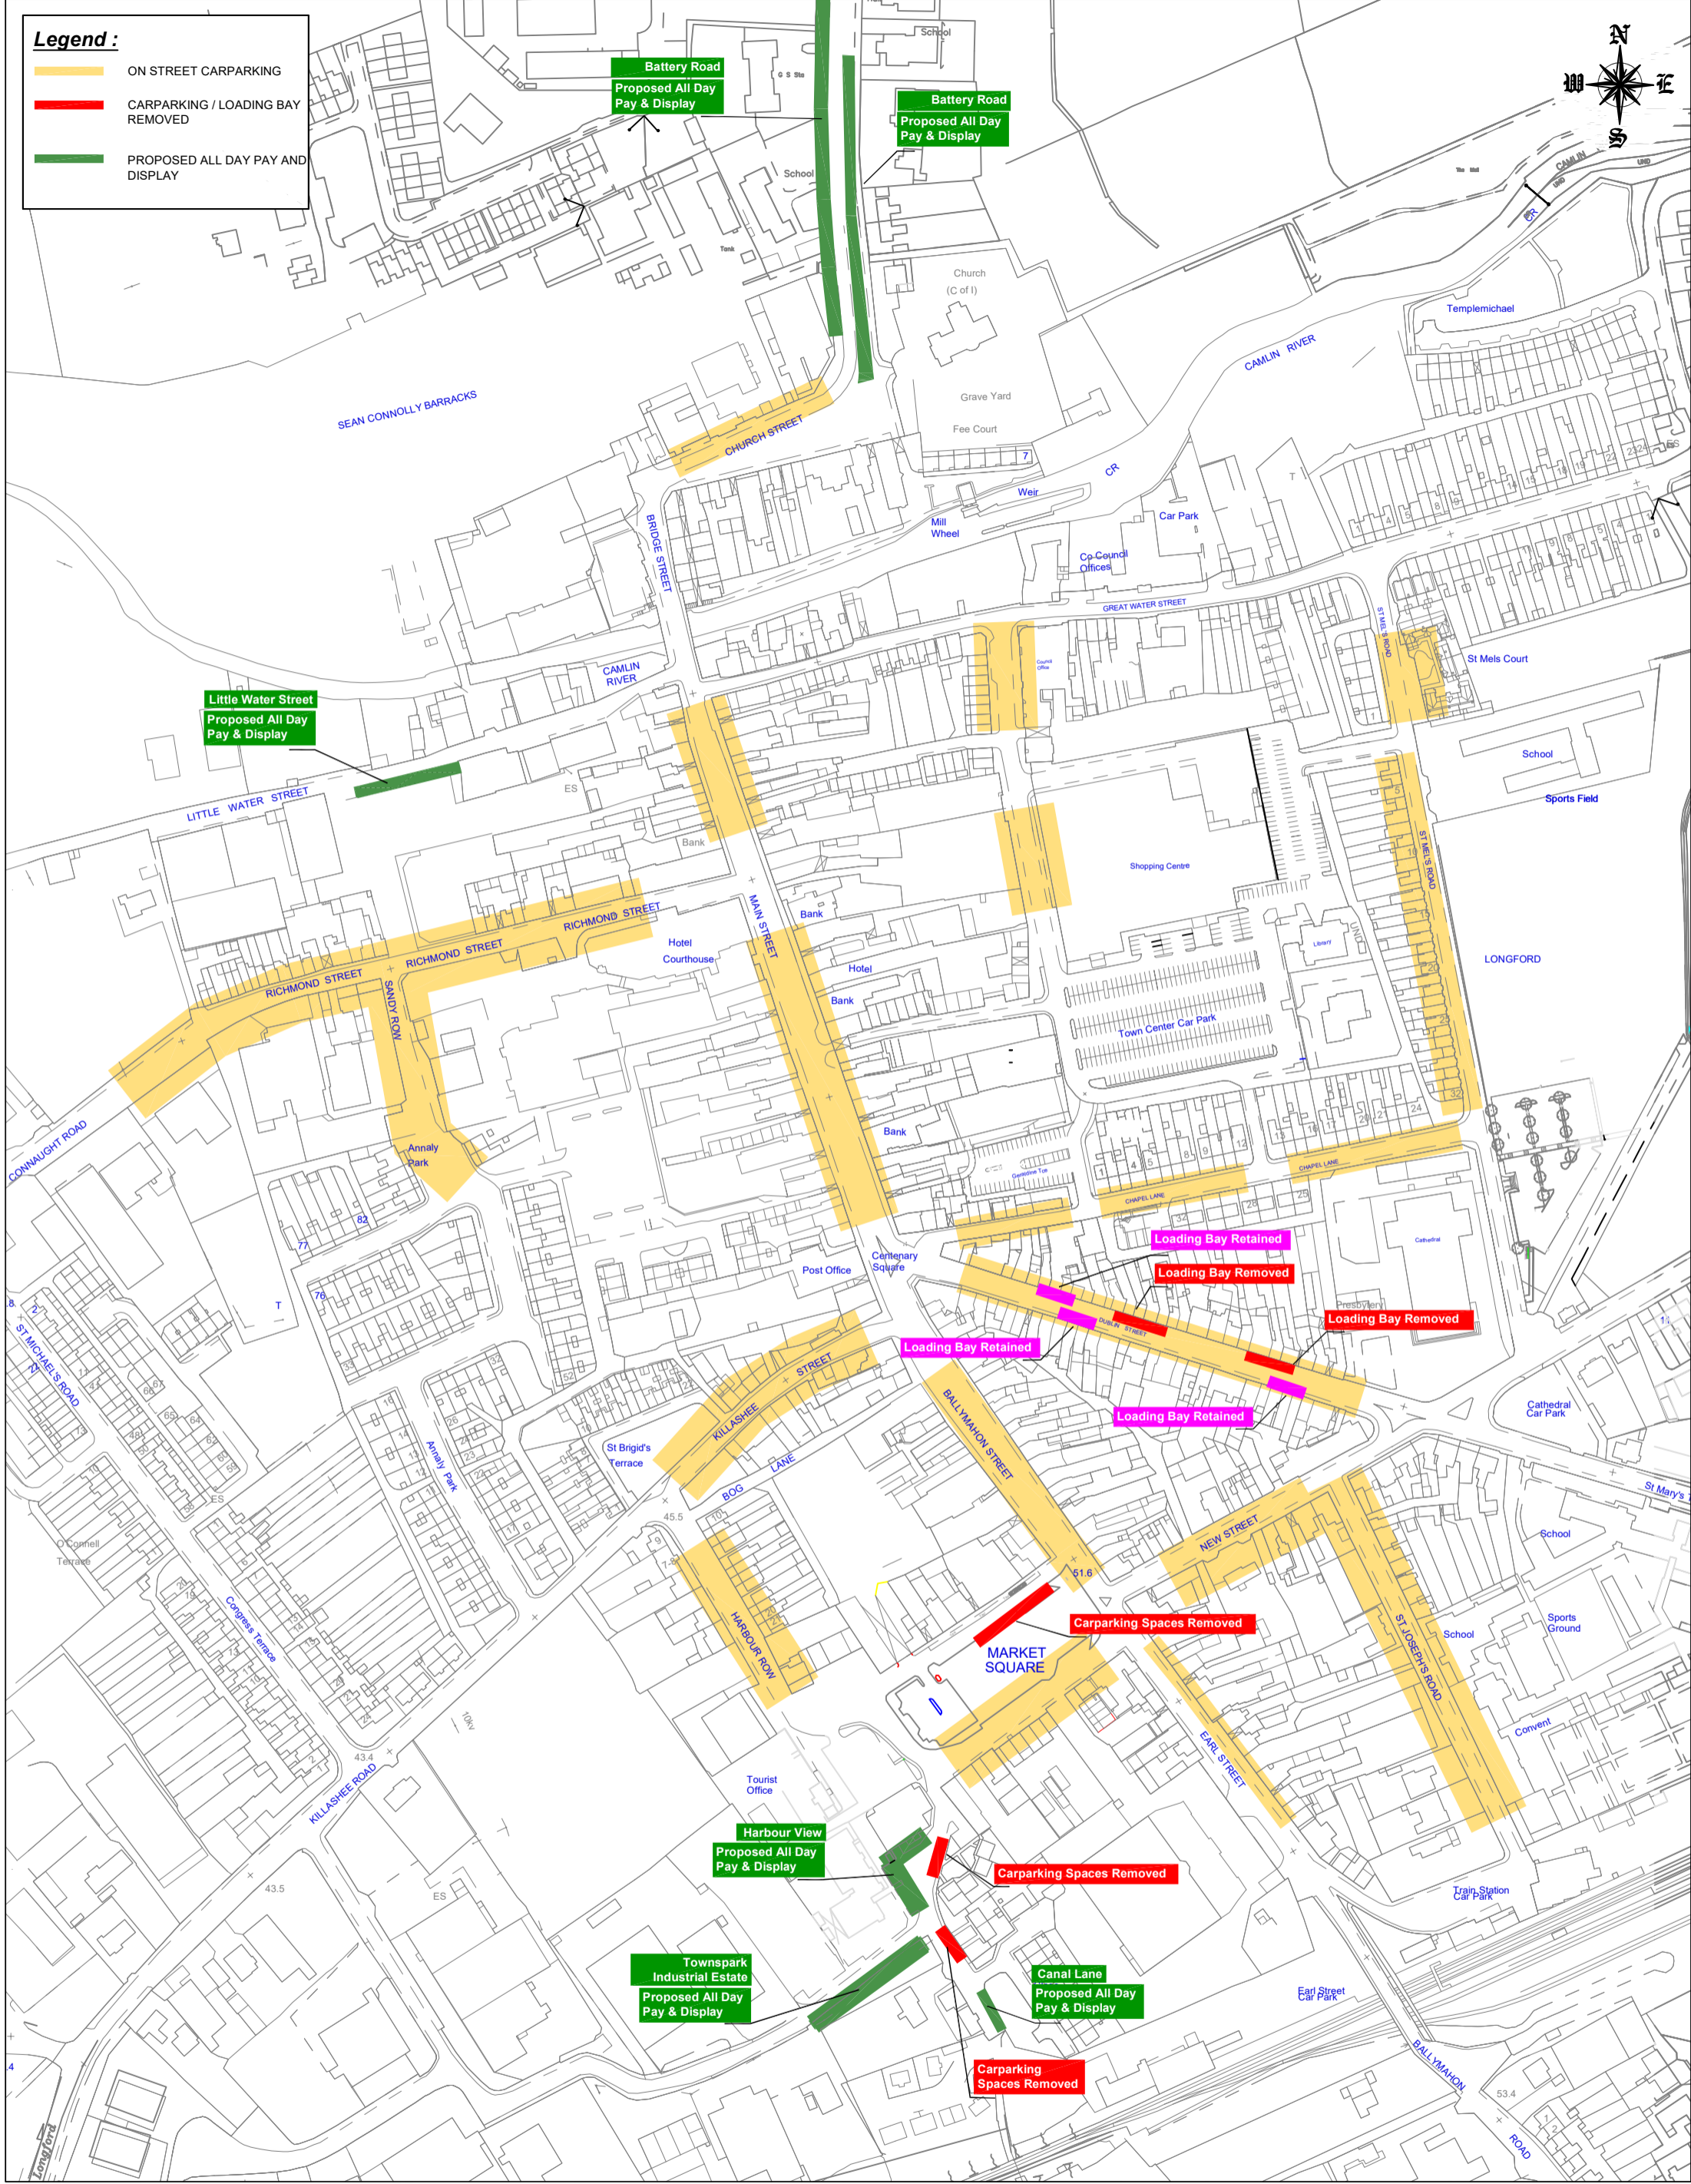

Legend :

- ON STREET CARPARKING
- CARPARKING / LOADING BAY REMOVED
- PROPOSED ALL DAY PAY AND DISPLAY

rev.	description:	date:	by

LONGFORD COUNTY COUNCIL
LONGFORD MD
 Great Water St, Longford.
 Tel: +353 (0)43 3343300 Email: info@longfordcoco.ie

Ordnance Survey Ireland Copyright Licence No. NMA/01/19 Longford County Council © Ordnance Survey Ireland & Government of Ireland

PROJECT: PARKING PLACE BYELAWS 2026		
DRAWING: MAP 2 ON STREET PARKING		
Date: MAY 26	Scale: NA	Drg No: DRG-NO.
Drawn by: DMcN	Checked:	Revision: REV
STATUS:		