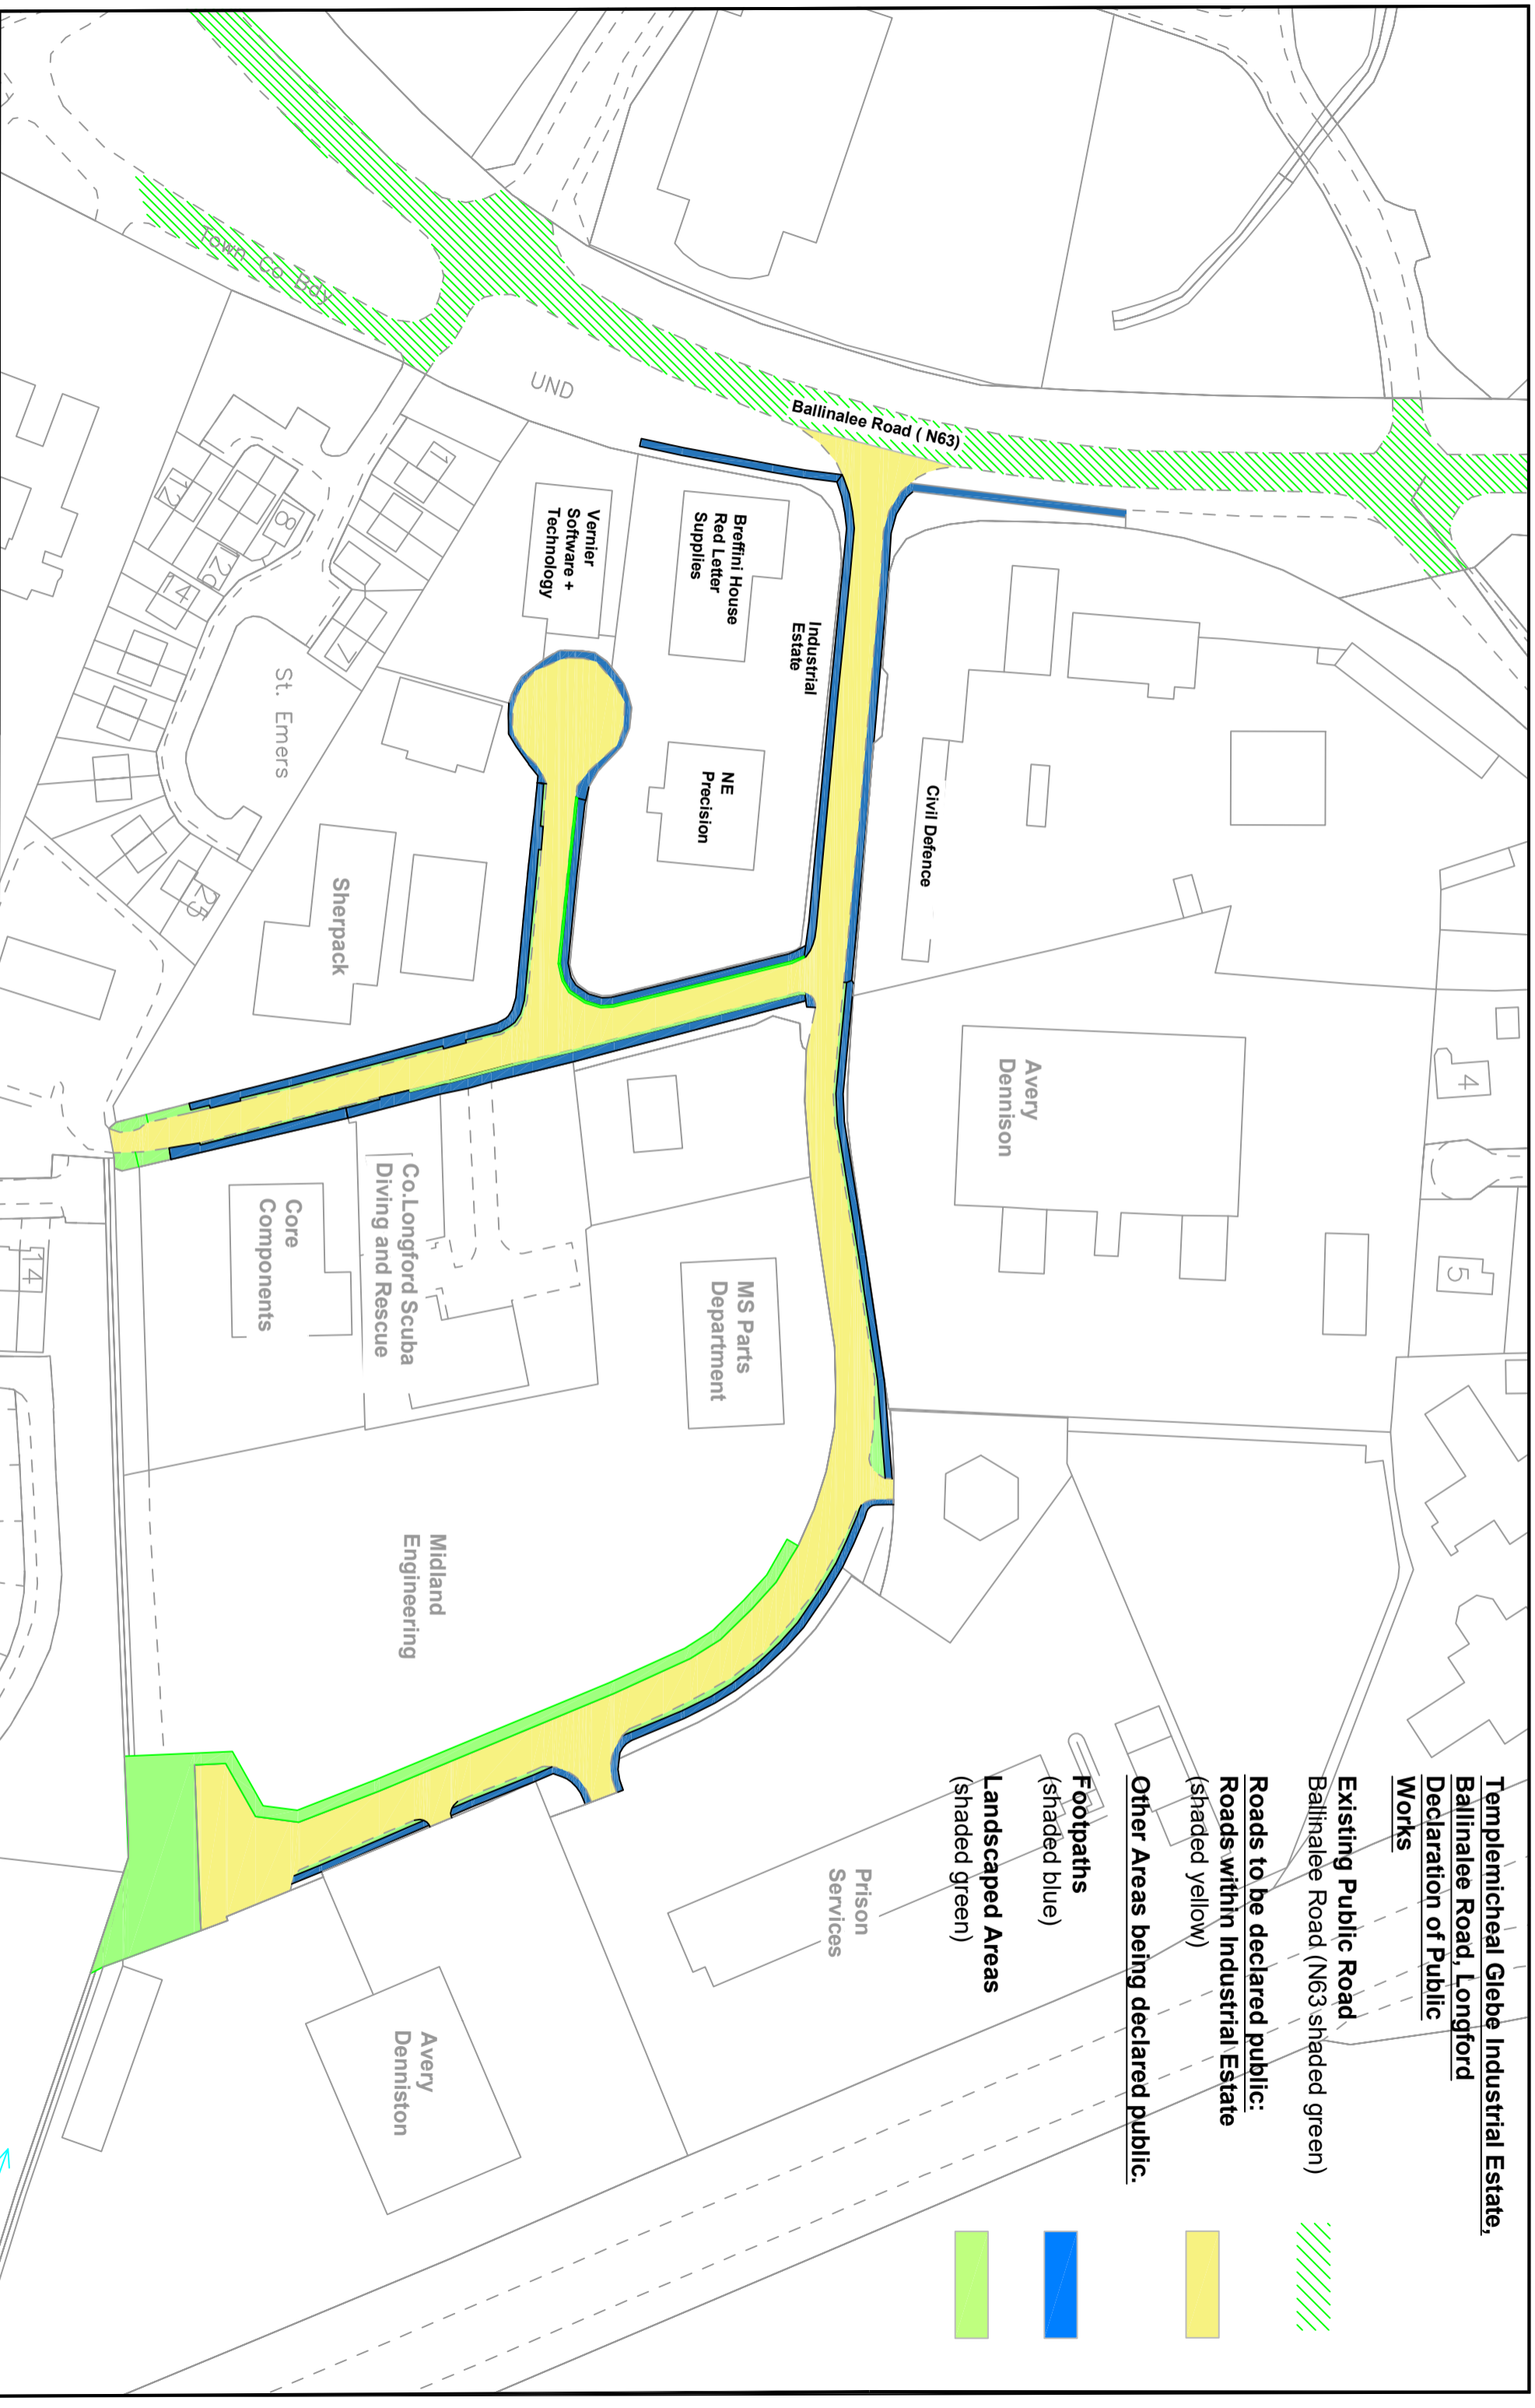

(shaded yellow)

**Other Areas being declared public.**

**Footpaths**

(shaded blue)

**Landscaped Areas**

(shaded green)

**Templemicheal Glebe Industrial Estate,**

**Ballinalee Road, Longford**

**Declaration of Public Road.**

**Location Map**

Drawing No: TIC  
Scale: 1:1000 @A3  
Drawn: GAVC

OS/Tiles:  
Date: 14/04/2023  
Checked: EB/CD

Approved: