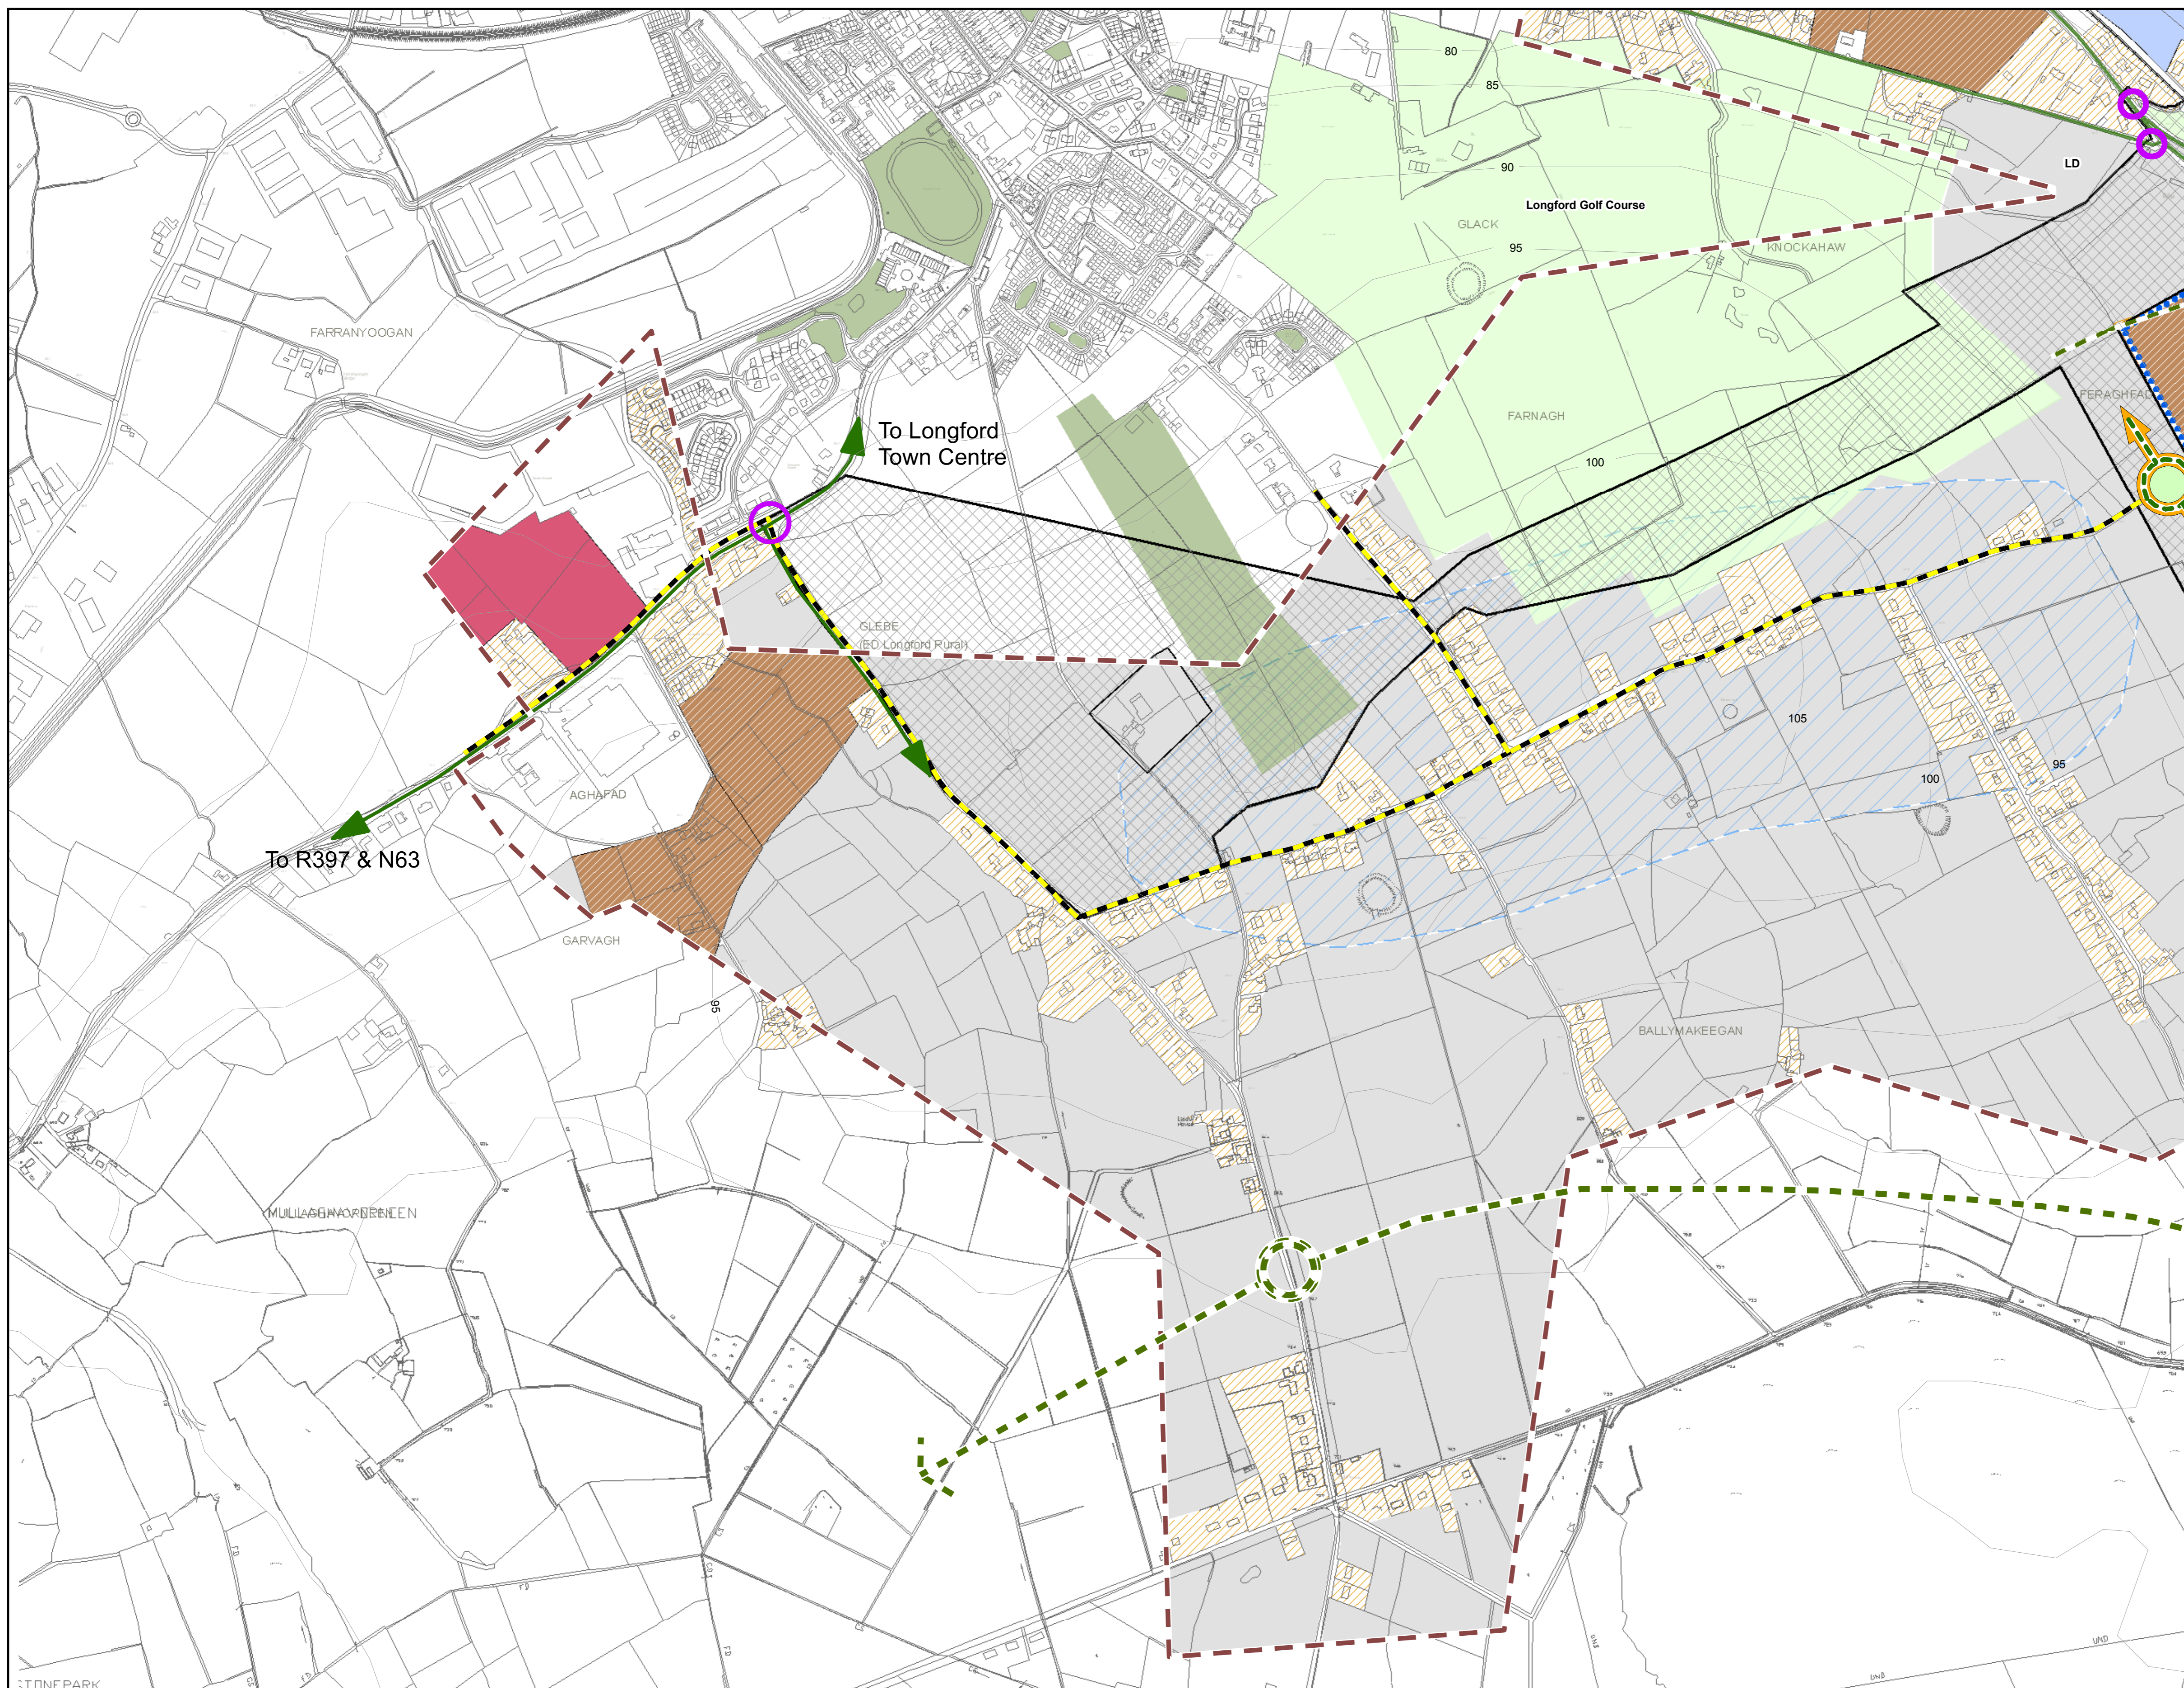

Local Area Plan

for the South Eastern Environs of Longford Town

Legend

- LAP Development Boundary
- Existing residential
- Agricultural lands
- Residential land use
- Strategic land reserve
- Required road links
- Recreational open space
- Social / Community land use
- Strategic land reserve boundary
- Low water pressure areas
- Link road constraints study area
- Designated views
- Existing rail line
- Existing roads
- Proposed route of bypass
- Road junction improvements

Scale:-	1 : 5000	Reference:-	Sheet No. 2
Drawn By:-	C.Fearn	Date:-	January 2009

© OSI Licence No:- EN0009007

Data Supplied by Ordnance Survey Ireland

A1